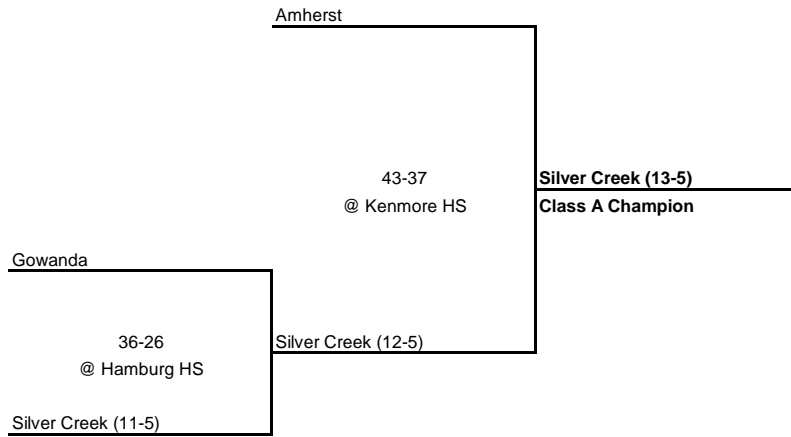

1938 Class AA Championship

New York State Section VI

SEMI FINAL

FINAL

1938 Class A Championship

New York State Section VI

SEMI FINAL

FINAL

1938 Class B Championship

New York State Section VI

SEMI FINAL

FINAL

1938 Class C Championship

New York State Section VI

SEMI FINAL

FINAL