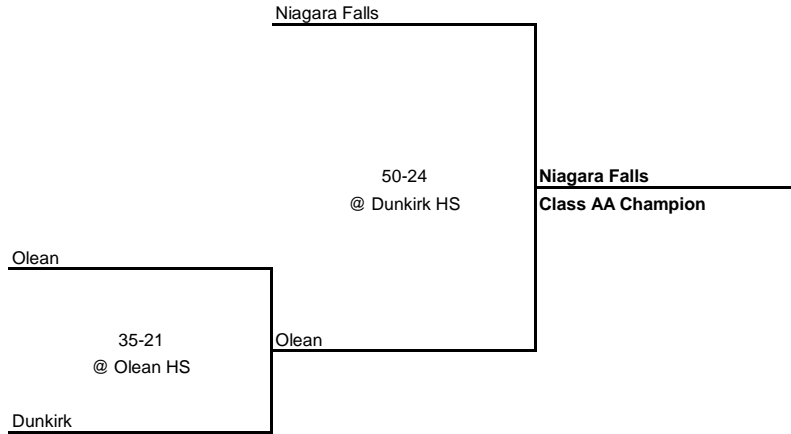

1938 Class AA Championship

New York State Section VI

SEMI FINAL

FINAL

1938 Class A Championship

New York State Section VI

SEMI FINAL

FINAL

1938 Class B Championship

New York State Section VI

SEMI FINAL

FINAL

1938 Class C Championship

New York State Section VI

SEMI FINAL

FINAL