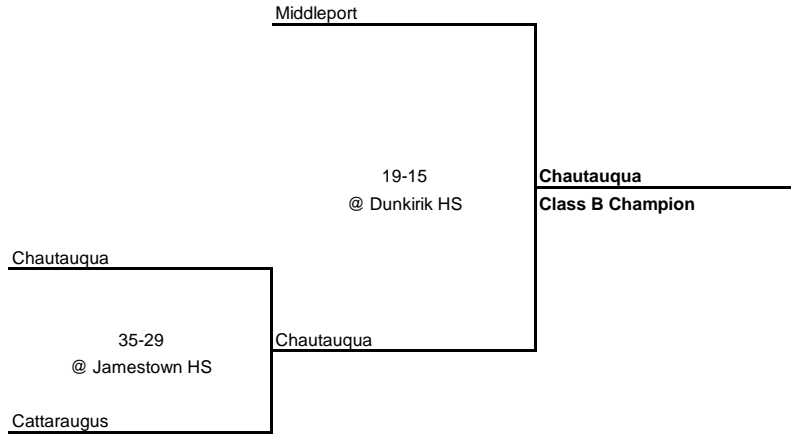

1938 Class AA Championship

New York State Section VI

SEMI FINAL

FINAL

1938 Class A Championship

New York State Section VI

SEMI FINAL

FINAL

1938 Class B Championship

New York State Section VI

SEMI FINAL

FINAL

1938 Class C Championship

New York State Section VI

SEMI FINAL

FINAL