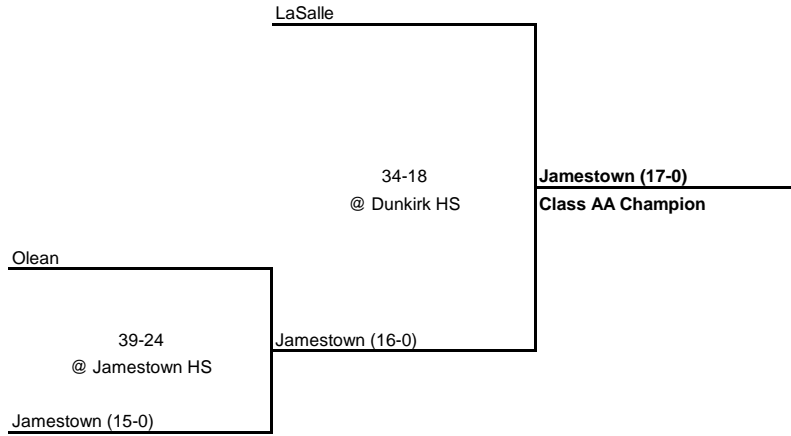

1939 Class AA Championship

New York State Section VI

SEMI FINAL

FINAL

1939 Class A Championship

New York State Section VI

SEMI FINAL

FINAL

1939 Class B Championship

New York State Section VI

SEMI FINAL

FINAL

1939 Class C Championship

New York State Section VI

SEMI FINAL

FINAL