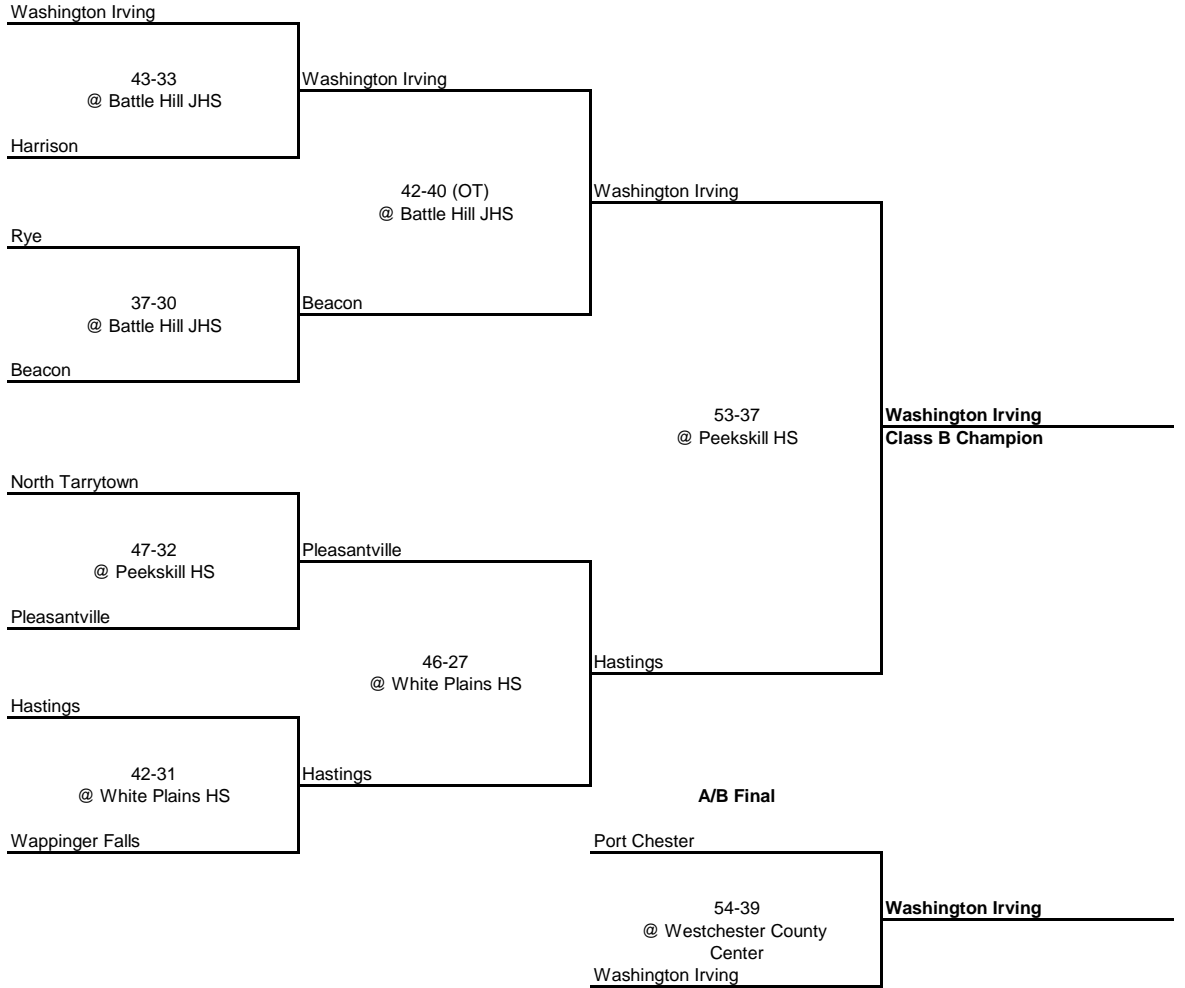

1946 CLASS A CHAMPIONSHIP

New York State Section I

QUARTERFINAL

SEMI FINAL

FINAL

1946 CLASS B CHAMPIONSHIP

New York State Section I

QUARTERFINAL

SEMI FINAL

FINAL

1946 CLASS C CHAMPIONSHIP

New York State Section I