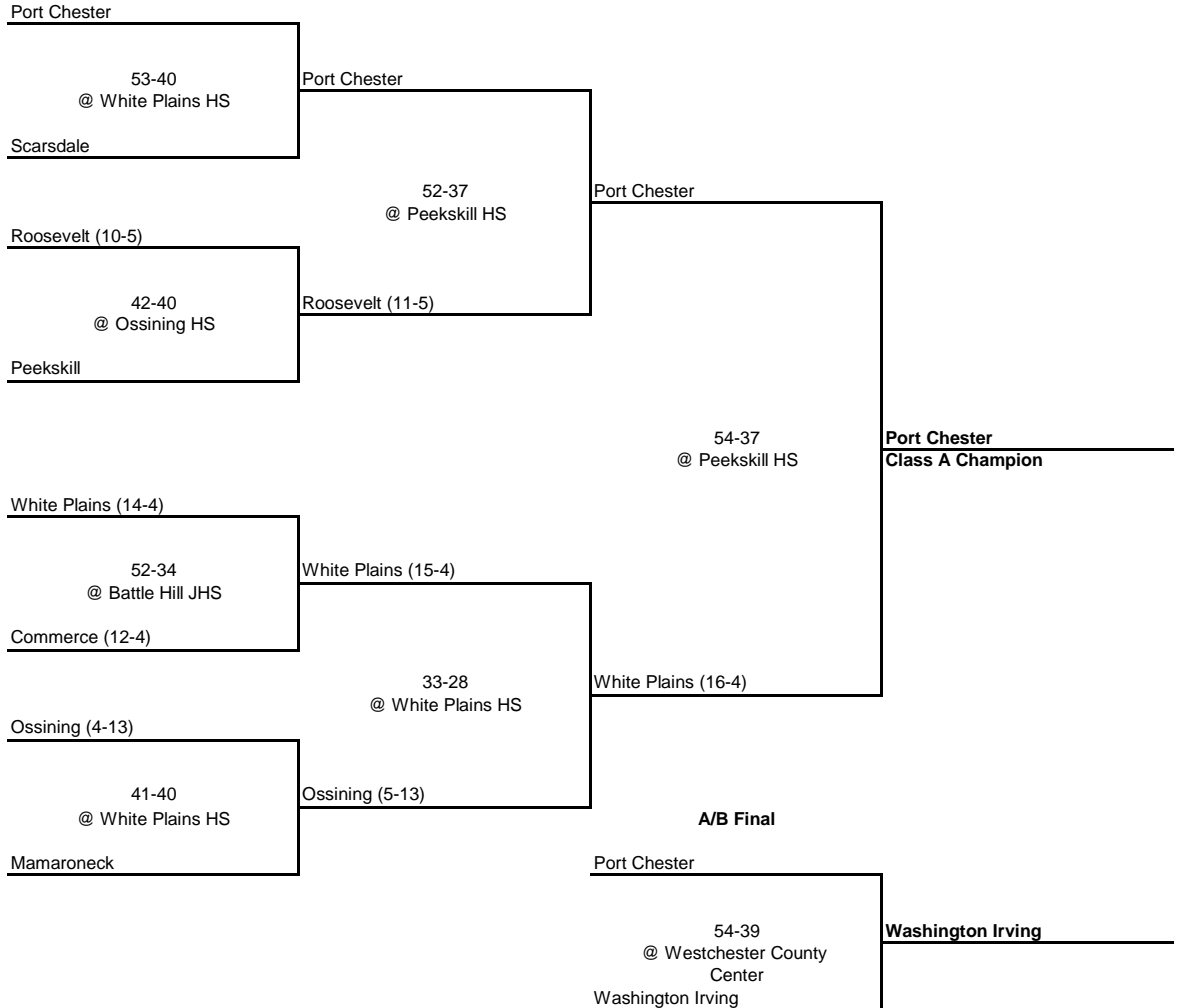

1946 CLASS A CHAMPIONSHIP

New York State Section I

QUARTERFINAL

SEMI FINAL

FINAL

1946 CLASS B CHAMPIONSHIP

New York State Section I

QUARTERFINAL

SEMI FINAL

FINAL

1946 CLASS C CHAMPIONSHIP

New York State Section I