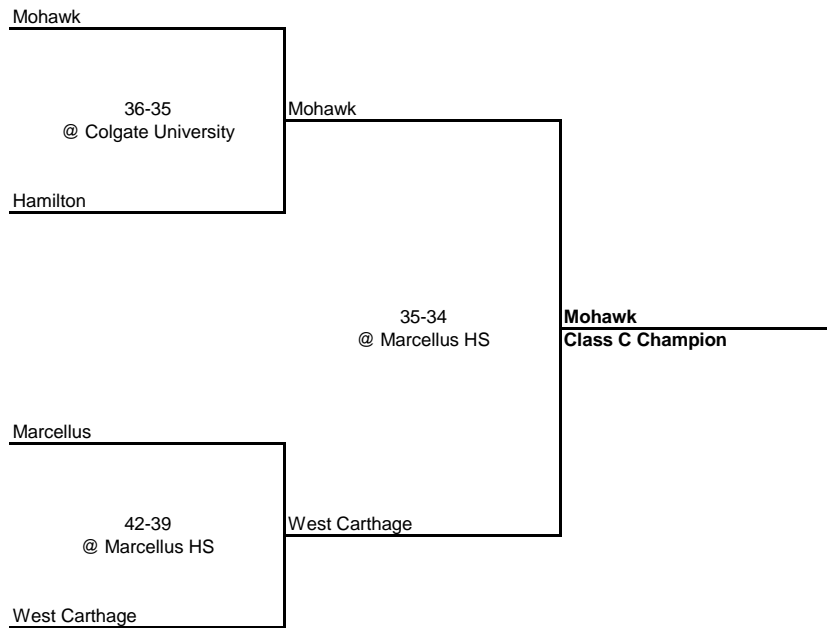

1946 CLASS C CHAMPIONSHIP

New York State Section III

SEMI FINAL

FINAL