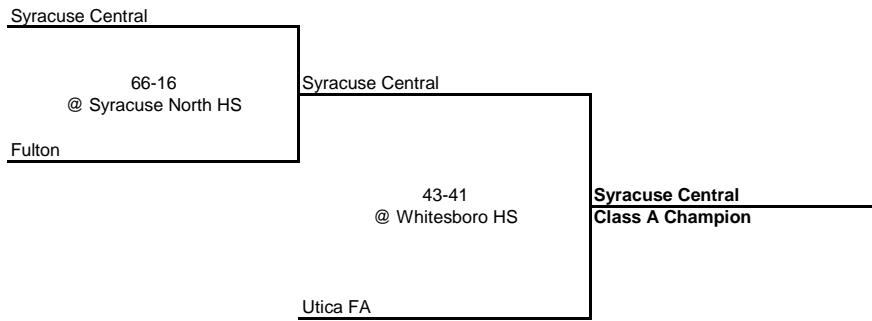

Camillus  
Class D Champion

**Camillus**  
**Section III Champion**

---

**Consolation Game**

Syracuse Central  
Class A Champion

45-39  
@ Syracuse University

Whitesboro  
Class B Champion

**Whitesboro**  
**Consolation Champion**

---

---

---

**1946 CLASS A CHAMPIONSHIP**

---

---

**New York State Section III**

---

---

SEMI FINAL

FINAL

---

---

**1946 CLASS B CHAMPIONSHIP**

---

---