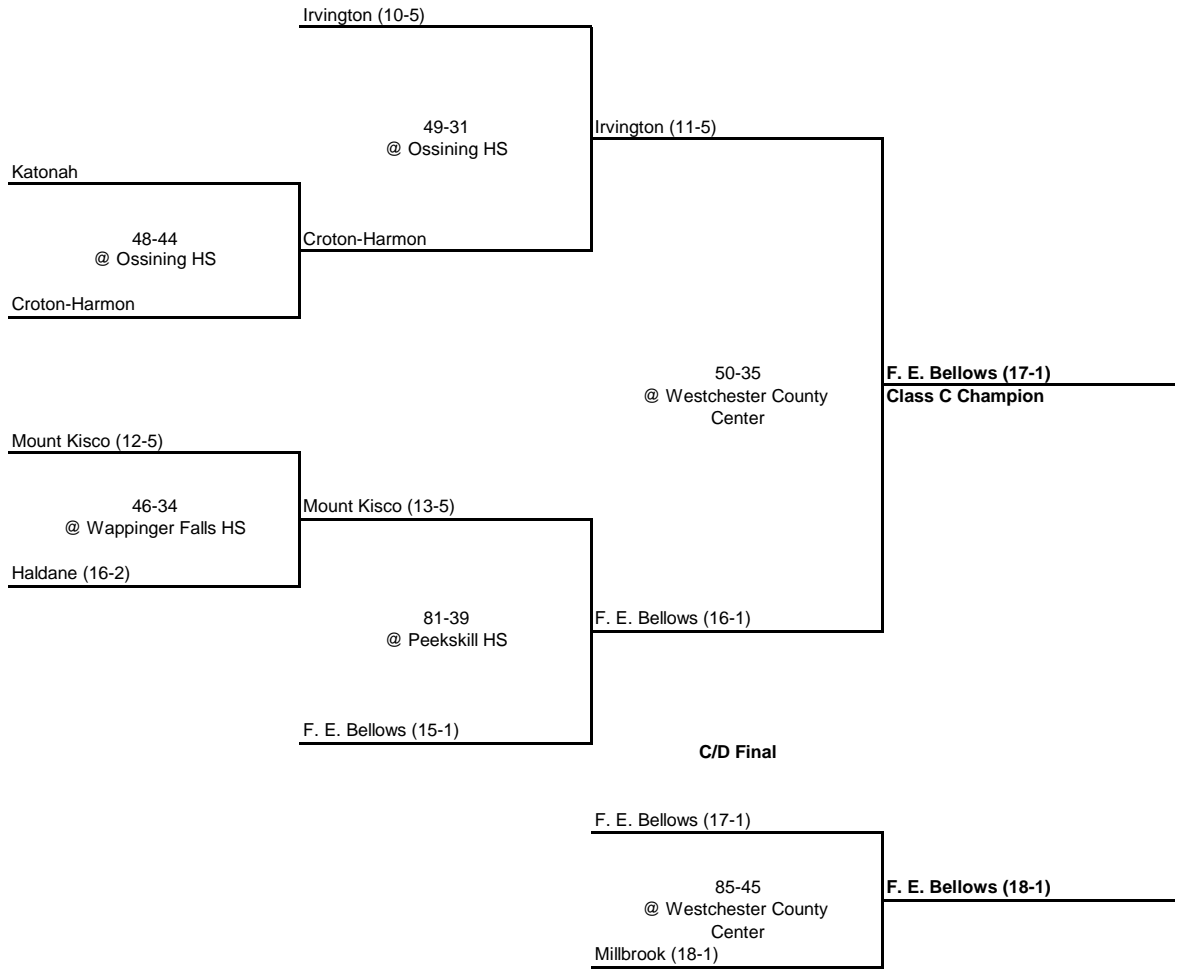

1950 CLASS A CHAMPIONSHIP

New York State Section I

SEMI FINAL

FINAL

1950 CLASS B CHAMPIONSHIP

New York State Section I

SEMI FINAL

FINAL

Rye (14-2)

Rye (15-2)

A/B Final

New Rochelle (16-3)

44-31
@ Westchester County
Center
Pelham (19-0)

Pelham (20-0)

1950 CLASS C CHAMPIONSHIP

New York State Section I

QUARTERFINAL

SEMI FINAL

FINAL

1950 CLASS D CHAMPIONSHIP

New York State Section I

SEMI FINAL

FINAL

Millbrook (16-1)