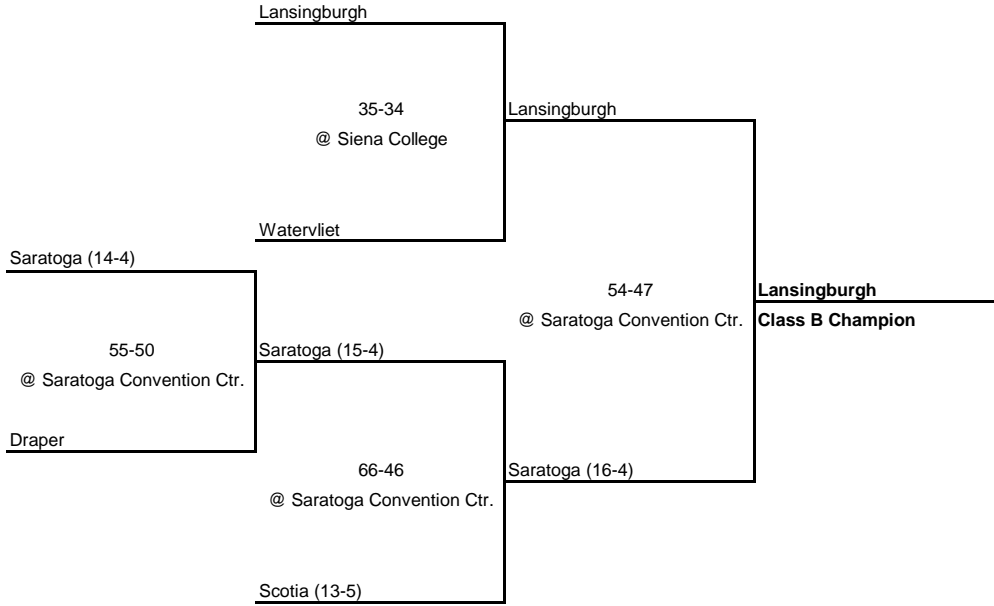

1950 CLASS A INTERSECTIONAL CHAMPIONSHIP

New York State Sections II & IX

QUARTERFINAL

SEMI FINAL

FINAL

1950 CLASS B CHAMPIONSHIP

New York State Section II

QUARTERFINAL

SEMI FINAL

FINAL

1950 CLASS C CHAMPIONSHIP

New York State Section II

QUARTERFINAL

SEMI FINAL

FINAL

1950 CLASS D CHAMPIONSHIP

New York State Section II

ROUND 1

QUARTERFINAL

SEMI FINAL

FINAL

Philmont

51-27
@ Saratoga Convention Ctr.

Corinth

54-36
@ Saratoga Convention Ctr.
Northville (13-3)

47-37
@ Saratoga Convention Ctr.

Warrensburg (14-4)
Class D Champion

Windham (13-3)

55-38
@ Saratoga Convention Ctr.

Warrensburg (12-4)

Warrensburg (11-4)

64-48
@ Saratoga Convention Ctr.