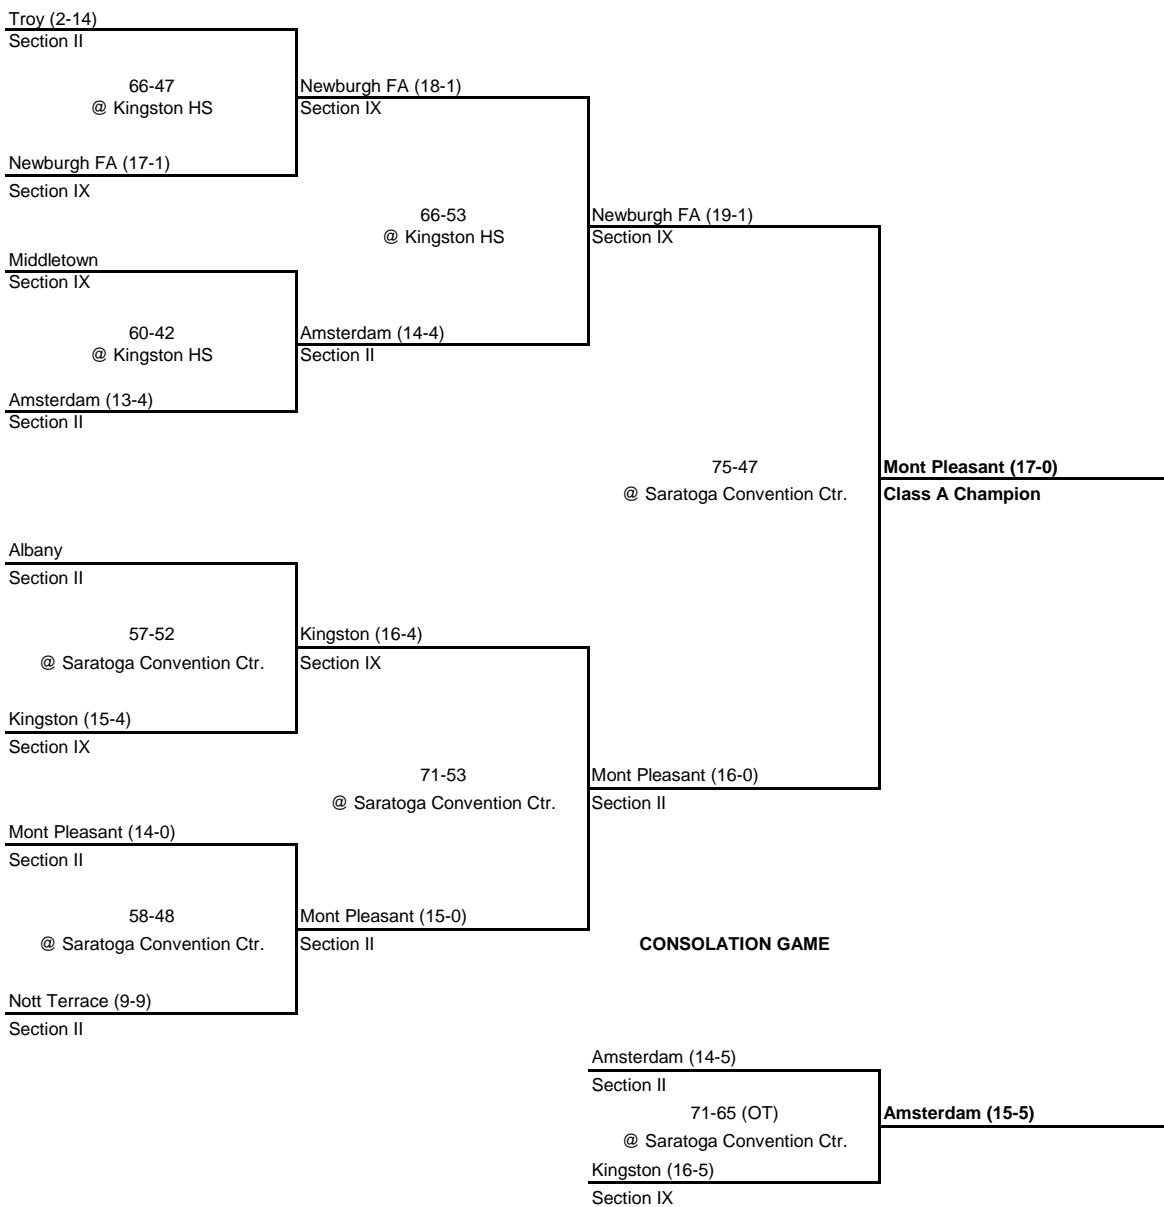

1950 CLASS A INTERSECTIONAL CHAMPIONSHIP

New York State Sections II & IX

QUARTERFINAL

SEMI FINAL

FINAL

1950 CLASS B CHAMPIONSHIP

New York State Section II

QUARTERFINAL

SEMI FINAL

FINAL

1950 CLASS C CHAMPIONSHIP

New York State Section II

QUARTERFINAL

SEMI FINAL

FINAL

1950 CLASS D CHAMPIONSHIP

New York State Section II

ROUND 1

QUARTERFINAL

SEMI FINAL

FINAL

Philmont

51-27
@ Saratoga Convention Ctr.

Corinth