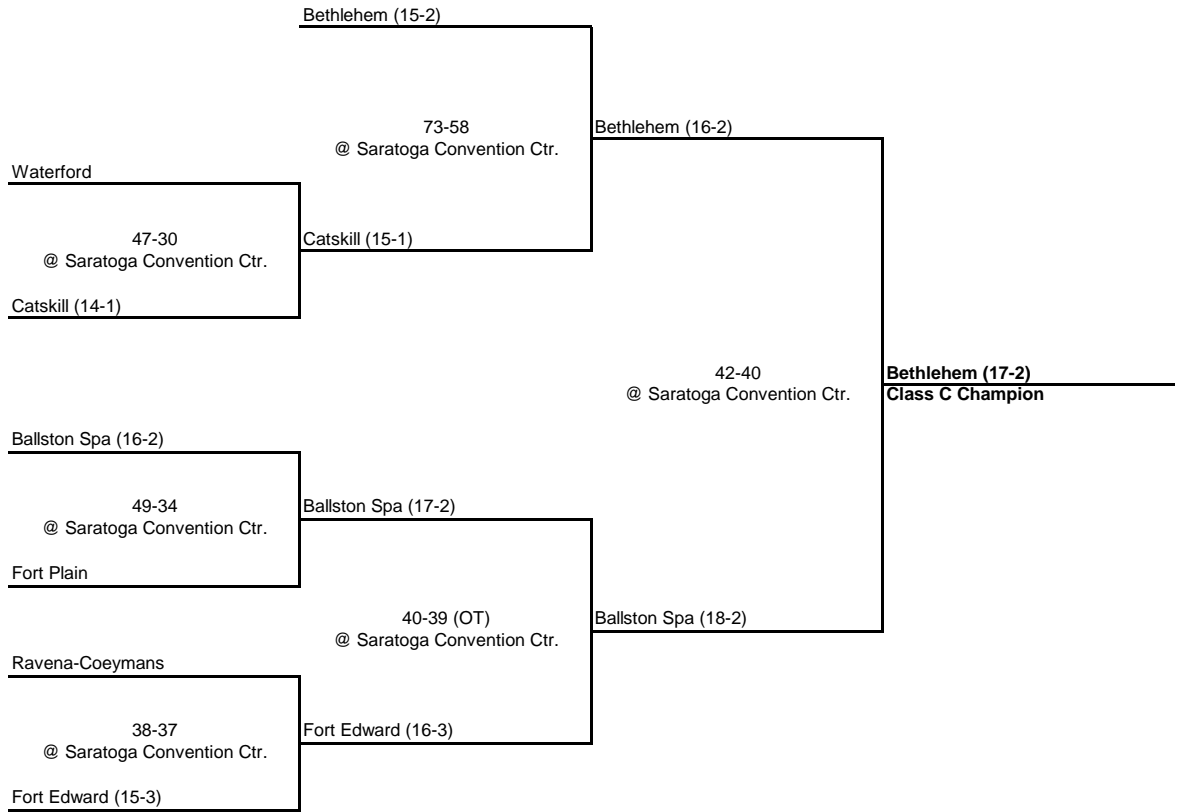

1950 CLASS A INTERSECTIONAL CHAMPIONSHIP

New York State Sections II & IX

QUARTERFINAL

SEMI FINAL

FINAL

1950 CLASS B CHAMPIONSHIP

New York State Section II

QUARTERFINAL

SEMI FINAL

FINAL

1950 CLASS C CHAMPIONSHIP

New York State Section II

QUARTERFINAL

SEMI FINAL

FINAL

1950 CLASS D CHAMPIONSHIP

New York State Section II

ROUND 1

QUARTERFINAL

SEMI FINAL

FINAL

Philmont

51-27
@ Saratoga Convention Ctr.

Corinth