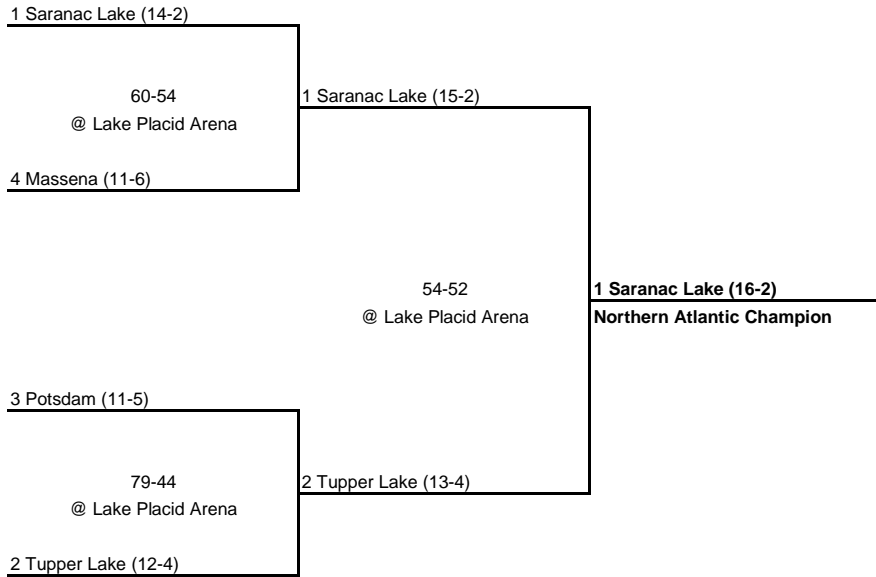

---

---

**1950 NORTHERN ATLANTIC CHAMPIONSHIP**

---

---

**New York State Section X**

---

---

SEMI FINAL

FINAL

---

---

**1950 ST. LAWRENCE VALLEY LEAGUE CHAMPIONSHIP**

---

---

**New York State Section X**

---

---

SEMI FINAL

FINAL