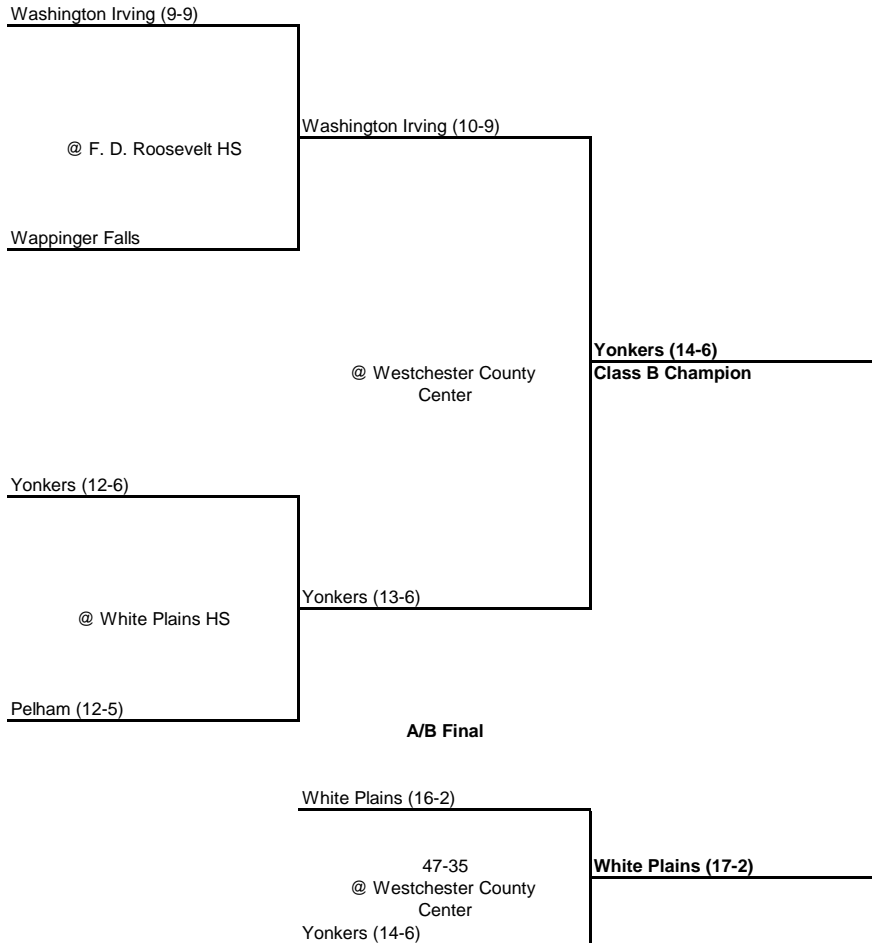

1951 CLASS A CHAMPIONSHIP

New York State Section I

SEMI FINAL

FINAL

1951 CLASS B CHAMPIONSHIP

New York State Section I

SEMI FINAL

FINAL

1951 CLASS C CHAMPIONSHIP

New York State Section I

QUARTERFINAL

SEMI FINAL

FINAL

1951 CLASS D CHAMPIONSHIP

New York State Section I

QUARTERFINAL

SEMI FINAL

FINAL