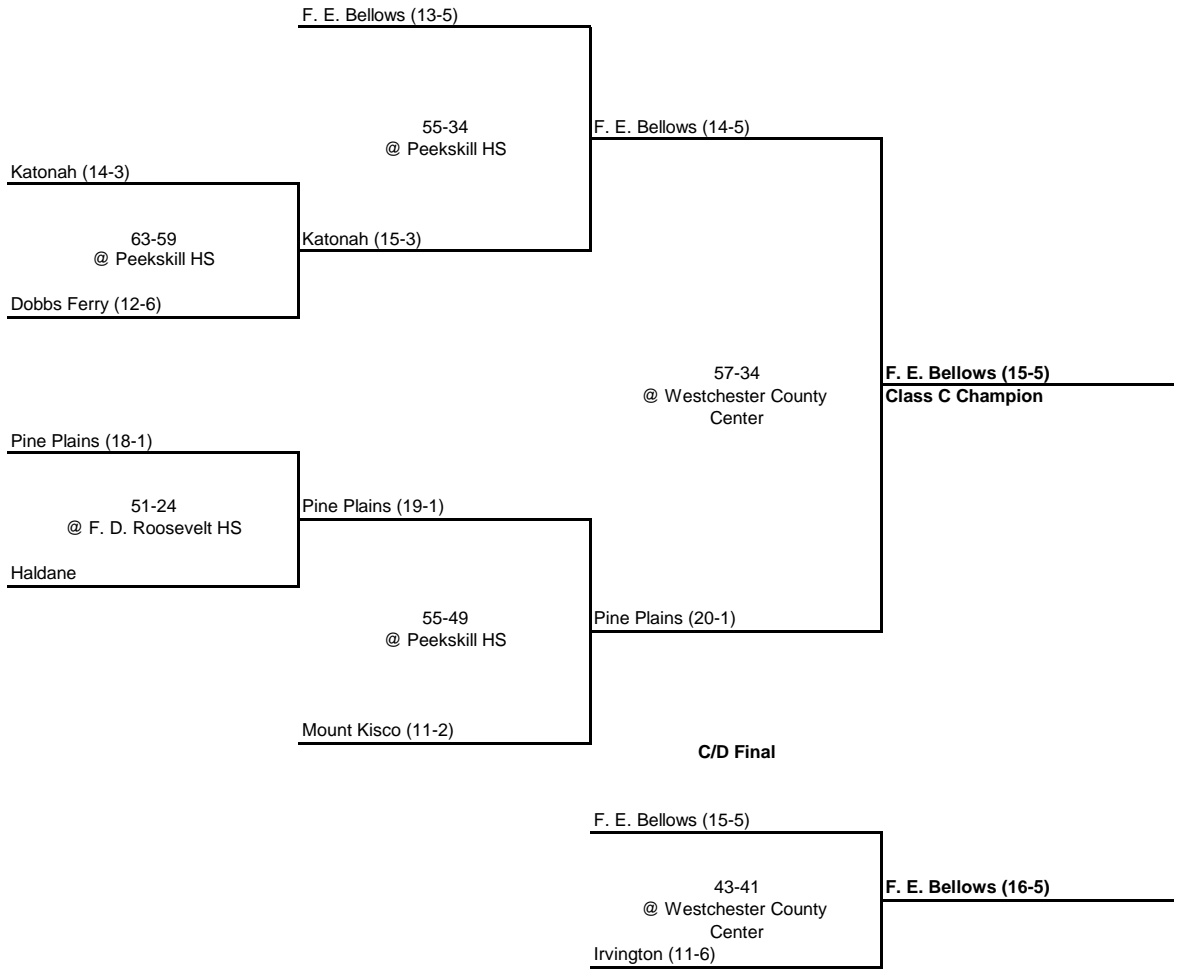

1951 CLASS A CHAMPIONSHIP

New York State Section I

SEMI FINAL

FINAL

1951 CLASS B CHAMPIONSHIP

New York State Section I

SEMI FINAL

FINAL

1951 CLASS C CHAMPIONSHIP

New York State Section I

QUARTERFINAL

SEMI FINAL

FINAL

1951 CLASS D CHAMPIONSHIP

New York State Section I

QUARTERFINAL

SEMI FINAL

FINAL