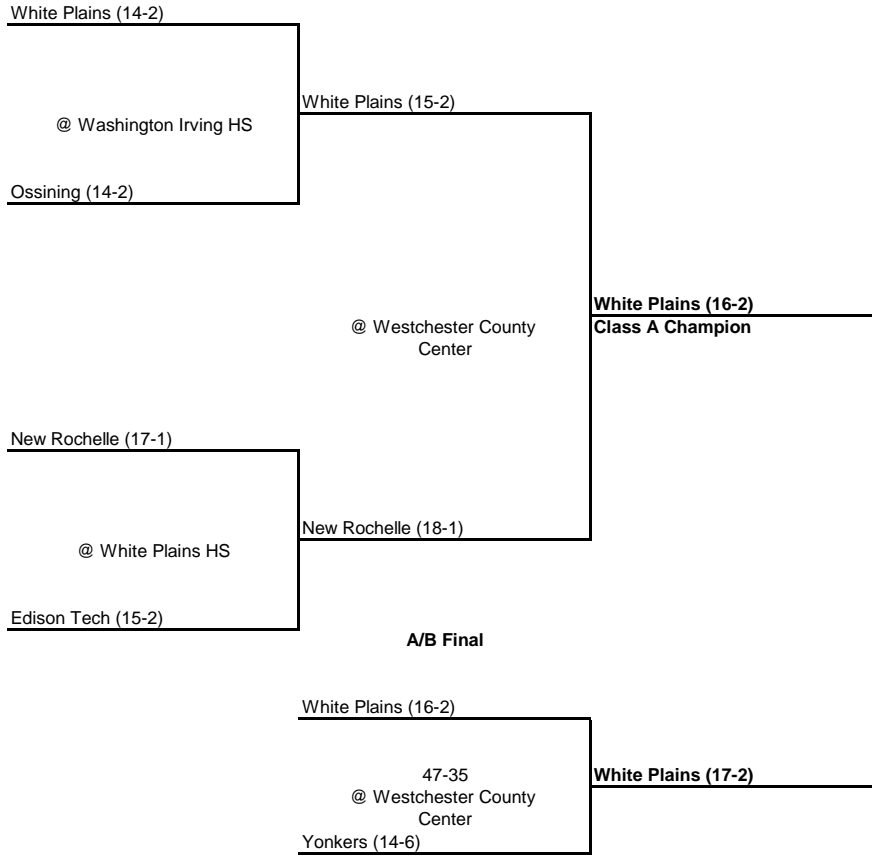

1951 CLASS A CHAMPIONSHIP

New York State Section I

SEMI FINAL

FINAL

1951 CLASS B CHAMPIONSHIP

New York State Section I

SEMI FINAL

FINAL

1951 CLASS C CHAMPIONSHIP

New York State Section I

QUARTERFINAL

SEMI FINAL

FINAL

1951 CLASS D CHAMPIONSHIP

New York State Section I

QUARTERFINAL

SEMI FINAL

FINAL