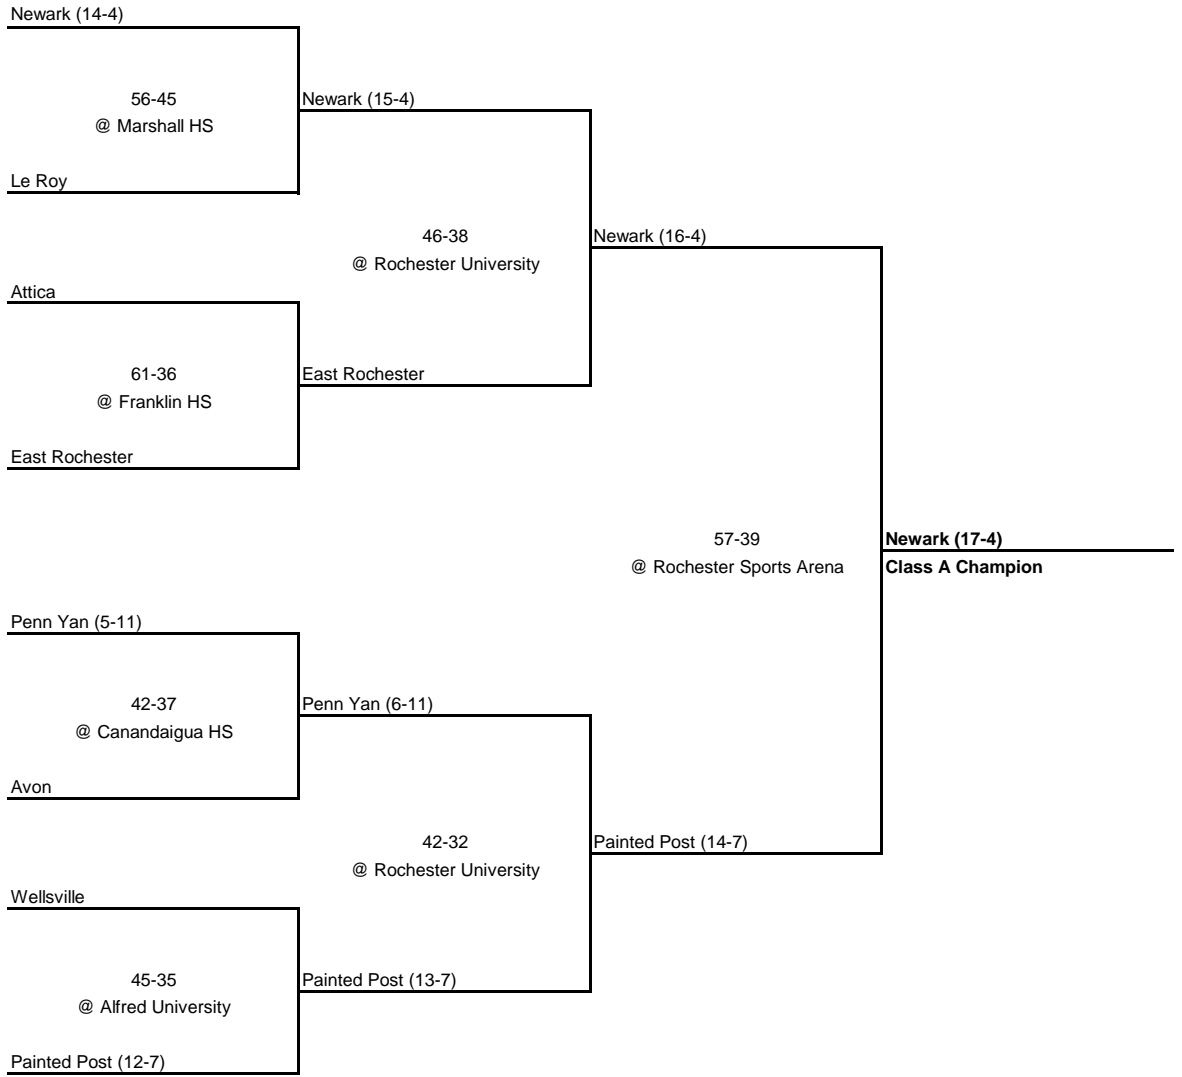

1951 CLASS AA CHAMPIONSHIP

New York State Section V

QUARTERFINAL

SEMI FINAL

FINAL

1951 CLASS A CHAMPIONSHIP

New York State Section V

QUARTERFINAL

SEMI FINAL

FINAL

1951 CLASS B CHAMPIONSHIP

New York State Section V

ROUND 1

QUARTERFINAL

SEMI FINAL

FINAL