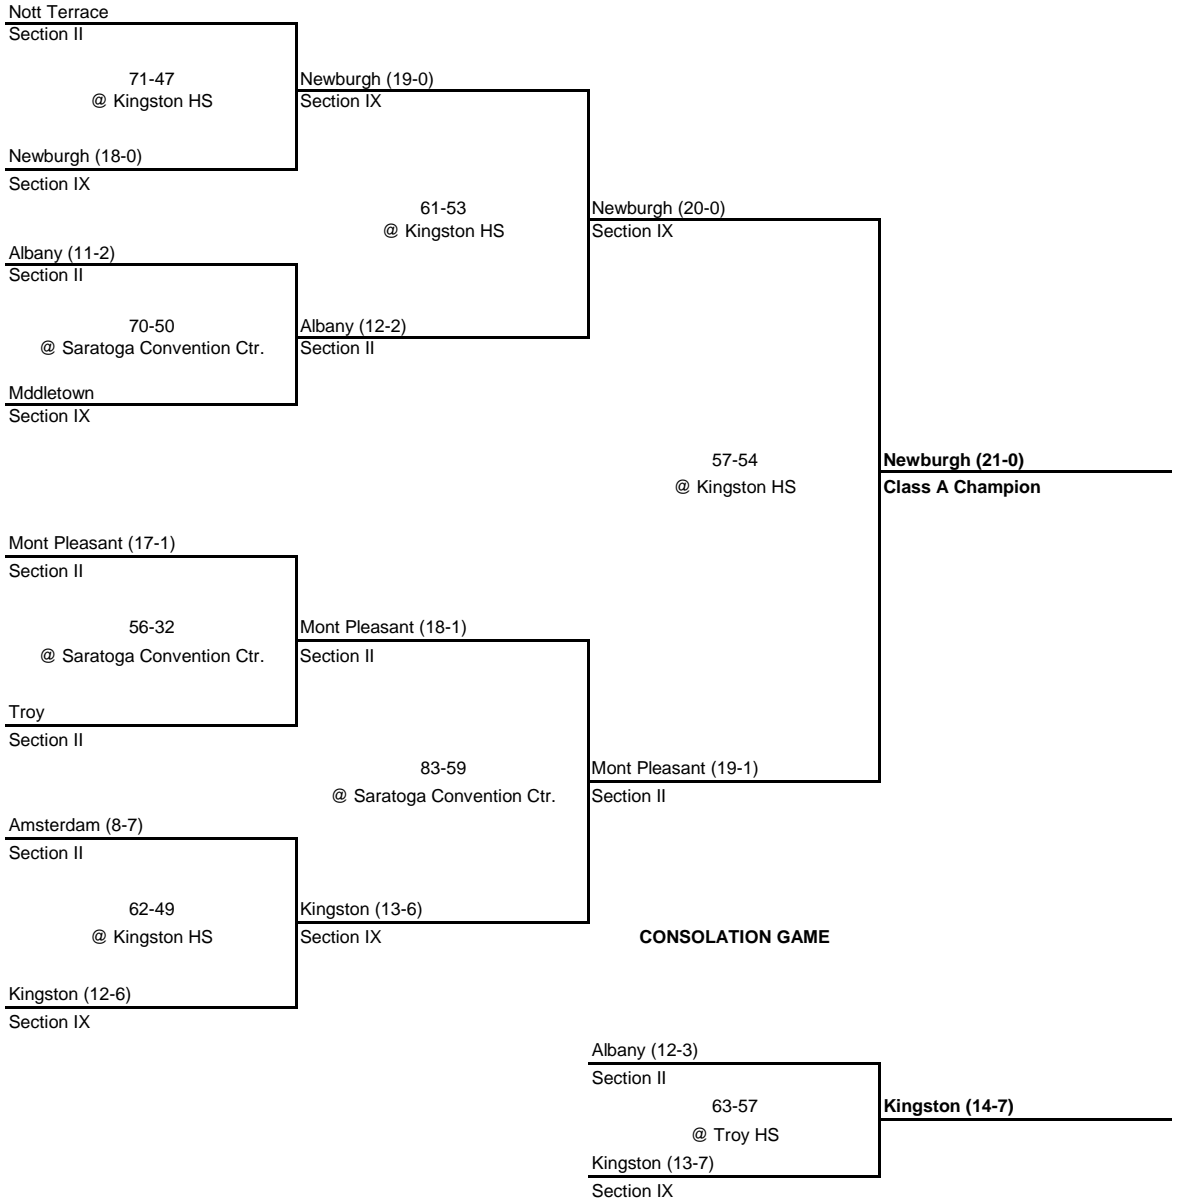

1952 CLASS A INTERSECTIONAL CHAMPIONSHIP

New York State Sections II & IX

QUARTERFINAL

SEMI FINAL

FINAL

1952 CLASS B CHAMPIONSHIP

New York State Section II

QUARTERFINAL

New York State Section II

ROUND 1

QUARTERFINAL

SEMI FINAL

FINAL

New Lebanon (17-1)

63-46
@ Saratoga Convention Ctr.

Northville (17-1)

New Lebanon (18-1)

61-50
@ Saratoga Convention Ctr.

New Lebanon (19-1)

Greenville (8-9)

59-49
@ Saratoga Convention Ctr.

Castleton

Castleton

63-51
@ Saratoga Convention Ctr.