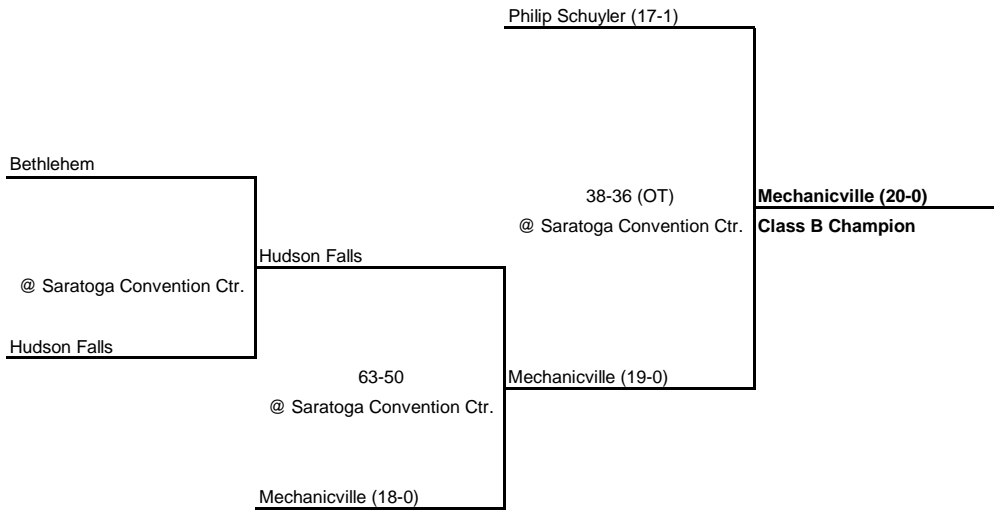

1952 CLASS A INTERSECTIONAL CHAMPIONSHIP

New York State Sections II & IX

QUARTERFINAL

SEMI FINAL

FINAL

1952 CLASS B CHAMPIONSHIP

New York State Section II

QUARTERFINAL

SEMI FINAL

FINAL

1952 CLASS C CHAMPIONSHIP

New York State Section II

QUARTERFINAL

SEMI FINAL

FINAL

1952 CLASS D CHAMPIONSHIP

New York State Section II

ROUND 1

QUARTERFINAL

SEMI FINAL

FINAL

New Lebanon (17-1)

63-46
@ Saratoga Convention Ctr.

Northville (17-1)

New Lebanon (18-1)

61-50
@ Saratoga Convention Ctr.

New Lebanon (19-1)

Greenville (8-9)

59-49
@ Saratoga Convention Ctr.

Castleton

Castleton

63-51
@ Saratoga Convention Ctr.