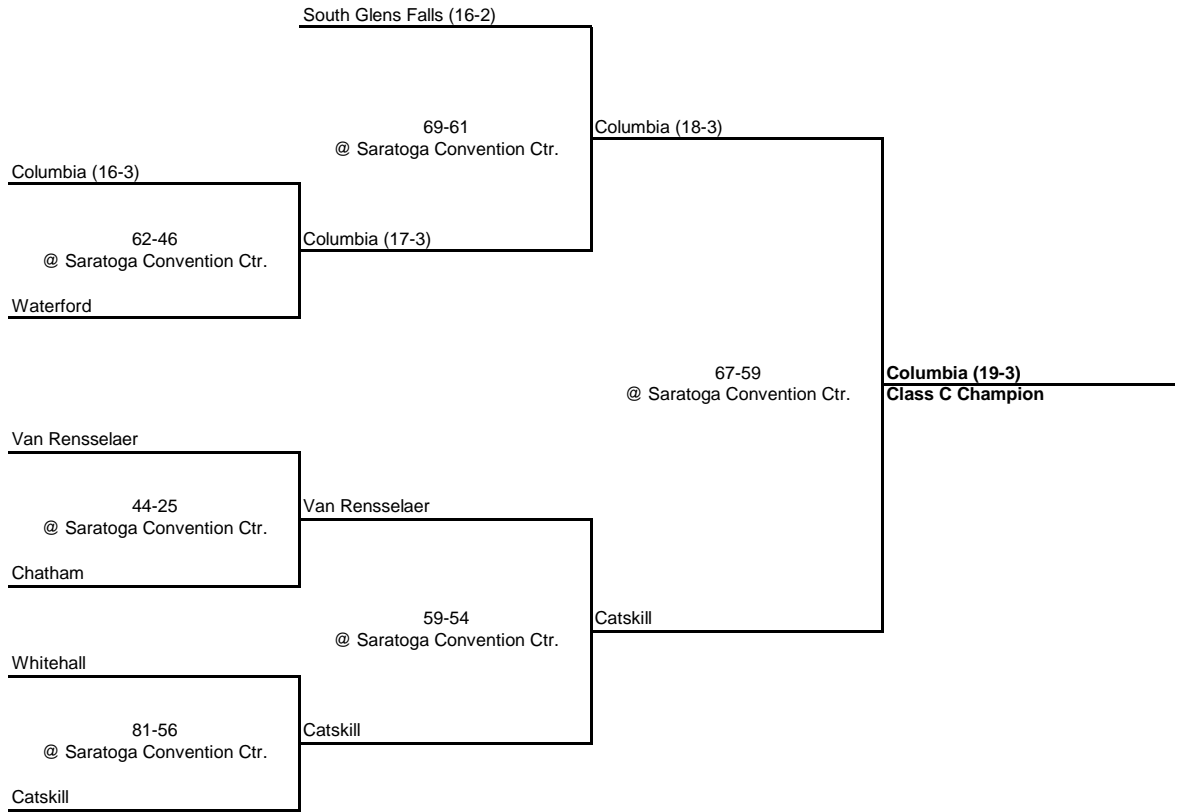

1952 CLASS C CHAMPIONSHIP

New York State Section II

QUARTERFINAL

SEMI FINAL

FINAL