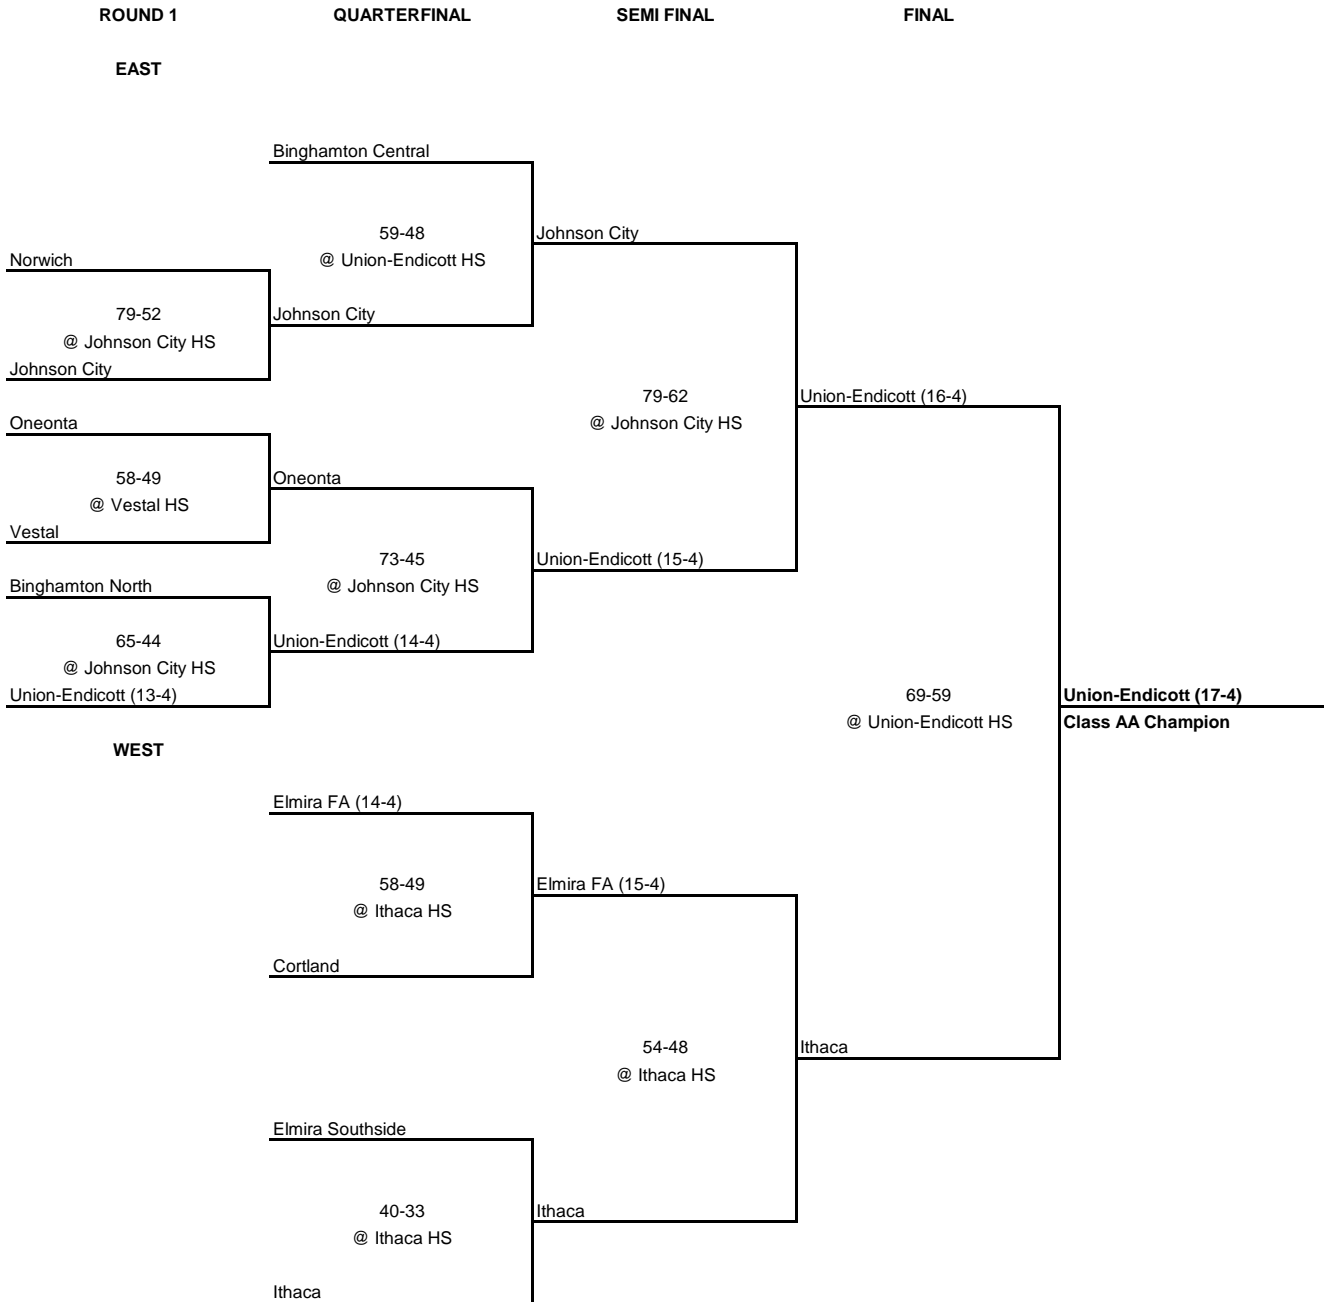

1952 Class AA Championship

New York State Section IV

1952 Class A Championship

New York State Section IV

ROUND 1

QUARTERFINAL

SEMI FINAL

FINAL