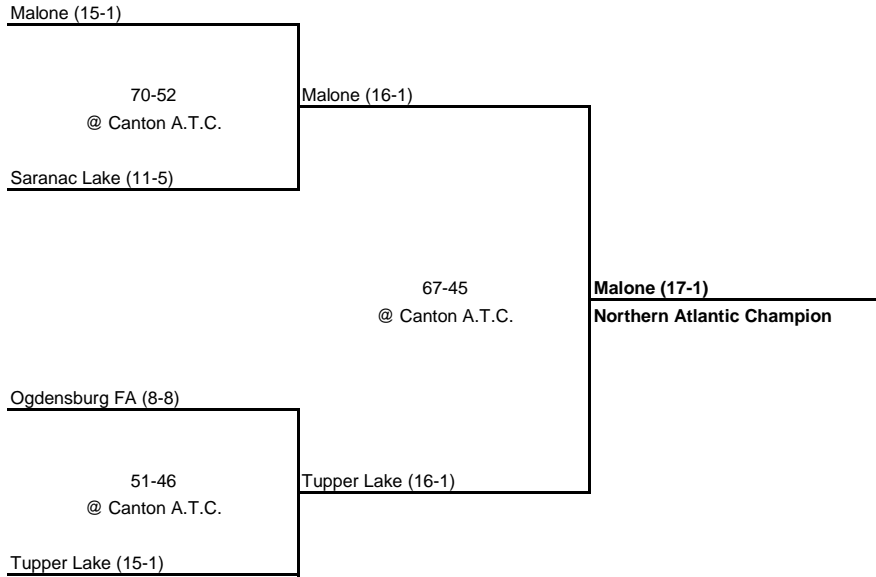

---

---

**1955 NORTHERN ATLANTIC CHAMPIONSHIP**

---

---

**New York State Section X**

---

---

SEMI FINAL

FINAL

---

---

**1955 VALLEY LEAGUE CHAMPIONSHIP**

---

---

**New York State Section X**

---

---

SEMI FINAL

FINAL

---

---

**1955 SECTION X CHAMPIONSHIP**

---

---

**New York State Section X**

---

QUARTERFINAL

SEMI FINAL

FINAL