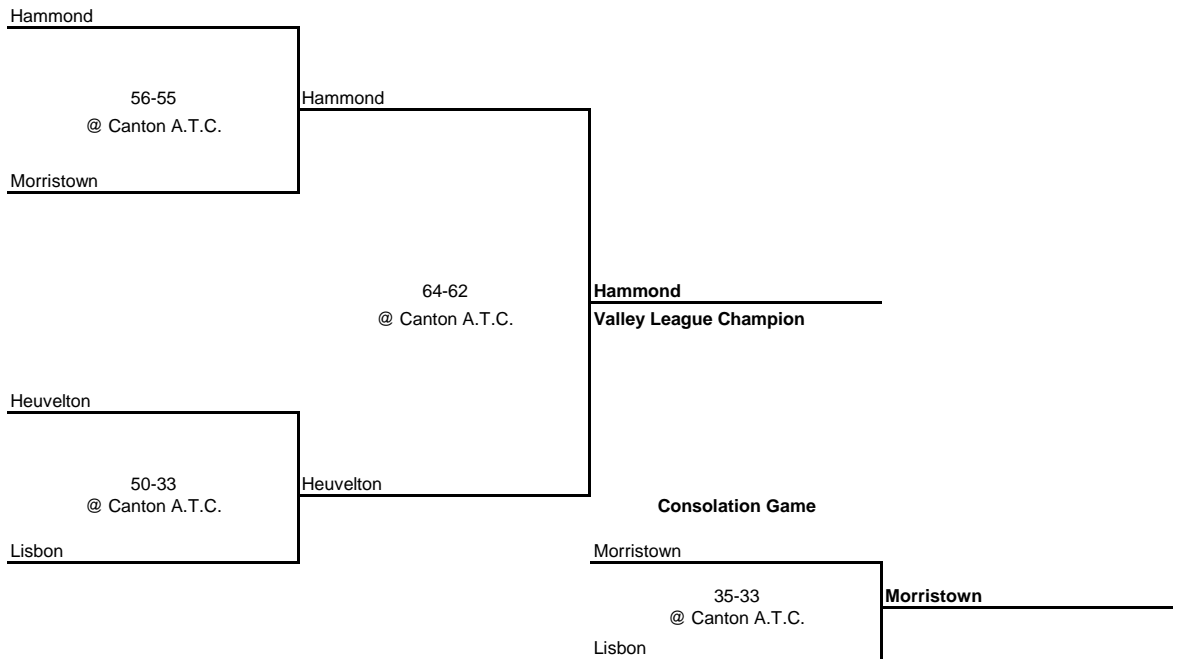

---

---

**1955 NORTHERN ATLANTIC CHAMPIONSHIP**

---

---

**New York State Section X**

---

---

SEMI FINAL

FINAL

---

---

**1955 VALLEY LEAGUE CHAMPIONSHIP**

---

---

**New York State Section X**

---

---

SEMI FINAL

FINAL

---

---

**1955 SECTION X CHAMPIONSHIP**

---

---

**New York State Section X**

---

QUARTERFINAL

SEMI FINAL

FINAL