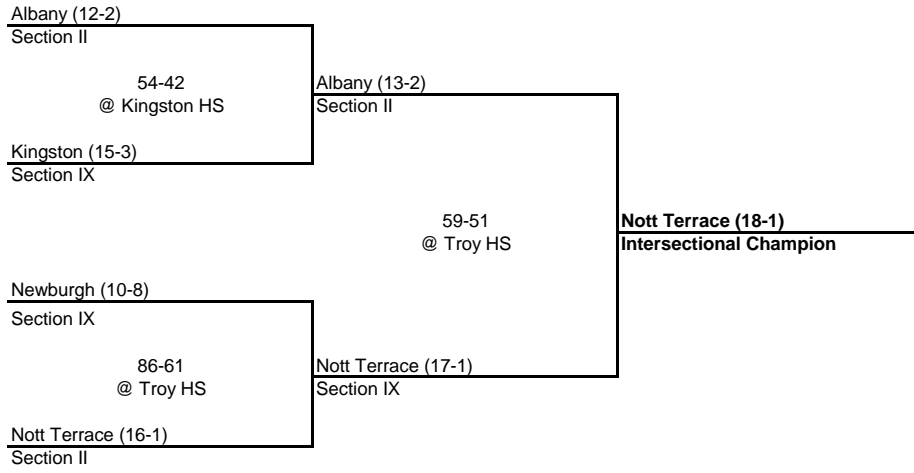

# 1956 CLASS A INTERSECTIONAL CHAMPIONSHIP

---

---

## New York State Sections II & IX

---

---

SEMI FINAL

FINAL

**1956 CHAMPIONSHIP**  
**New York State Section IX**

ROUND 1

QUARTERFINAL