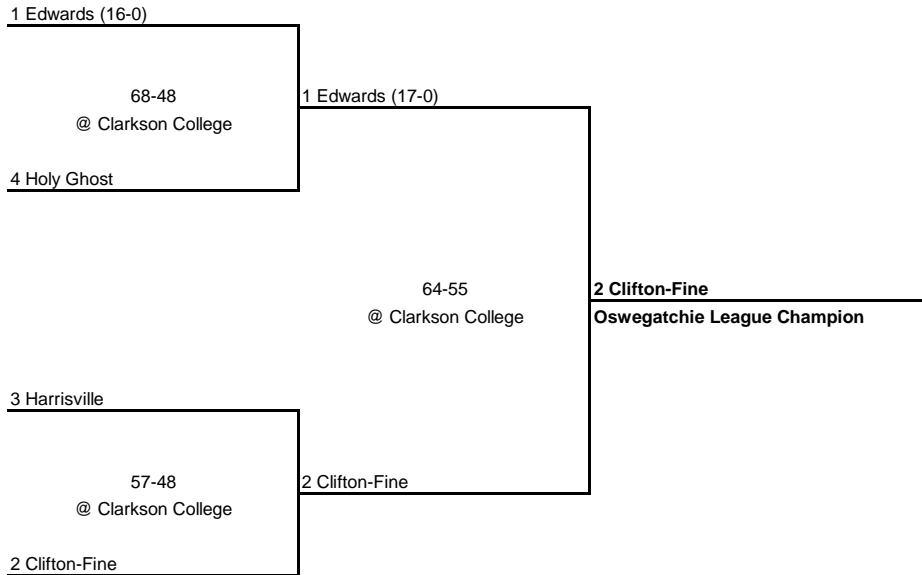

1956 SECTION X CHAMPIONSHIP

New York State Section X

QUARTERFINAL

SEMI FINAL

FINAL

1956 NORTHERN ATLANTIC CHAMPIONSHIP

New York State Section X

SEMI FINAL

FINAL

1956 VALLEY LEAGUE CHAMPIONSHIP

New York State Section X

SEMI FINAL

FINAL

1956 OSWEGATCHIE LEAGUE CHAMPIONSHIP

New York State Section X

SEMI FINAL

FINAL

1956 FRANKLIN-ST. LAWRENCE LEAGUE CHAMPIONSHIP

New York State Section X

SEMI FINAL

FINAL