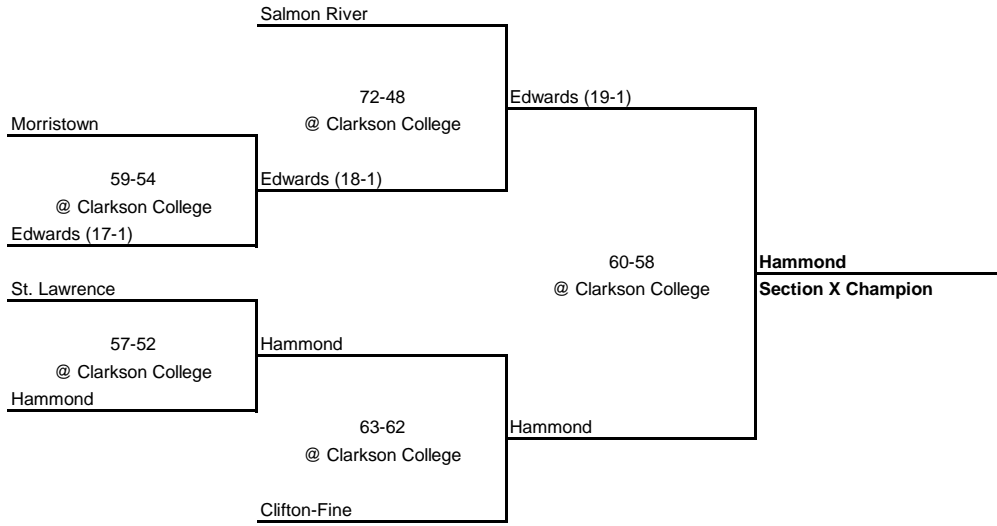

1956 SECTION X CHAMPIONSHIP

New York State Section X

QUARTERFINAL

SEMI FINAL

FINAL

1956 NORTHERN ATLANTIC CHAMPIONSHIP

New York State Section X

SEMI FINAL

FINAL

1956 VALLEY LEAGUE CHAMPIONSHIP

New York State Section X

SEMI FINAL

FINAL

1956 OSWEGATCHIE LEAGUE CHAMPIONSHIP

New York State Section X

SEMI FINAL

FINAL

1956 FRANKLIN-ST. LAWRENCE LEAGUE CHAMPIONSHIP

New York State Section X

SEMI FINAL

FINAL