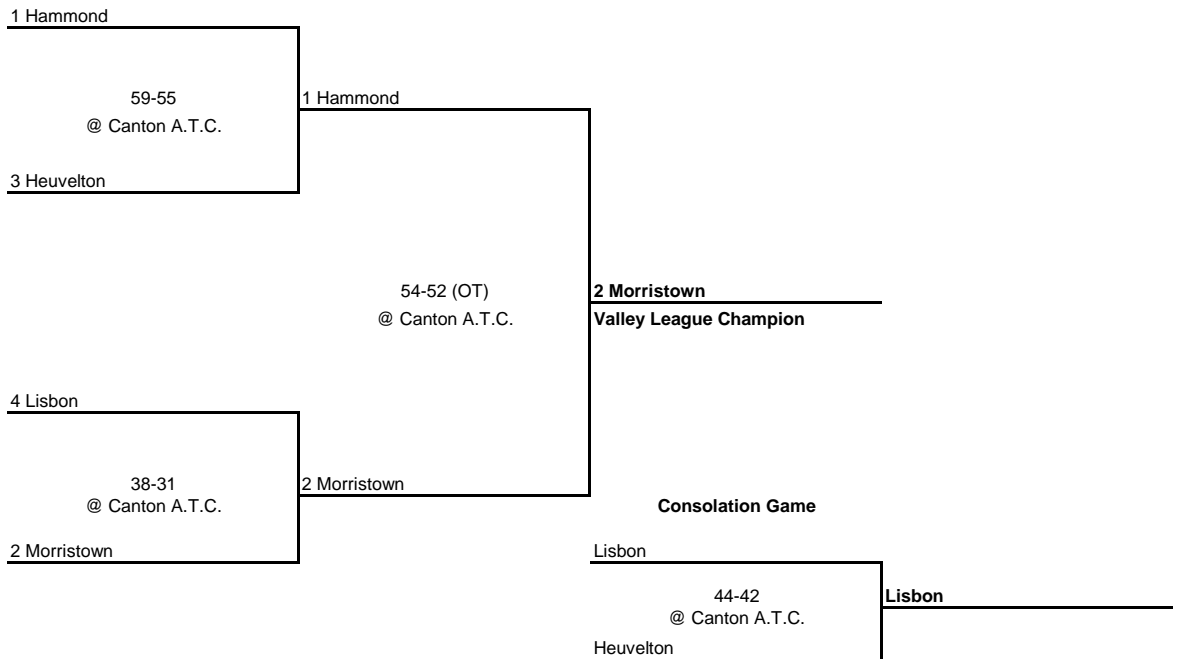

1956 SECTION X CHAMPIONSHIP

New York State Section X

QUARTERFINAL

SEMI FINAL

FINAL

1956 NORTHERN ATLANTIC CHAMPIONSHIP

New York State Section X

SEMI FINAL

FINAL

1956 VALLEY LEAGUE CHAMPIONSHIP

New York State Section X

SEMI FINAL

FINAL

1956 OSWEGATCHIE LEAGUE CHAMPIONSHIP

New York State Section X

SEMI FINAL

FINAL

1956 FRANKLIN-ST. LAWRENCE LEAGUE CHAMPIONSHIP

New York State Section X

SEMI FINAL

FINAL