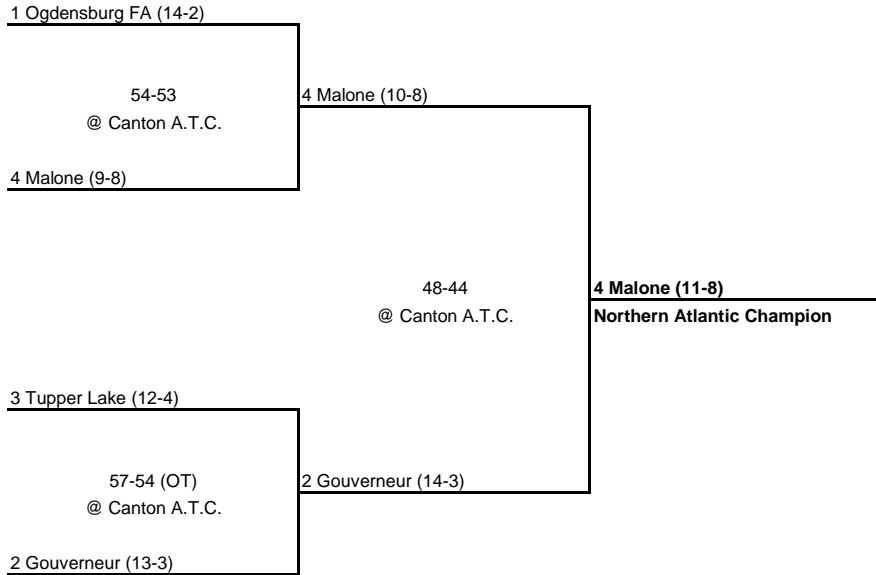

1956 SECTION X CHAMPIONSHIP

New York State Section X

QUARTERFINAL

SEMI FINAL

FINAL

1956 NORTHERN ATLANTIC CHAMPIONSHIP

New York State Section X

SEMI FINAL

FINAL

1956 VALLEY LEAGUE CHAMPIONSHIP

New York State Section X

SEMI FINAL

FINAL

1956 OSWEGATCHIE LEAGUE CHAMPIONSHIP

New York State Section X

SEMI FINAL

FINAL

1956 FRANKLIN-ST. LAWRENCE LEAGUE CHAMPIONSHIP

New York State Section X

SEMI FINAL

FINAL