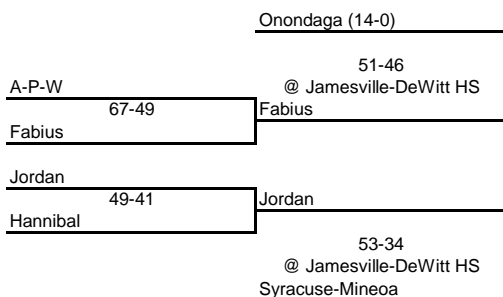

QUARTERFINAL

SEMI FINAL

FINAL

**SYRACUSE AREA**

**WATERTOWN AREA**

**ONEIDA AREA**

**UTICA AREA**

## New York State Section III

ROUND 1

ROUND 2

QUARTERFINAL

SEMI FINAL

FINAL

### SYRACUSE AREA

### WATERTOWN AREA