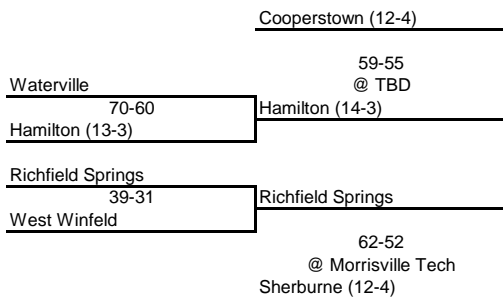

ONEIDA AREA