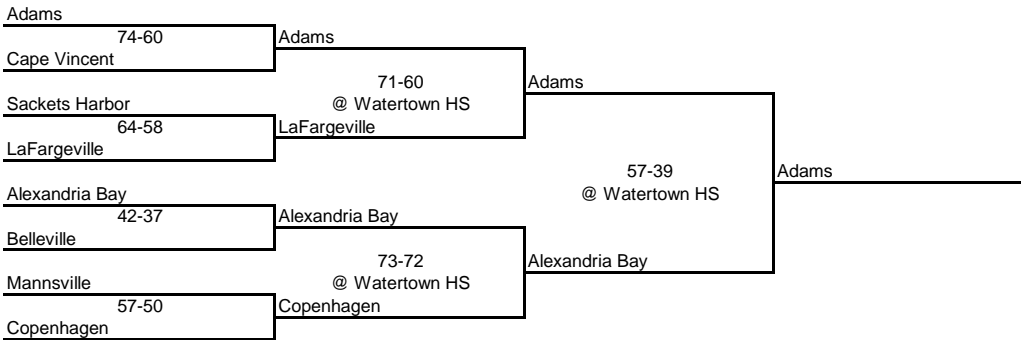

### WATERTOWN AREA

### UTICA AREA

**Onondaga (18-0)  
Class B Champion**

**1960 CLASS C CHAMPIONSHIP**

**New York State Section III**

ROUND 1

ROUND 2

QUARTERFINAL

SEMI FINAL

FINAL

**SYRACUSE AREA**

**WATERTOWN AREA**

**ONEIDA AREA**

**UTICA AREA**

**1960 CLASS D CHAMPIONSHIP**

**New York State Section III**

ROUND 1

ROUND 2

QUARTERFINAL

SEMI FINAL

FINAL

**SYRACUSE AREA**

No Entries

**WATERTOWN AREA**

Lyme