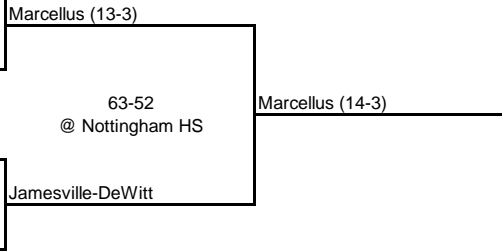

Utica FA (15-3)

60-51  
@ Whitesboro HS

New Hartford

New Hartford

**1960 CLASS A CHAMPIONSHIP**

**New York State Section III**

ROUND 1

ROUND 2

QUARTERFINAL

SEMI FINAL

FINAL

**SYRACUSE AREA**

**WATERTOWN AREA**

**ONEIDA AREA**

**UTICA AREA**