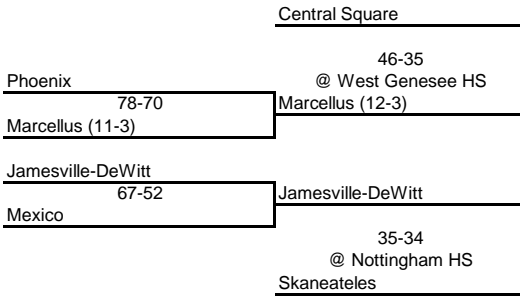

Utica FA (15-3)

60-51  
@ Whitesboro HS

New Hartford

New Hartford

**1960 CLASS A CHAMPIONSHIP**

**New York State Section III**

ROUND 1

ROUND 2

QUARTERFINAL

SEMI FINAL

FINAL

**SYRACUSE AREA**

**WATERTOWN AREA**

**ONEIDA AREA**

**UTICA AREA**