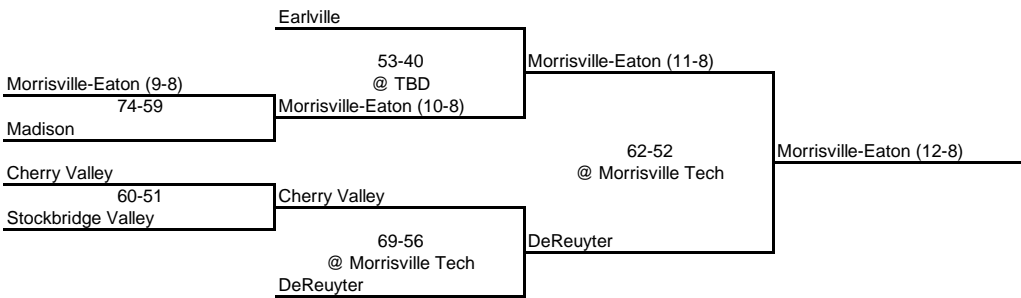

### WATERTOWN AREA

### UTICA AREA

**Onondaga (18-0)  
Class B Champion**

**1960 CLASS C CHAMPIONSHIP**

**New York State Section III**

ROUND 1

ROUND 2

QUARTERFINAL

SEMI FINAL

FINAL

**SYRACUSE AREA**

**WATERTOWN AREA**

**ONEIDA AREA**

**UTICA AREA**

**1960 CLASS D CHAMPIONSHIP**

**New York State Section III**

ROUND 1

ROUND 2

QUARTERFINAL

SEMI FINAL

FINAL

**SYRACUSE AREA**

No Entries

**WATERTOWN AREA**

Lyme