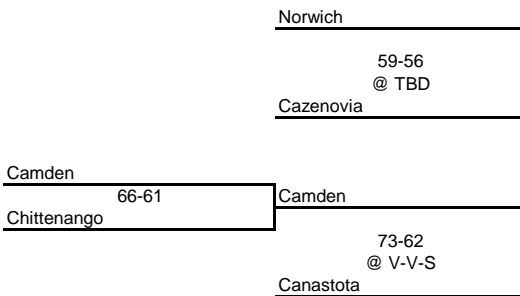

QUARTERFINAL

SEMI FINAL

FINAL

**SYRACUSE AREA**

**WATERTOWN AREA**

**ONEIDA AREA**

**UTICA AREA**

# 1960 CLASS B CHAMPIONSHIP

## New York State Section III

ROUND 1

ROUND 2

QUARTERFINAL

SEMI FINAL

FINAL

### SYRACUSE AREA