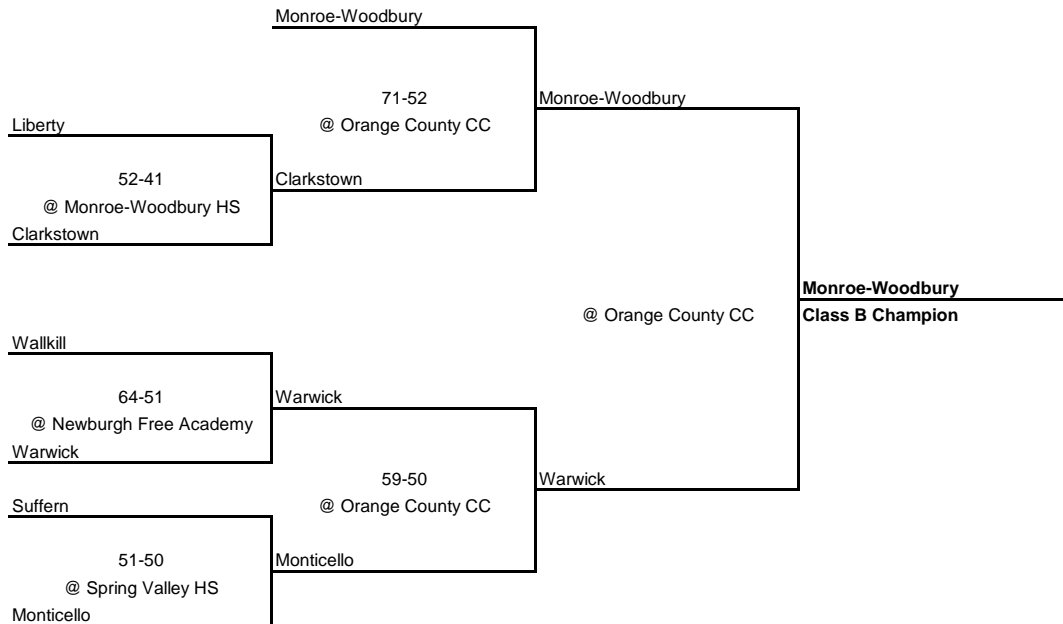

1960 CLASS A CHAMPIONSHIP

New York State Section IX

SEMI FINAL

FINAL

1960 CLASS B CHAMPIONSHIP

New York State Section IX

QUARTERFINAL

SEMI FINAL

FINAL

1960 CLASS C-D CHAMPIONSHIP

New York State Section IX

QUARTERFINAL

SEMI FINAL

FINAL