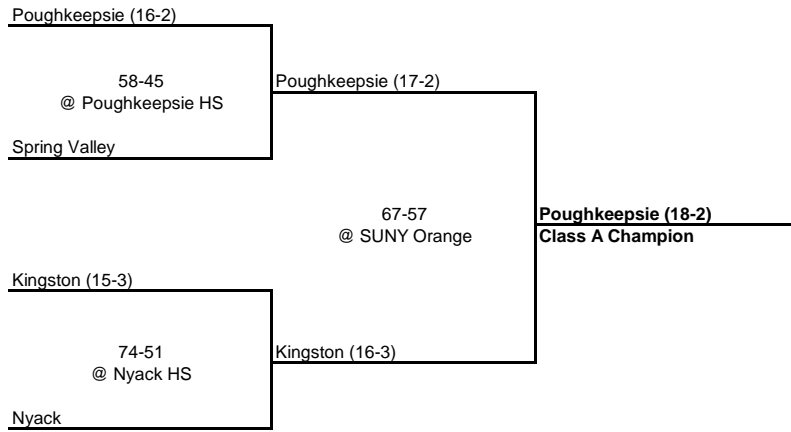

1960 CLASS A CHAMPIONSHIP

New York State Section IX

SEMI FINAL

FINAL

1960 CLASS B CHAMPIONSHIP

New York State Section IX

QUARTERFINAL

SEMI FINAL

FINAL

1960 CLASS C-D CHAMPIONSHIP

New York State Section IX

QUARTERFINAL

SEMI FINAL

FINAL