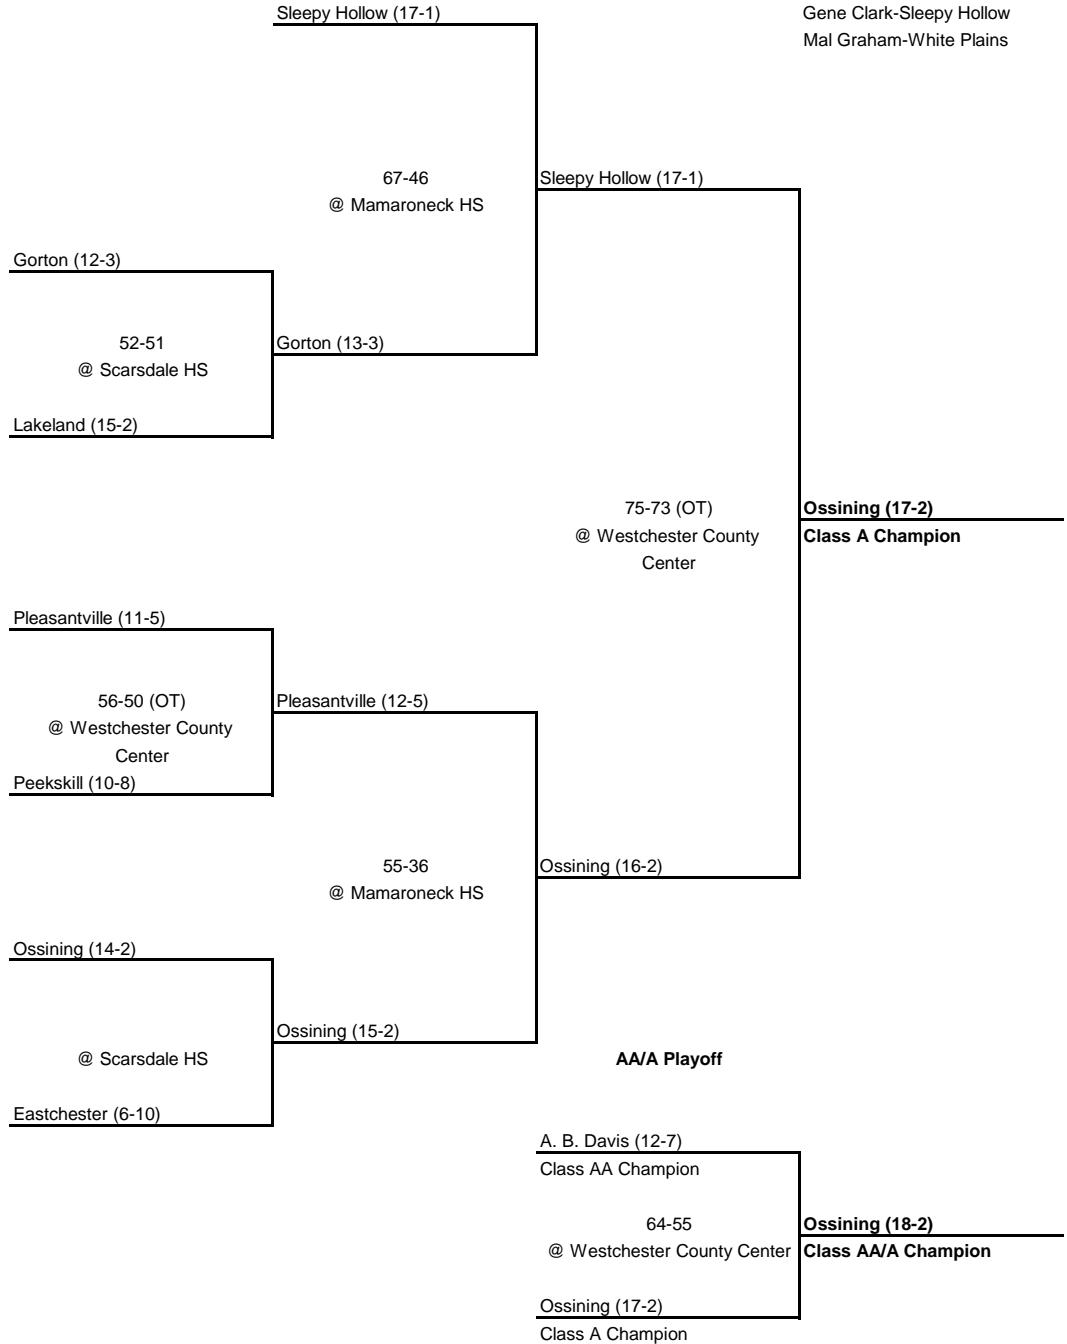

**1962 CLASS A CHAMPIONSHIP**

**New York State Section I**

QUARTERFINAL

SEMI FINAL

FINAL

Section 1

**All-Tournament Team**

Wes Bialosuknia-F.D. Roosevelt  
 Tom Dilworth-F.D. Roosevelt  
 Ken Ackerman-F.D. Roosevelt  
 Gene Clark-Sleepy Hollow  
 Mal Graham-White Plains