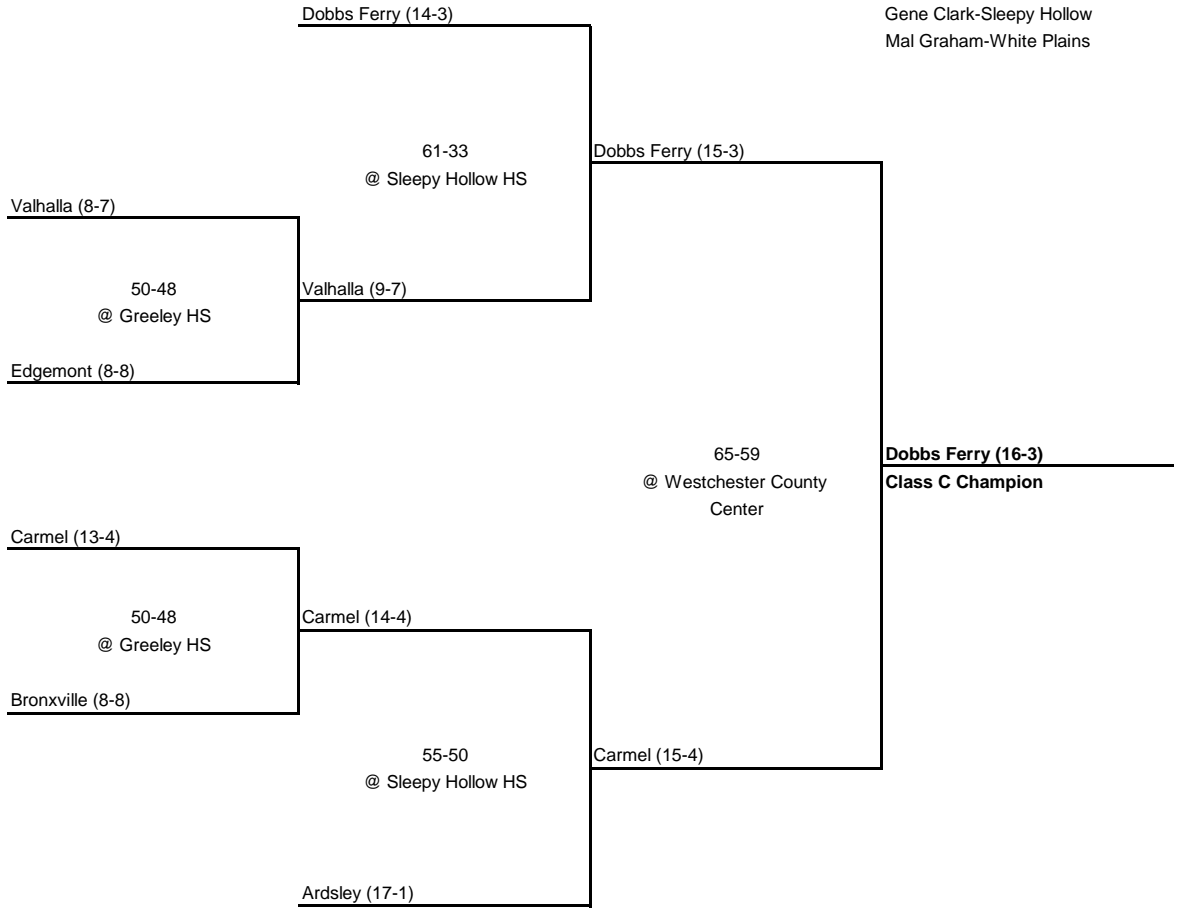

**1962 CLASS C CHAMPIONSHIP**

**New York State Section I**

QUARTERFINAL

SEMI FINAL

FINAL

Section 1

All-Tournament Team

Wes Bialosuknia-F.D. Roosevelt  
Tom Dilworth-F.D. Roosevelt  
Ken Ackerman-F.D. Roosevelt  
Gene Clark-Sleepy Hollow  
Mal Graham-White Plains