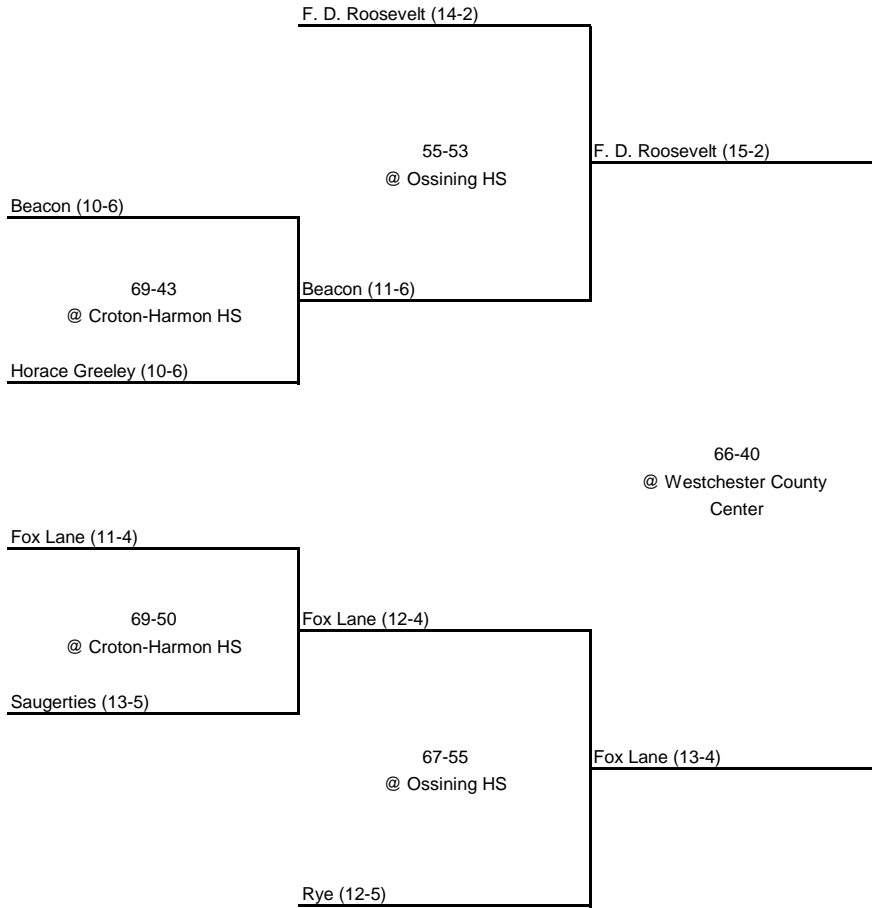

**1962 CLASS B CHAMPIONSHIP**

**New York State Section I**

QUARTERFINAL

SEMI FINAL

FINAL

Section 1

All-Tournament Team

Wes Bialosuknia-F.D. Roosevelt  
Tom Dilworth-F.D. Roosevelt  
Ken Ackerman-F.D. Roosevelt  
Gene Clark-Sleepy Hollow  
Mal Graham-White Plains