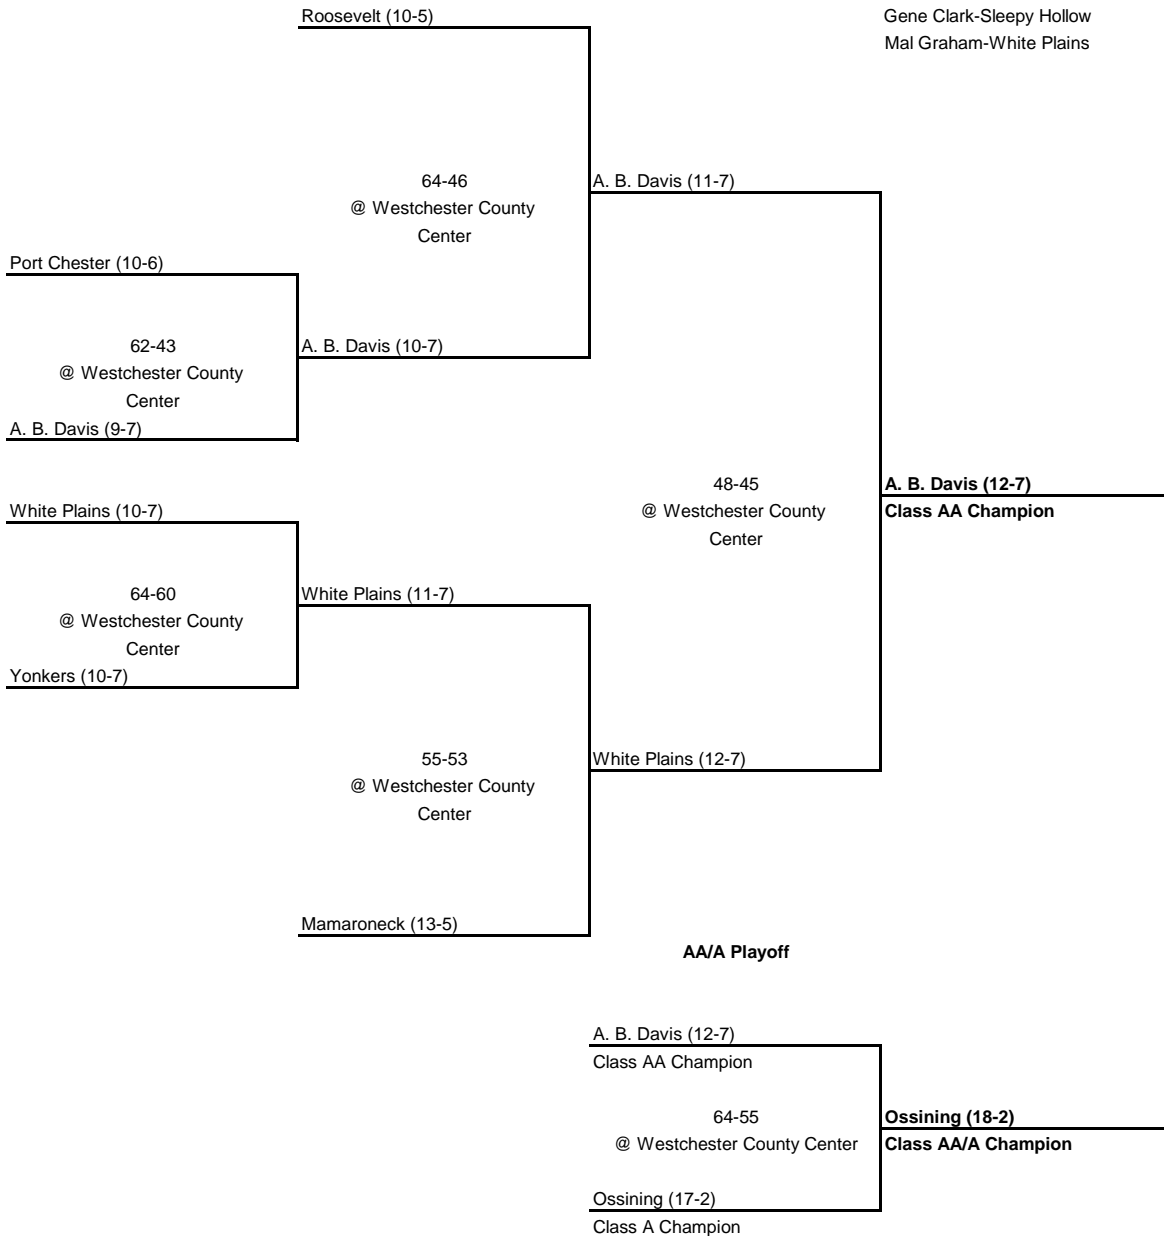

**1962 CLASS AA CHAMPIONSHIP**

**New York State Section I**

QUARTERFINAL

SEMI FINAL

FINAL

Section 1

**All-Tournament Team**

Wes Bialosuknia-F.D. Roosevelt  
 Tom Dilworth-F.D. Roosevelt  
 Ken Ackerman-F.D. Roosevelt  
 Gene Clark-Sleepy Hollow  
 Mal Graham-White Plains

**1962 CLASS A CHAMPIONSHIP**

**New York State Section I**

QUARTERFINAL

SEMI FINAL

FINAL

Section 1

**All-Tournament Team**

Wes Bialosuknia-F.D. Roosevelt  
 Tom Dilworth-F.D. Roosevelt  
 Ken Ackerman-F.D. Roosevelt  
 Gene Clark-Sleepy Hollow  
 Mal Graham-White Plains