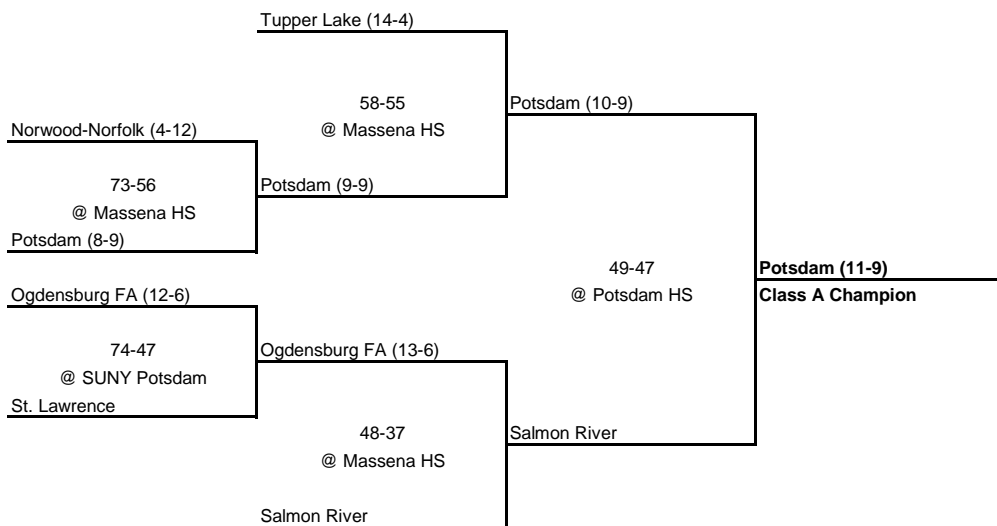

---

---

**1963 CLASS A CHAMPIONSHIP**

---

---

**New York State Section X**

---

SEMI FINAL

FINAL

---

---

**1963 CLASS B CHAMPIONSHIP**

---

---

**New York State Section X**

---

SEMI FINAL

FINAL

**1963 CLASS C CHAMPIONSHIP**

**New York State Section X**

ROUND 1

QUARTERFINAL

SEMI FINAL

FINAL

---

---

**1963 NORTHERN ATLANTIC CHAMPIONSHIP**

---

---

**New York State Section X**

---

---