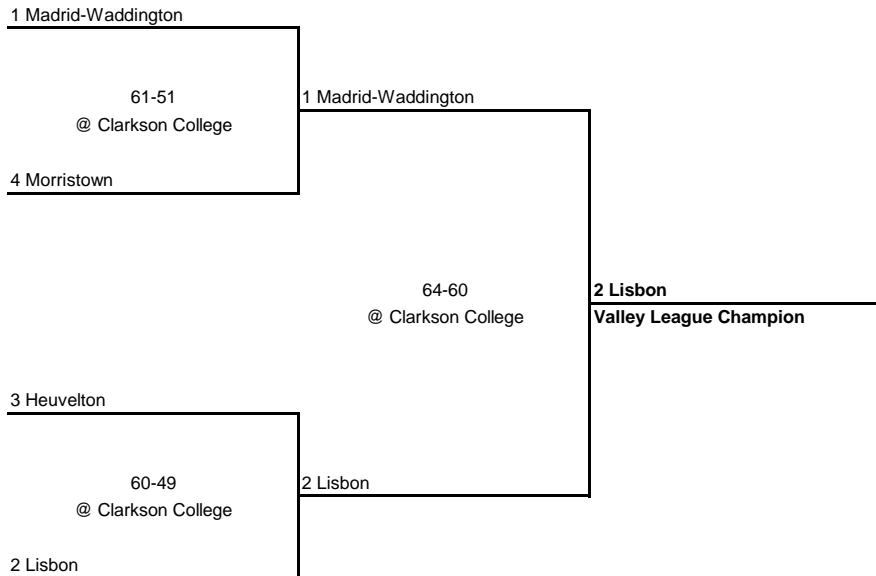

1963 VALLEY LEAGUE CHAMPIONSHIP

New York State Section X

SEMI FINAL

FINAL