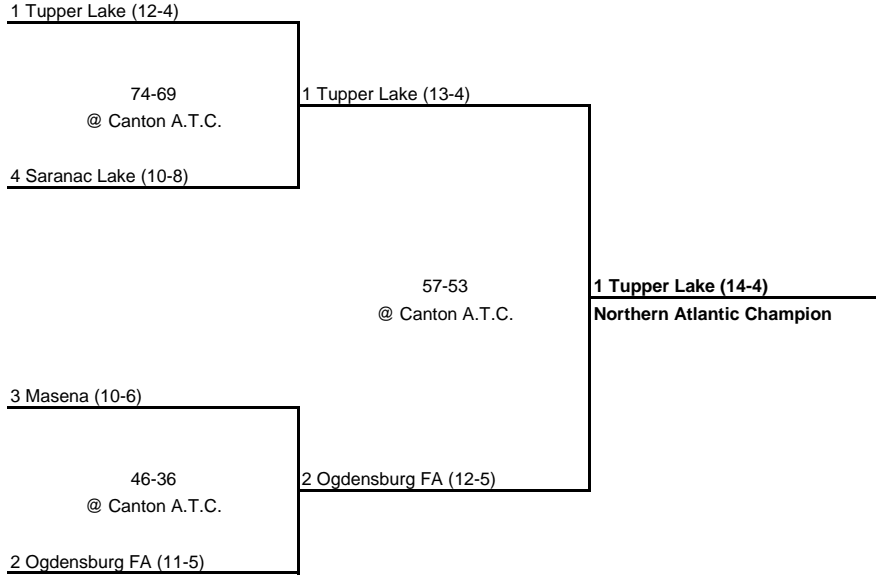

---

---

**1963 NORTHERN ATLANTIC CHAMPIONSHIP**

---

---

**New York State Section X**

---

---

SEMI FINAL

FINAL

---

---

**1963 VALLEY LEAGUE CHAMPIONSHIP**

---

---

**New York State Section X**