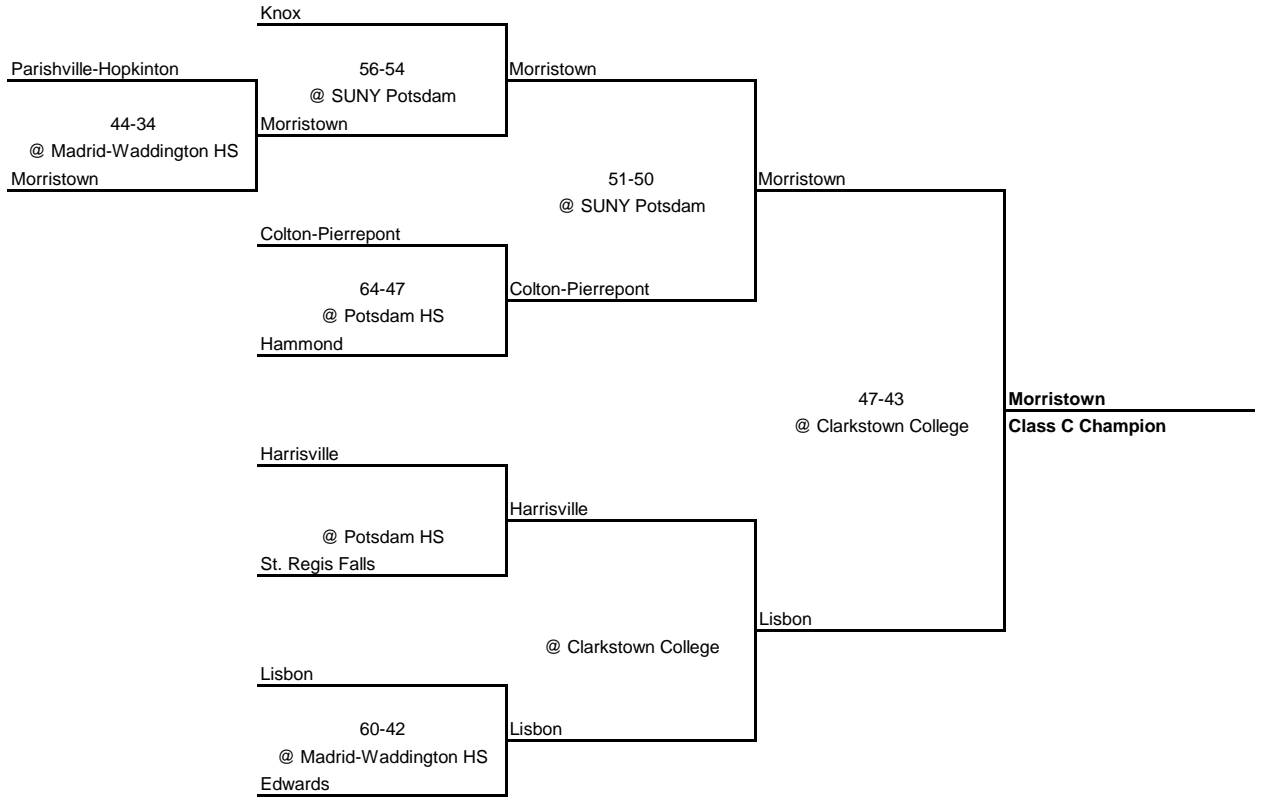

SEMI FINAL

FINAL

**1963 CLASS C CHAMPIONSHIP**

**New York State Section X**

ROUND 1

QUARTERFINAL

SEMI FINAL

FINAL