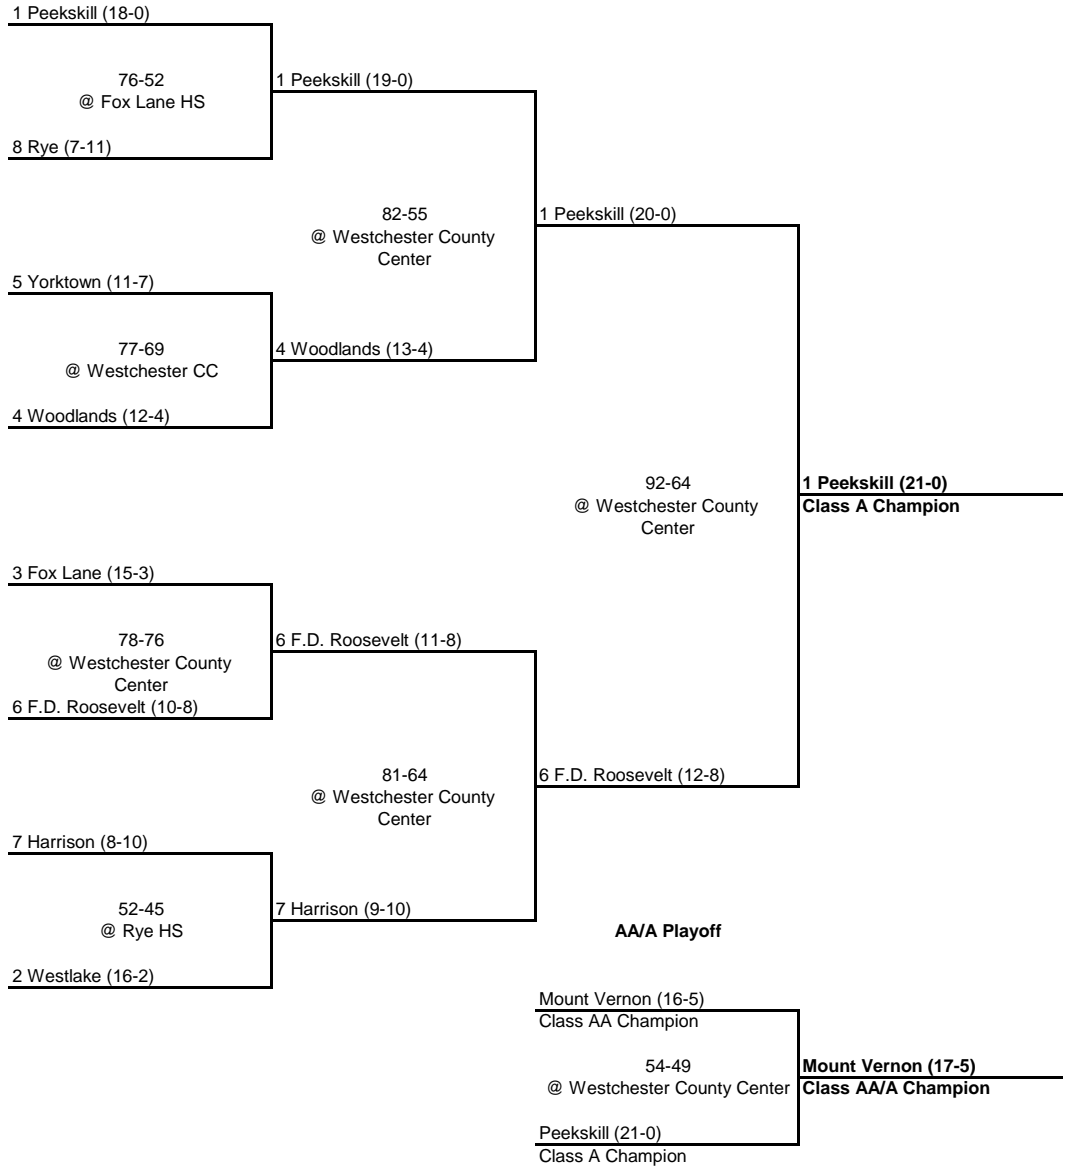

1968 CLASS A CHAMPIONSHIP

New York State Section I

QUARTERFINAL

SEMI FINAL

FINAL