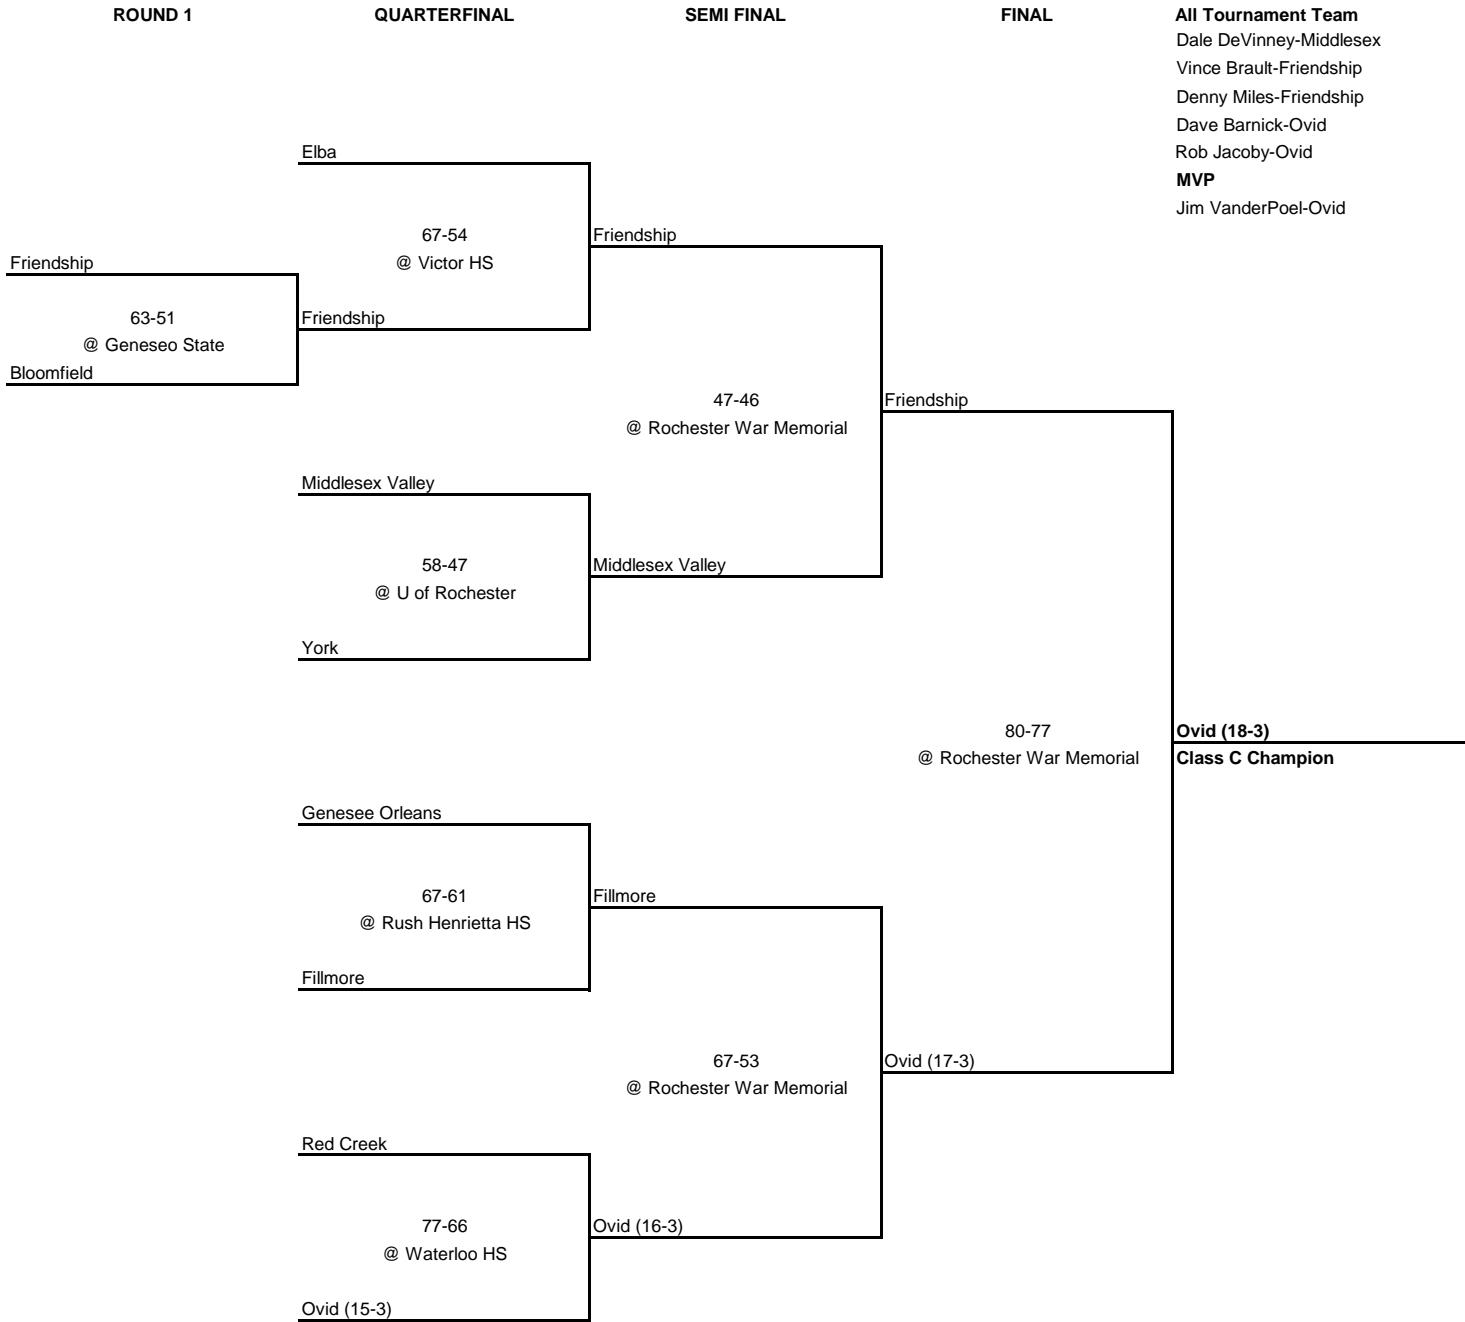

1968 CLASS AA CHAMPIONSHIP

New York State Section V

1968 CLASS A CHAMPIONSHIP

New York State Section V

1968 CLASS B CHAMPIONSHIP

New York State Section V

1968 CLASS C CHAMPIONSHIP

New York State Section V

1968 CLASS D CHAMPIONSHIP

New York State Section V