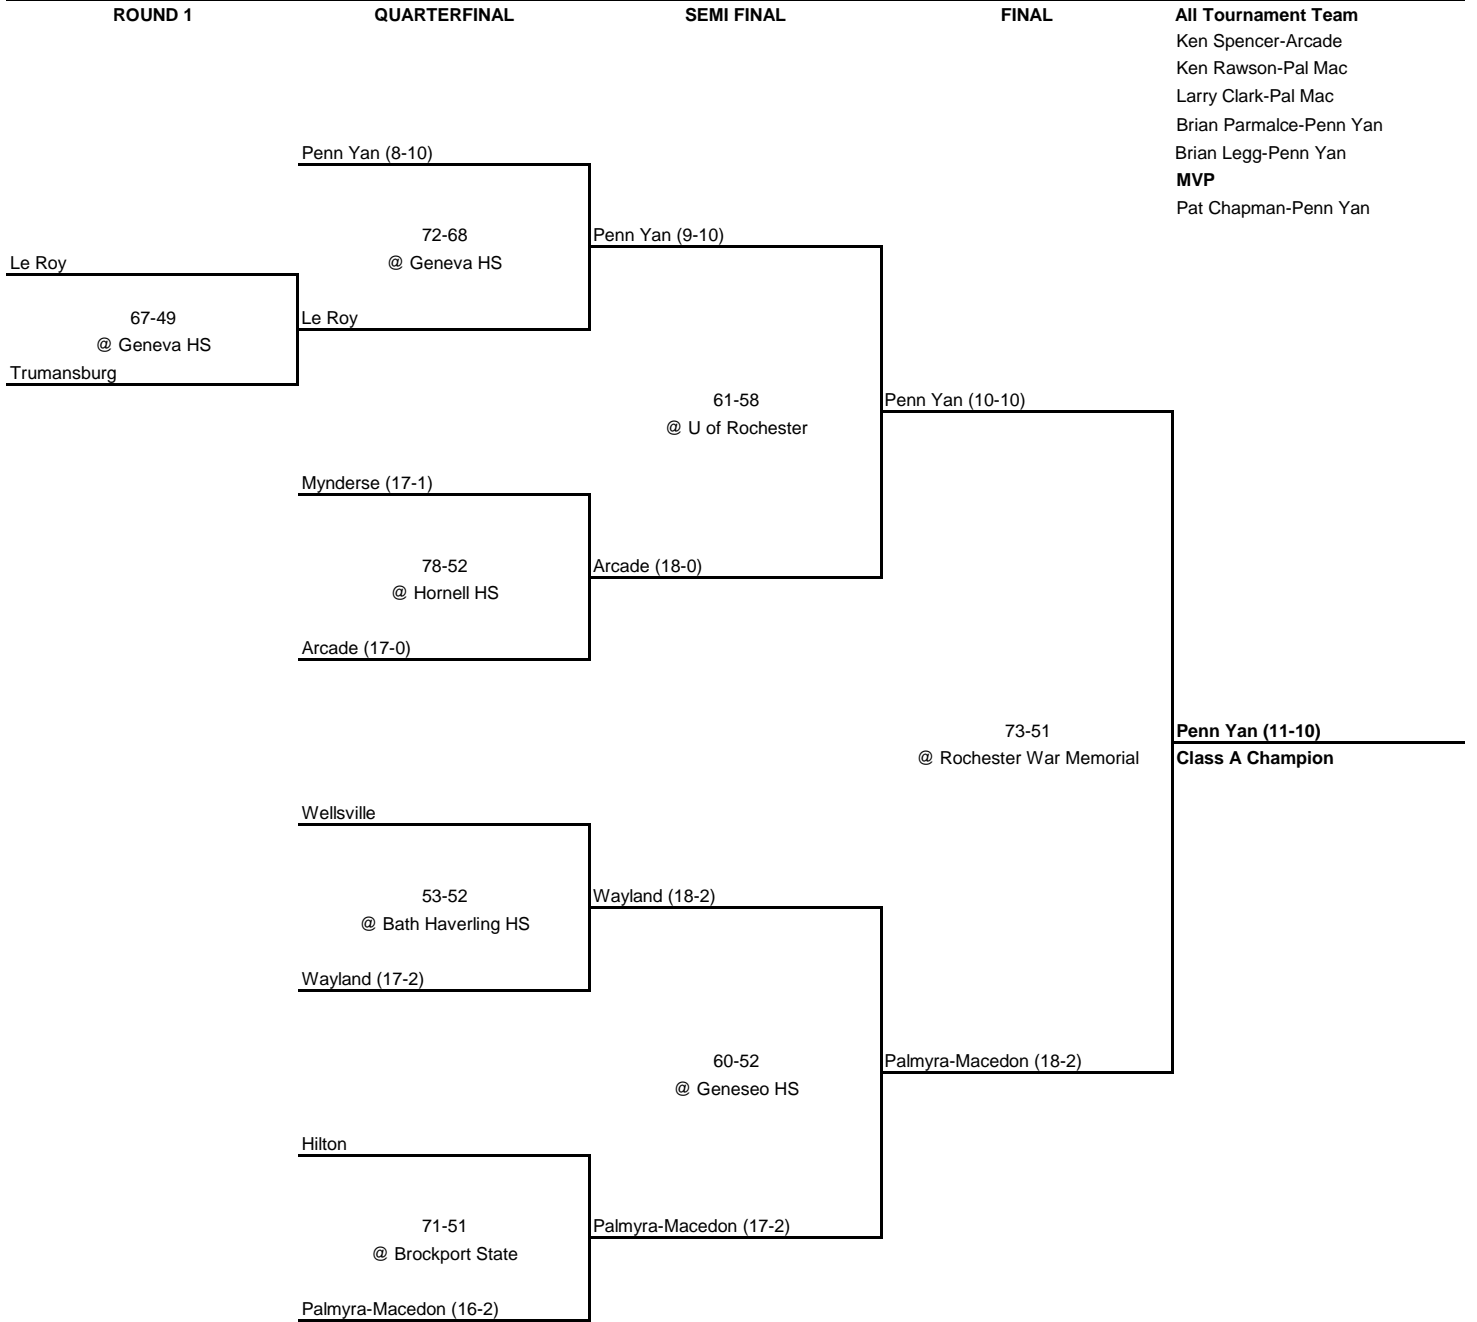

1968 CLASS AA CHAMPIONSHIP

New York State Section V

1968 CLASS A CHAMPIONSHIP

New York State Section V

1968 CLASS B CHAMPIONSHIP

New York State Section V

1968 CLASS C CHAMPIONSHIP

New York State Section V

1968 CLASS D CHAMPIONSHIP

New York State Section V