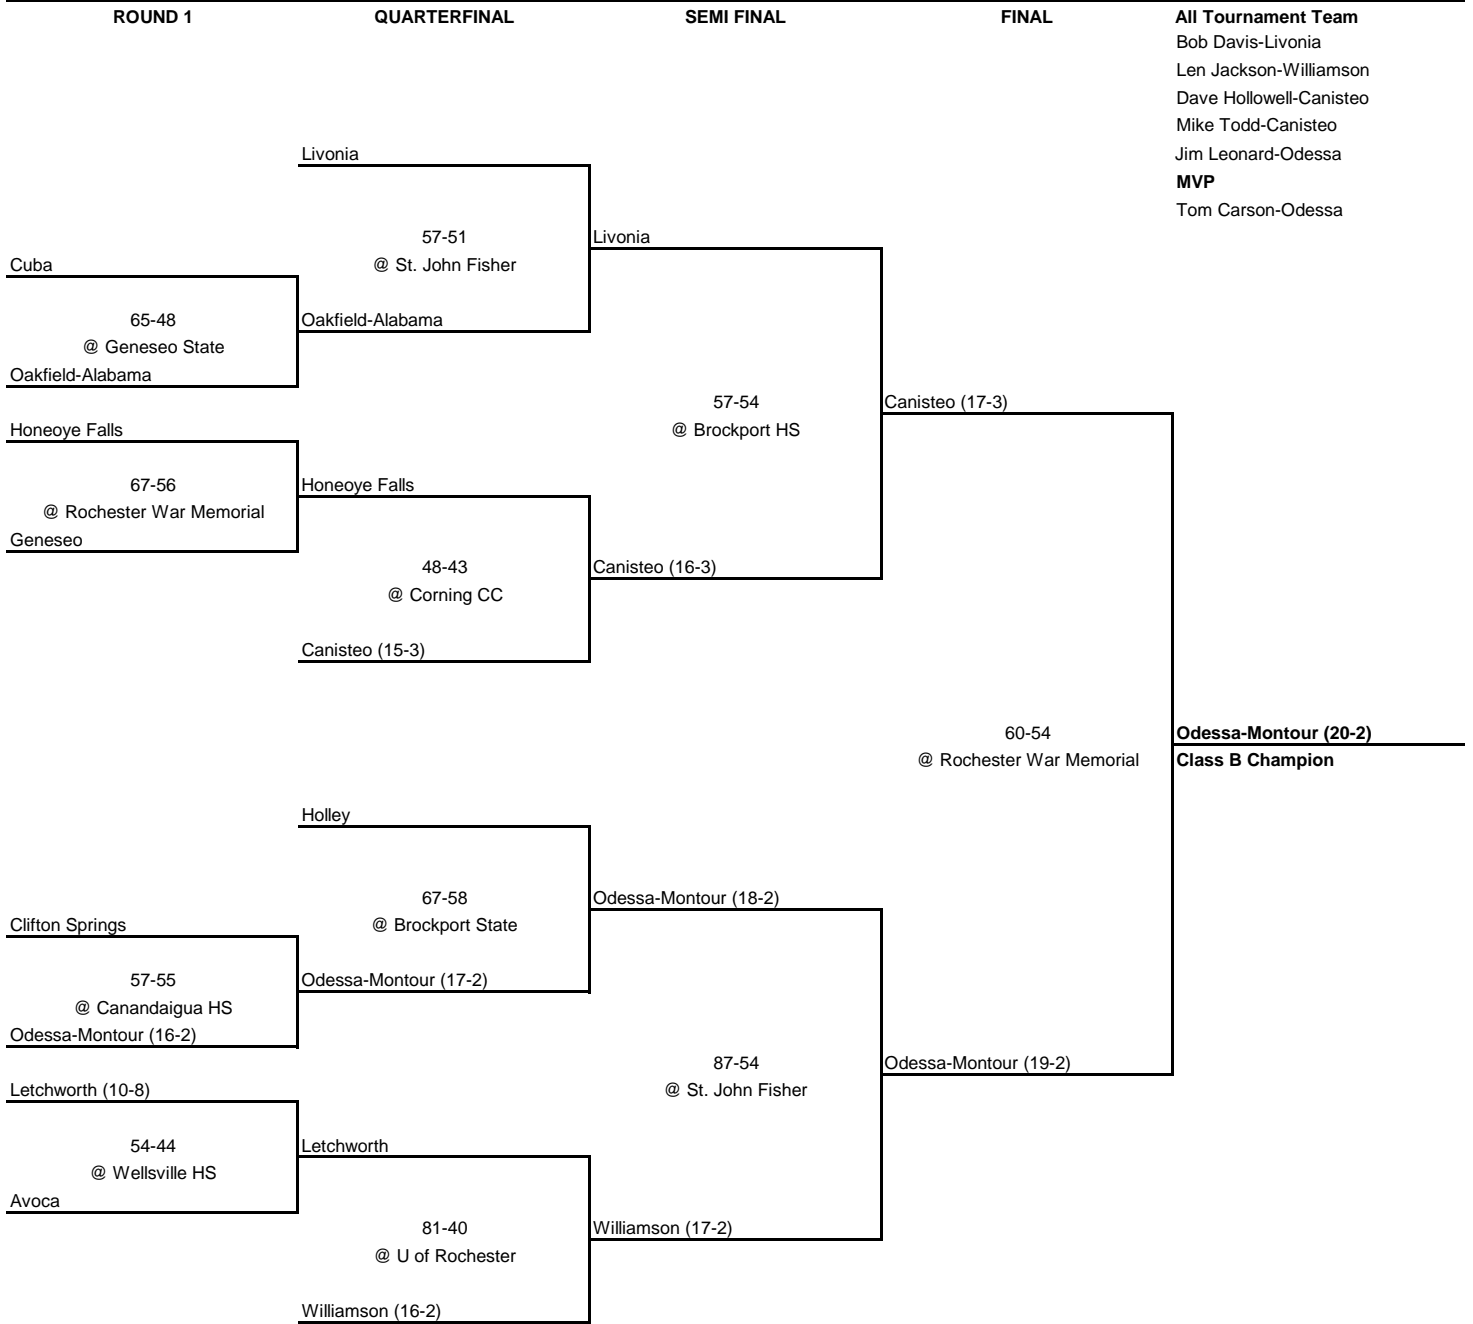

1968 CLASS AA CHAMPIONSHIP

New York State Section V

1968 CLASS A CHAMPIONSHIP

New York State Section V

1968 CLASS B CHAMPIONSHIP

New York State Section V

1968 CLASS C CHAMPIONSHIP

New York State Section V

1968 CLASS D CHAMPIONSHIP

New York State Section V