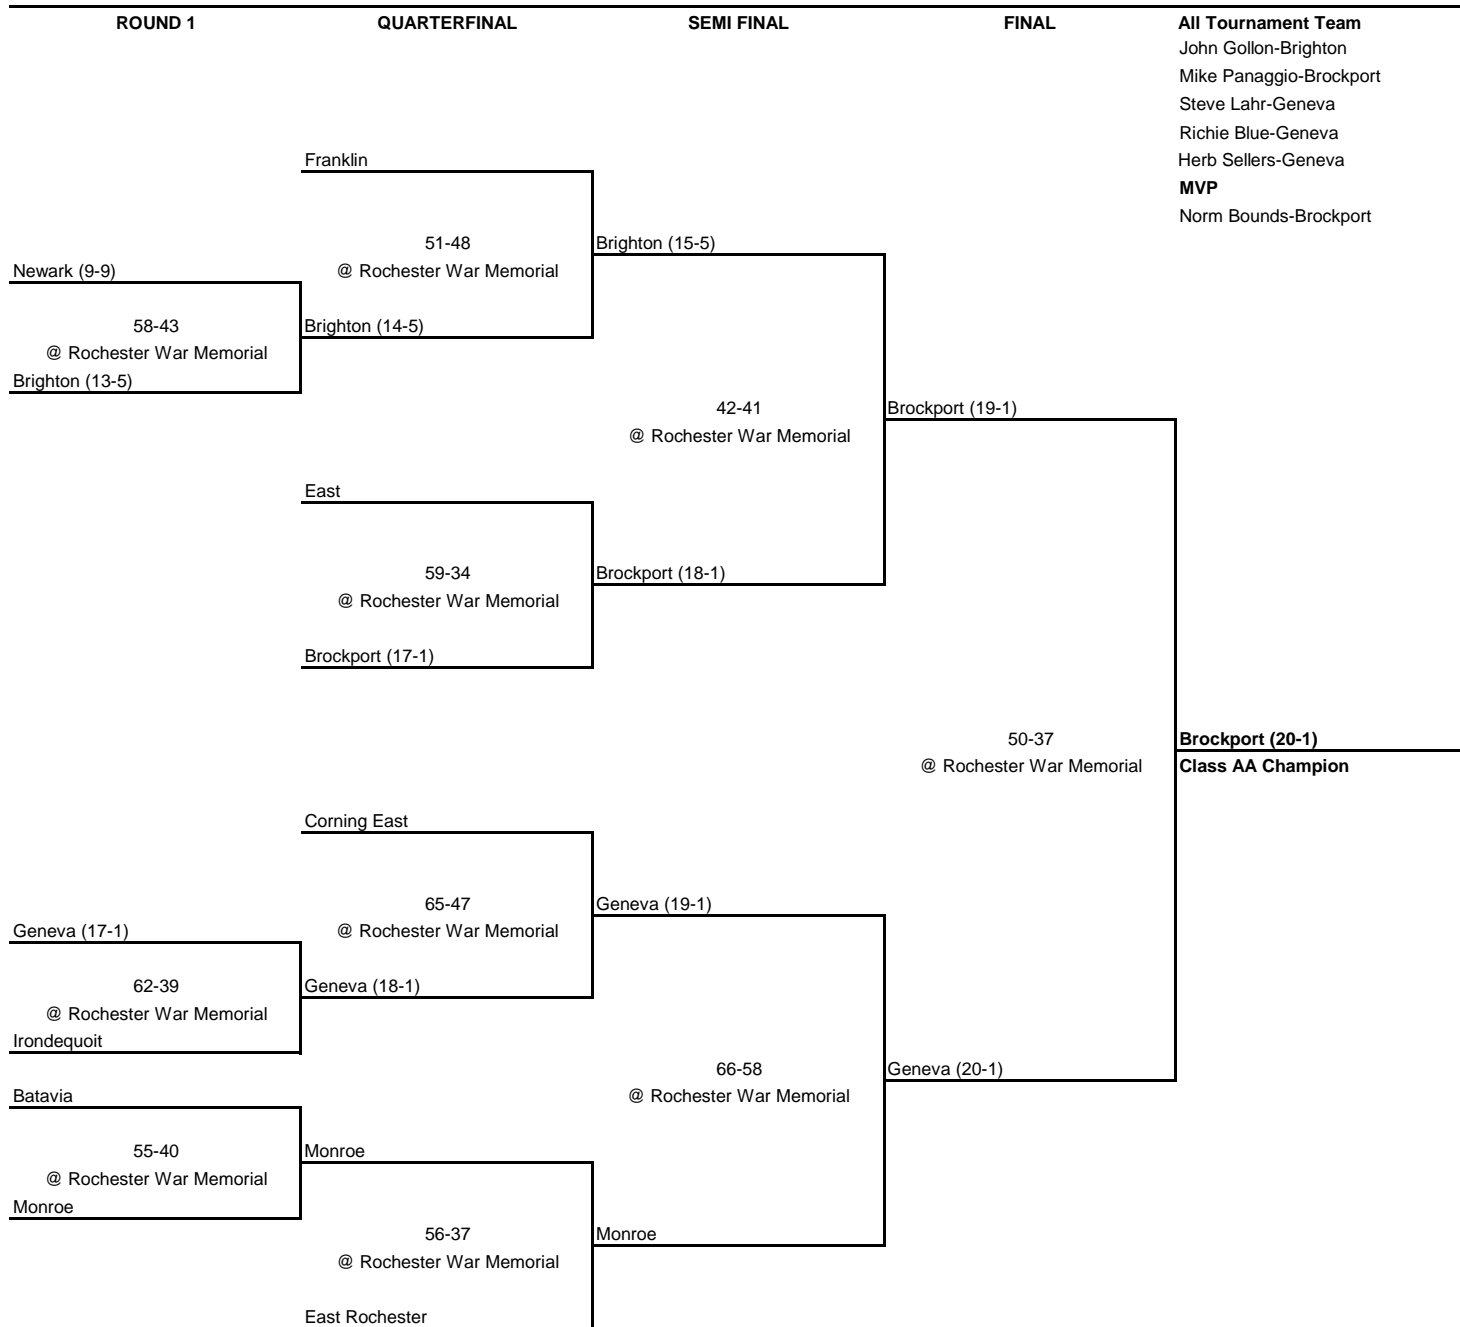

1968 CLASS AA CHAMPIONSHIP

New York State Section V

1968 CLASS A CHAMPIONSHIP

New York State Section V

1968 CLASS B CHAMPIONSHIP

New York State Section V

1968 CLASS C CHAMPIONSHIP

New York State Section V

1968 CLASS D CHAMPIONSHIP

New York State Section V