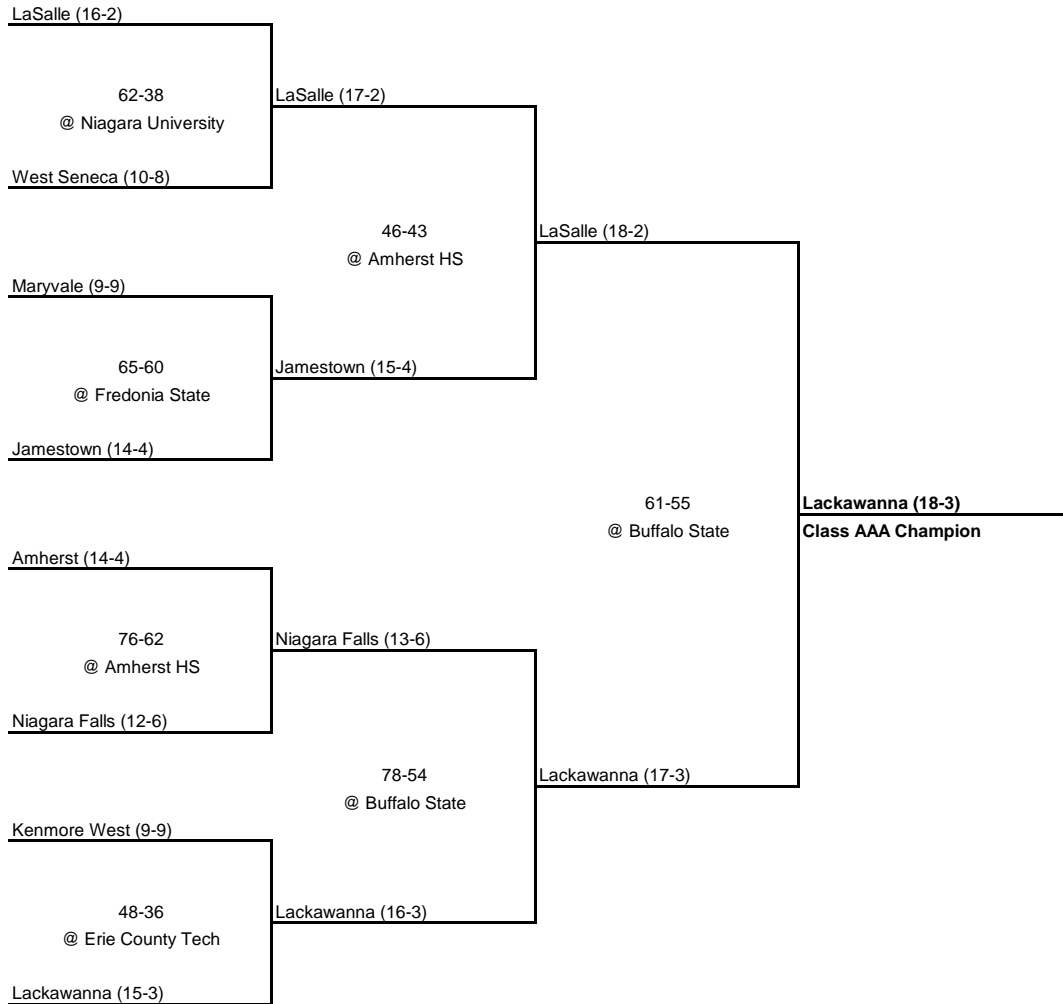

1968 Class AAA Championship

New York State Section VI

QUARTERFINAL

SEMI FINAL

FINAL

1968 Class AA Championship

New York State Section VI

QUARTERFINAL

SEMI FINAL

FINAL

1968 Class A Championship

New York State Section VI

QUARTERFINAL

SEMI FINAL

FINAL

Salamanca (17-1)