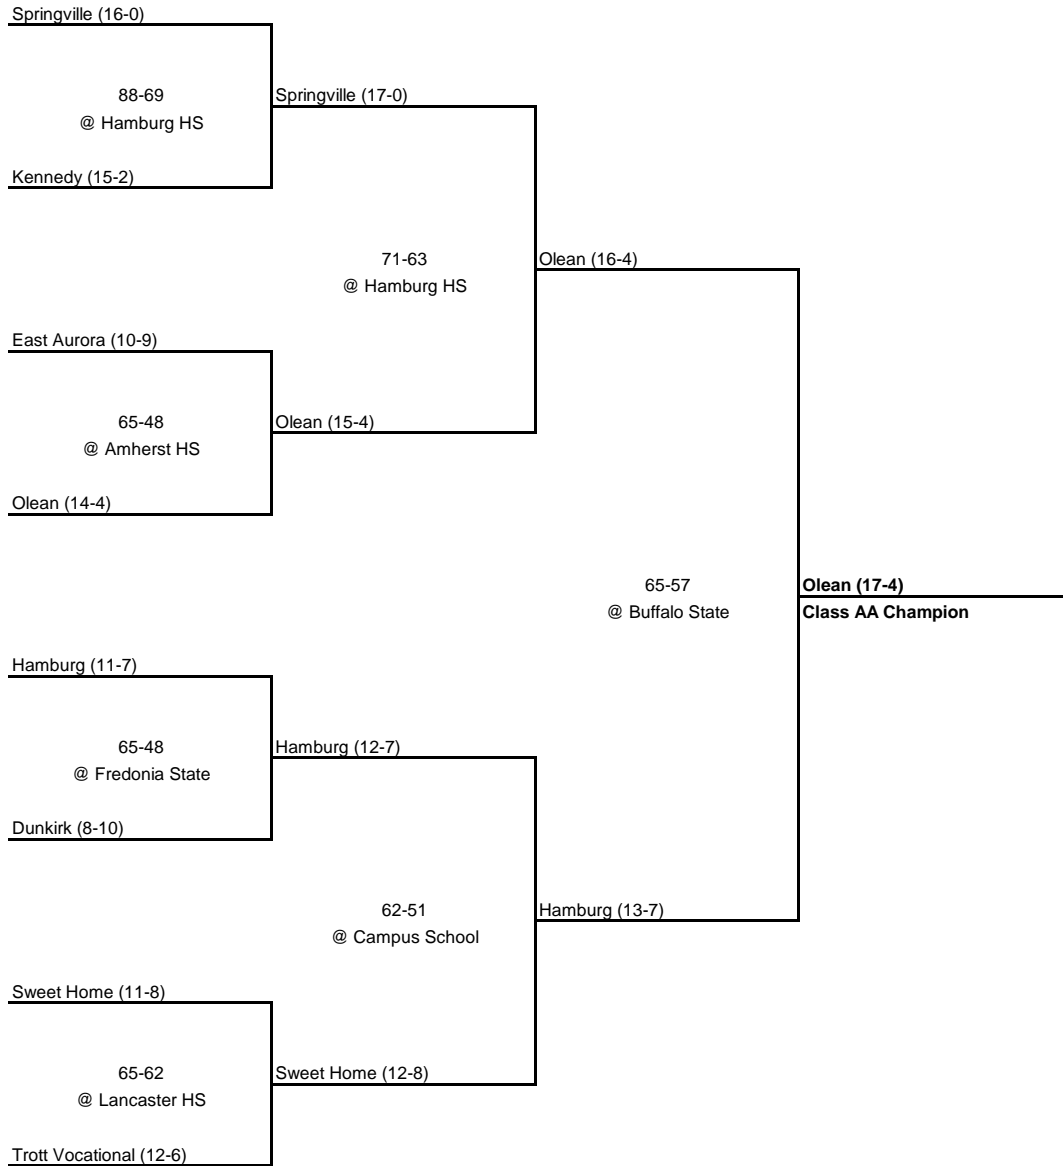

1968 Class AAA Championship

New York State Section VI

QUARTERFINAL

SEMI FINAL

FINAL

1968 Class AA Championship

New York State Section VI

QUARTERFINAL

SEMI FINAL

FINAL

1968 Class A Championship

New York State Section VI

QUARTERFINAL

SEMI FINAL

FINAL

Salamanca (17-1)