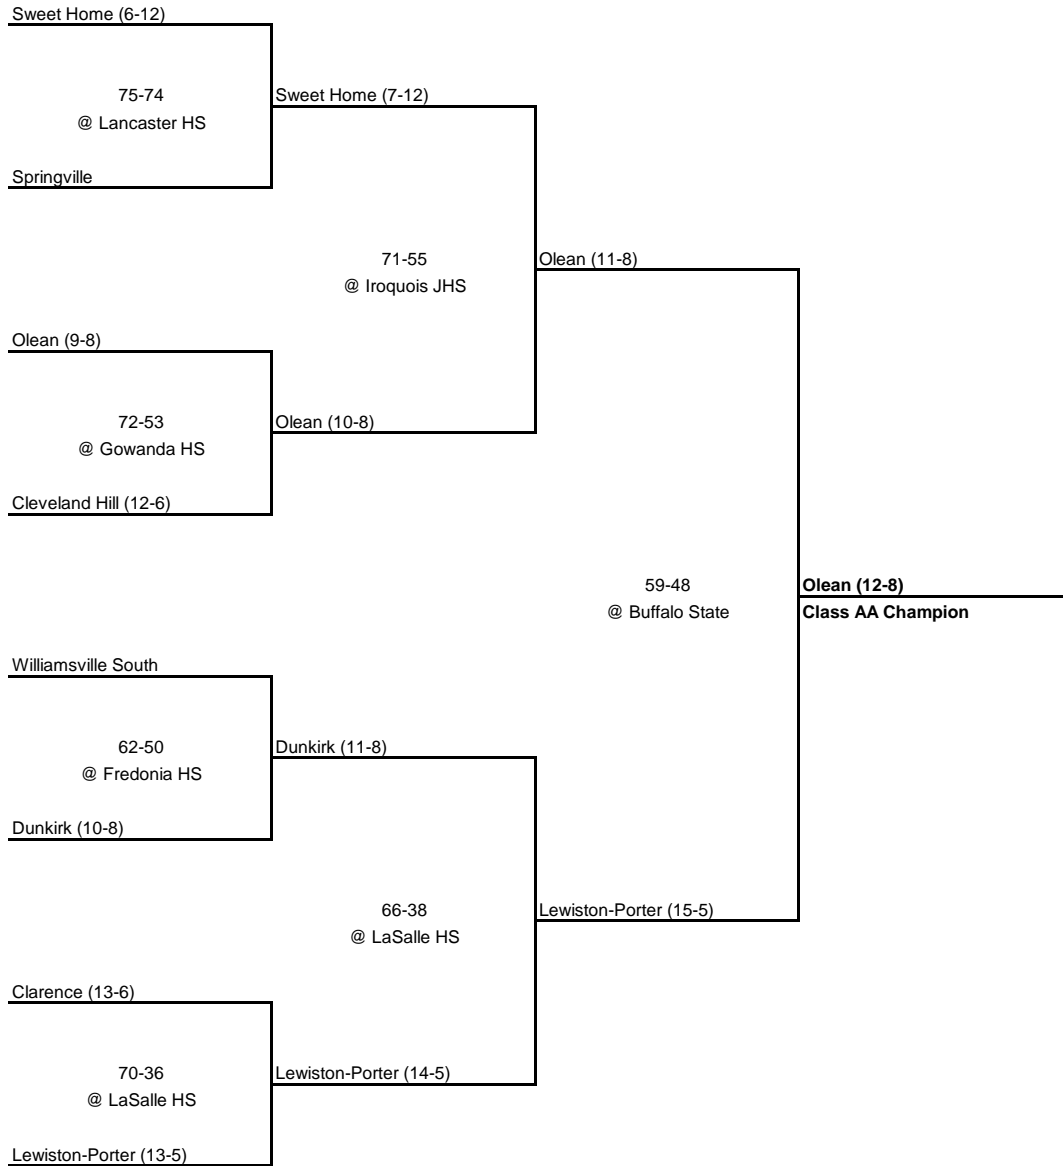


1969 Class AAA Championship

New York State Section VI

QUARTERFINAL

SEMI FINAL

FINAL

1969 Class AA Championship

New York State Section VI

QUARTERFINAL

SEMI FINAL

FINAL

1969 Class A Championship

New York State Section VI

QUARTERFINAL

SEMI FINAL

FINAL

Royalton-Hartland (15-4)