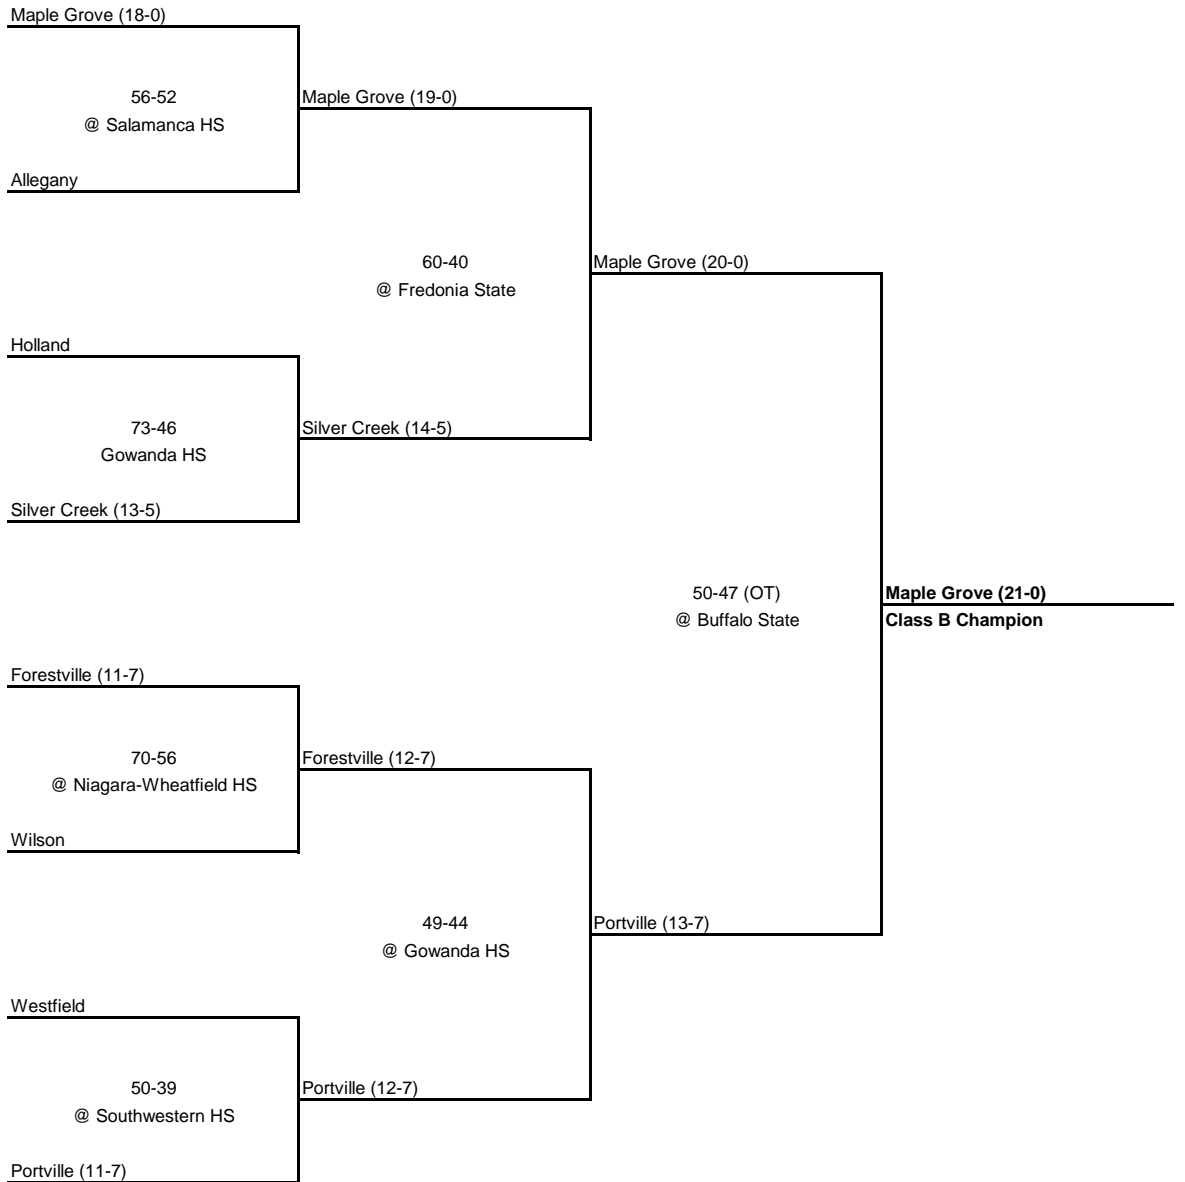

1969 Class B Championship

New York State Section VI

QUARTERFINAL

SEMI FINAL

FINAL