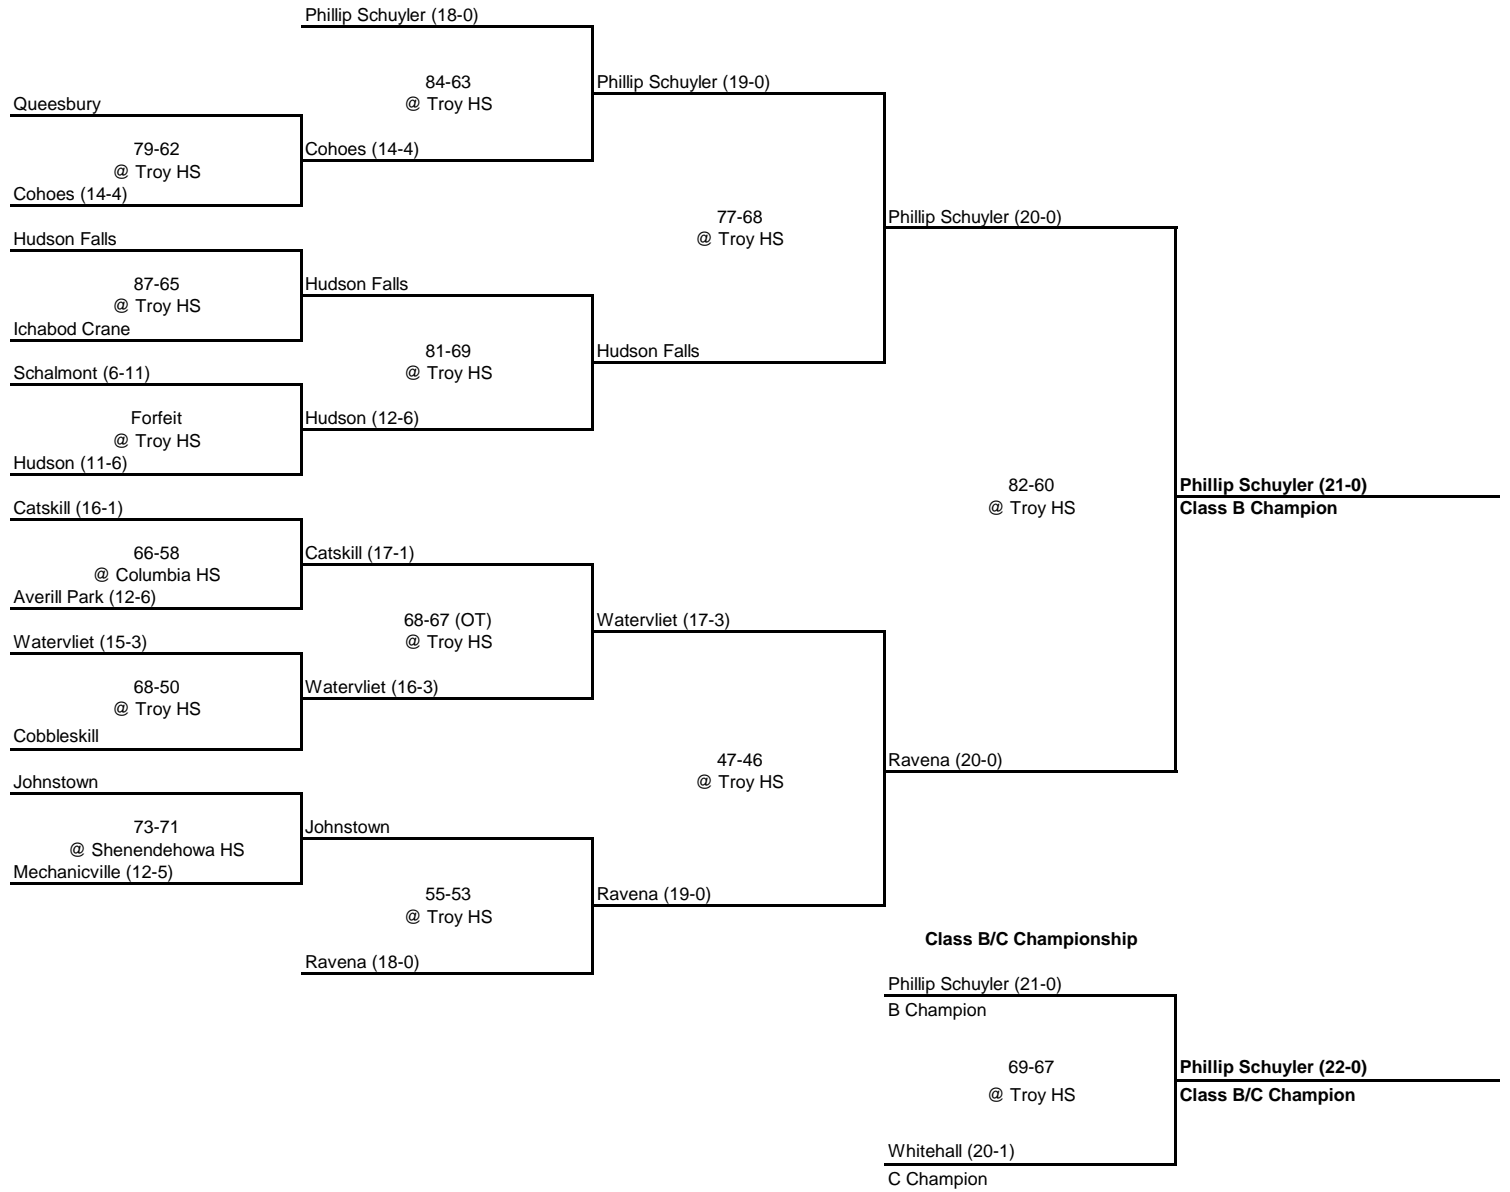

Mont Pleasant (14-7)

A Champion

1971 CLASS B CHAMPIONSHIP

New York State Section II

ROUND 1

QUARTERFINAL

SEMI FINAL

FINAL