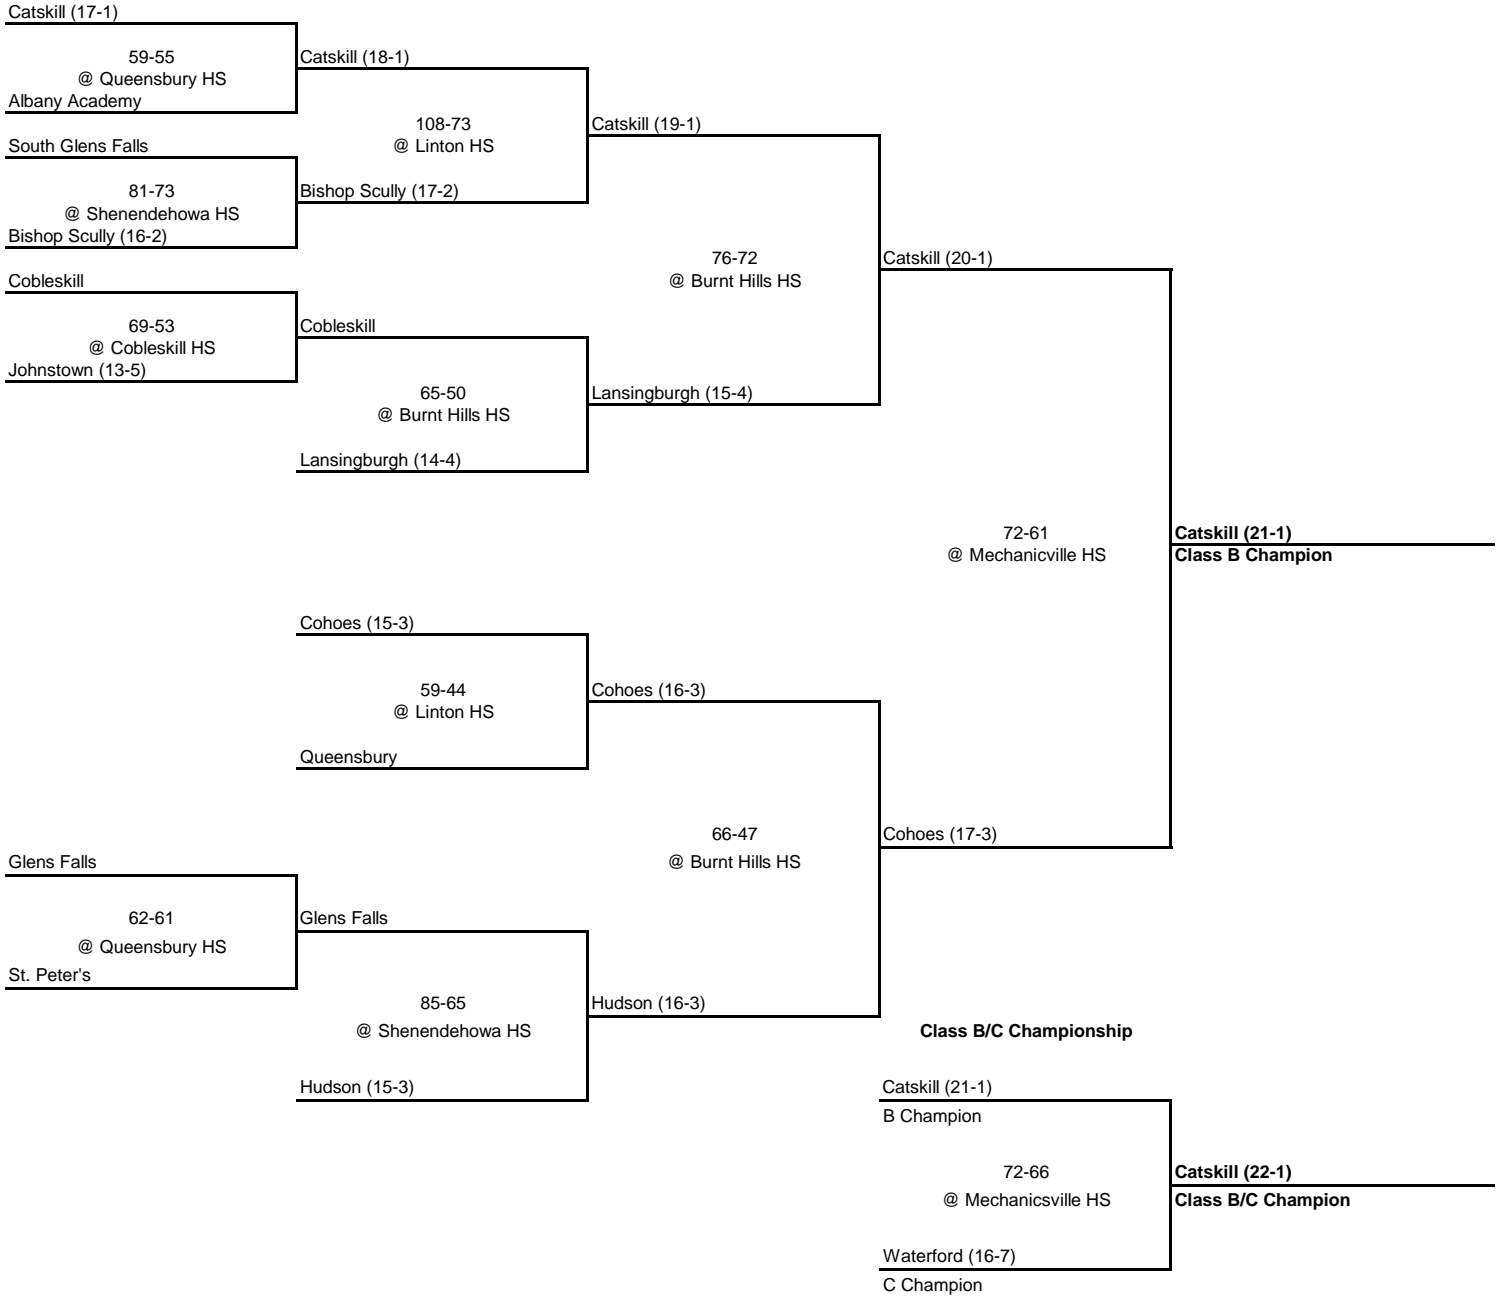

SEMI FINAL

FINAL

1976 CLASS B CHAMPIONSHIP

New York State Section II

ROUND 1

QUARTERFINAL

SEMI FINAL

FINAL