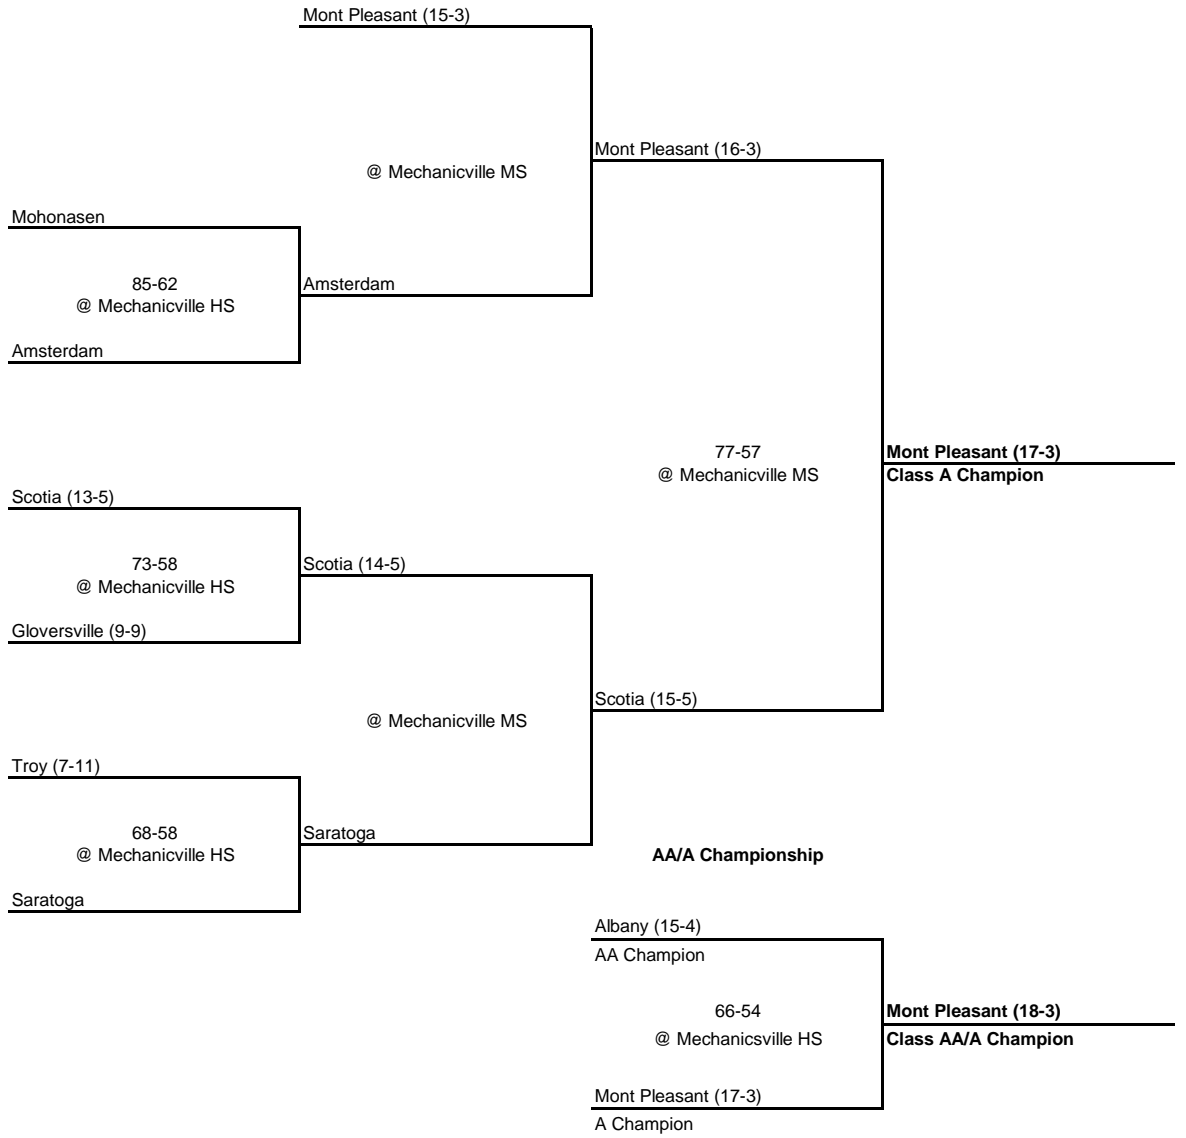

1976 CLASS AA CHAMPIONSHIP

New York State Section II

QUARTERFINAL

SEMI FINAL

FINAL

1976 CLASS A CHAMPIONSHIP

New York State Section II

QUARTERFINAL

SEMI FINAL

FINAL

1976 CLASS B CHAMPIONSHIP

New York State Section II

ROUND 1

QUARTERFINAL

SEMI FINAL

FINAL