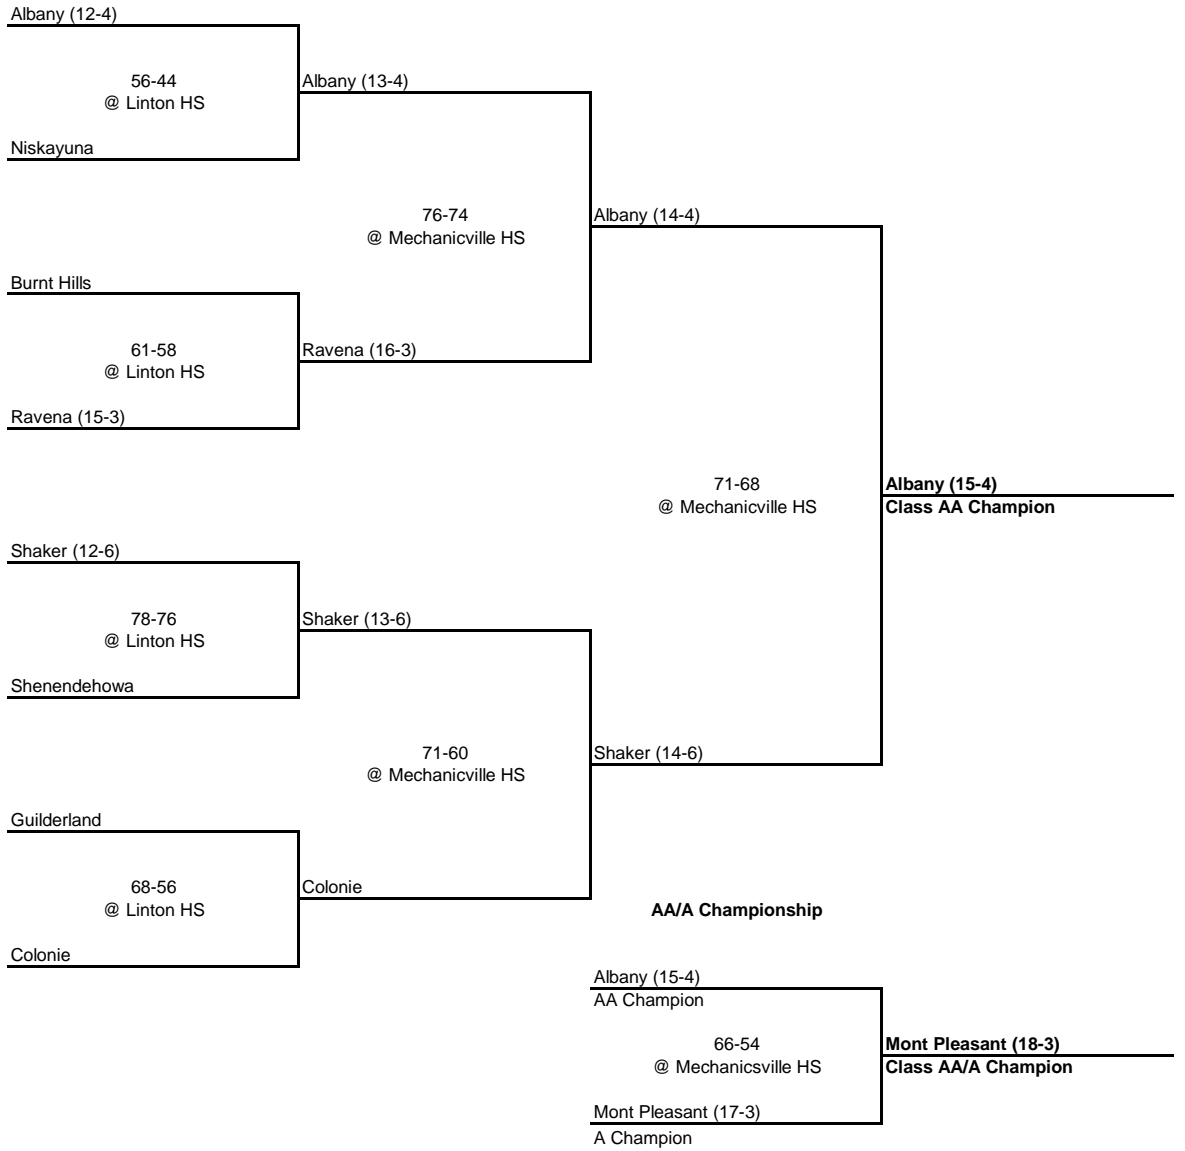

1976 CLASS AA CHAMPIONSHIP

New York State Section II

QUARTERFINAL

SEMI FINAL

FINAL

1976 CLASS A CHAMPIONSHIP

New York State Section II

QUARTERFINAL

SEMI FINAL

FINAL

1976 CLASS B CHAMPIONSHIP

New York State Section II

ROUND 1

QUARTERFINAL

SEMI FINAL

FINAL