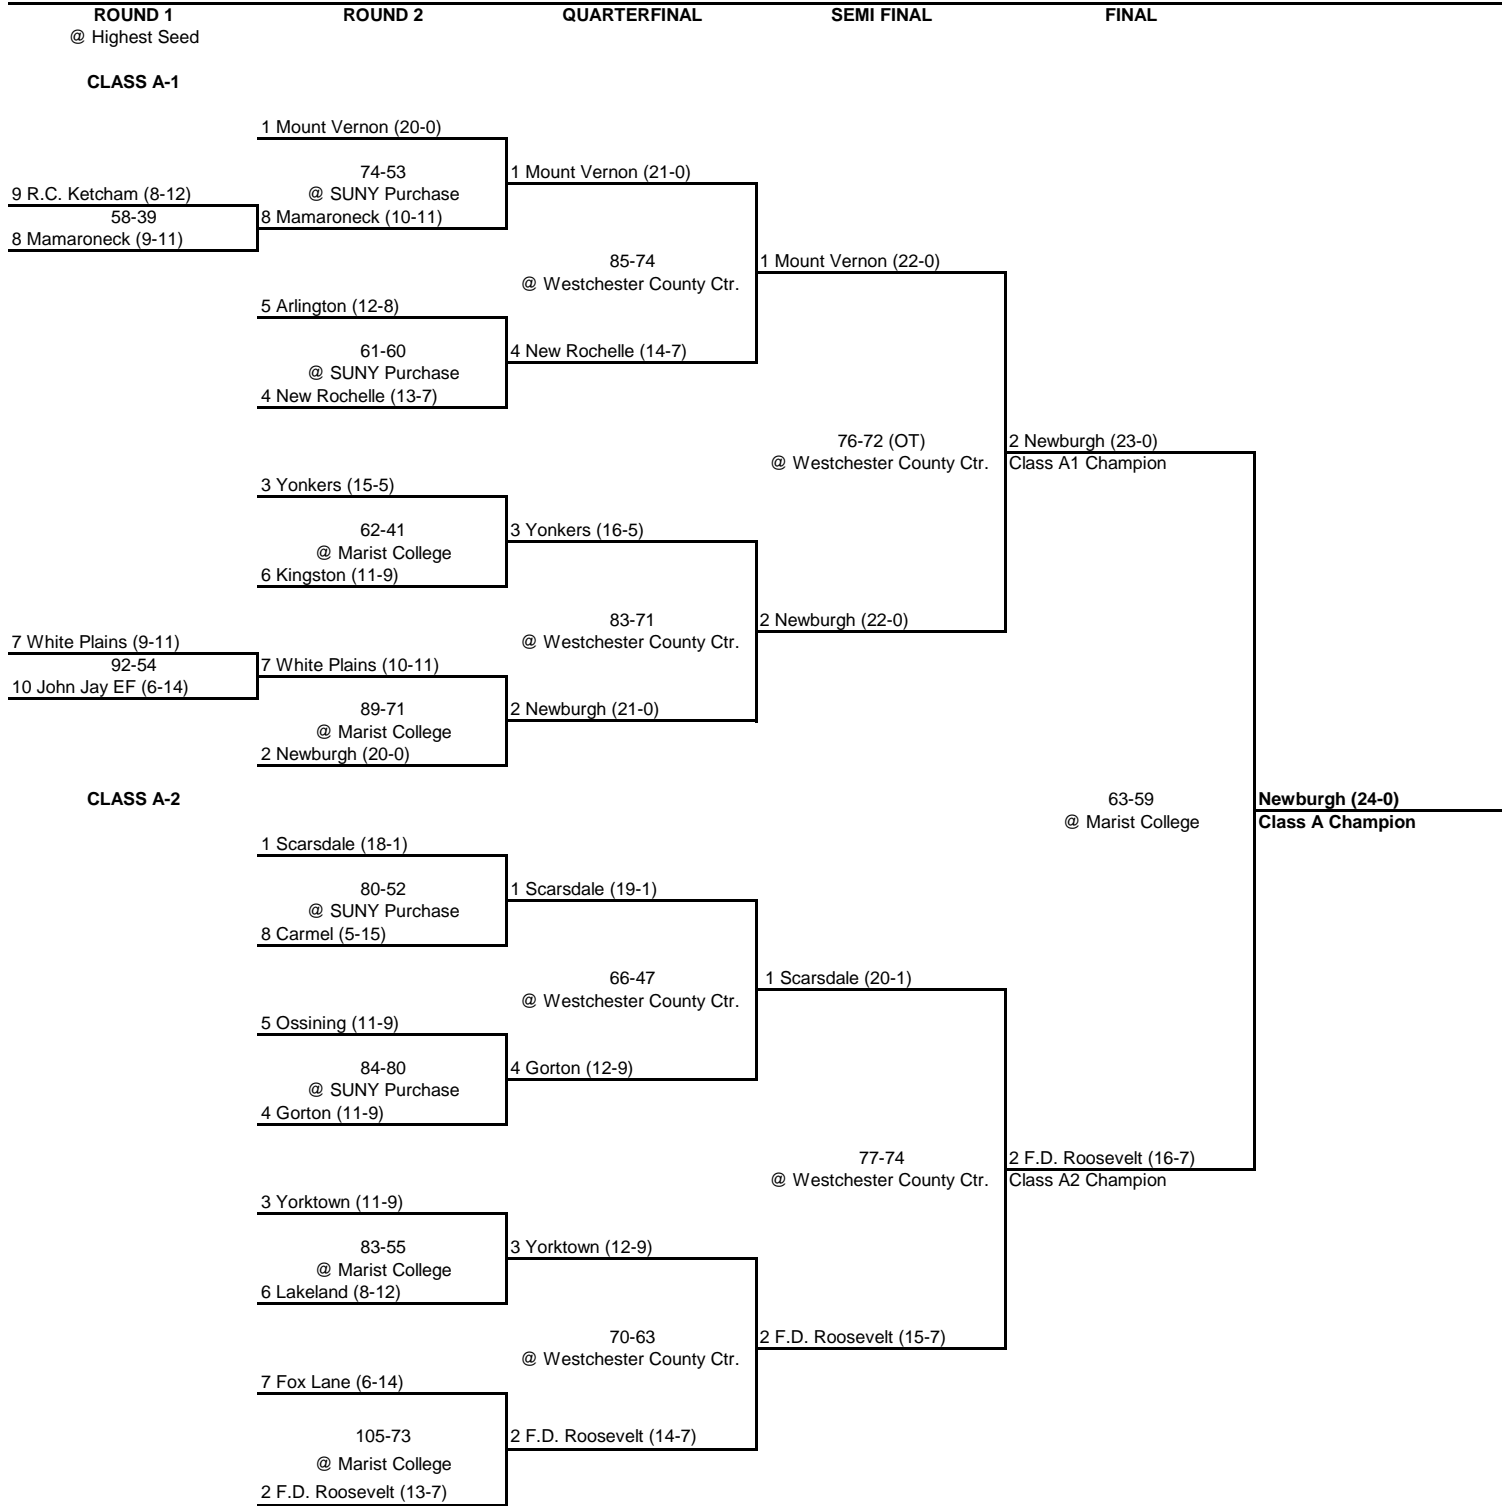

1980 CLASS A CHAMPIONSHIP

New York State Section I

1980 CLASS B CHAMPIONSHIP

New York State Section I

Horace Greeley (21-3)
Class B Champion

1980 CLASS C CHAMPIONSHIP

New York State Section I

ROUND 1 @ Highest Seed **ROUND 2** **QUARTERFINAL** **SEMI FINAL** **FINAL**

NOTE: Hastings will represent Class C and Haldane Class D in the Regional Tournament.

CLASS C-1

CLASS C-2