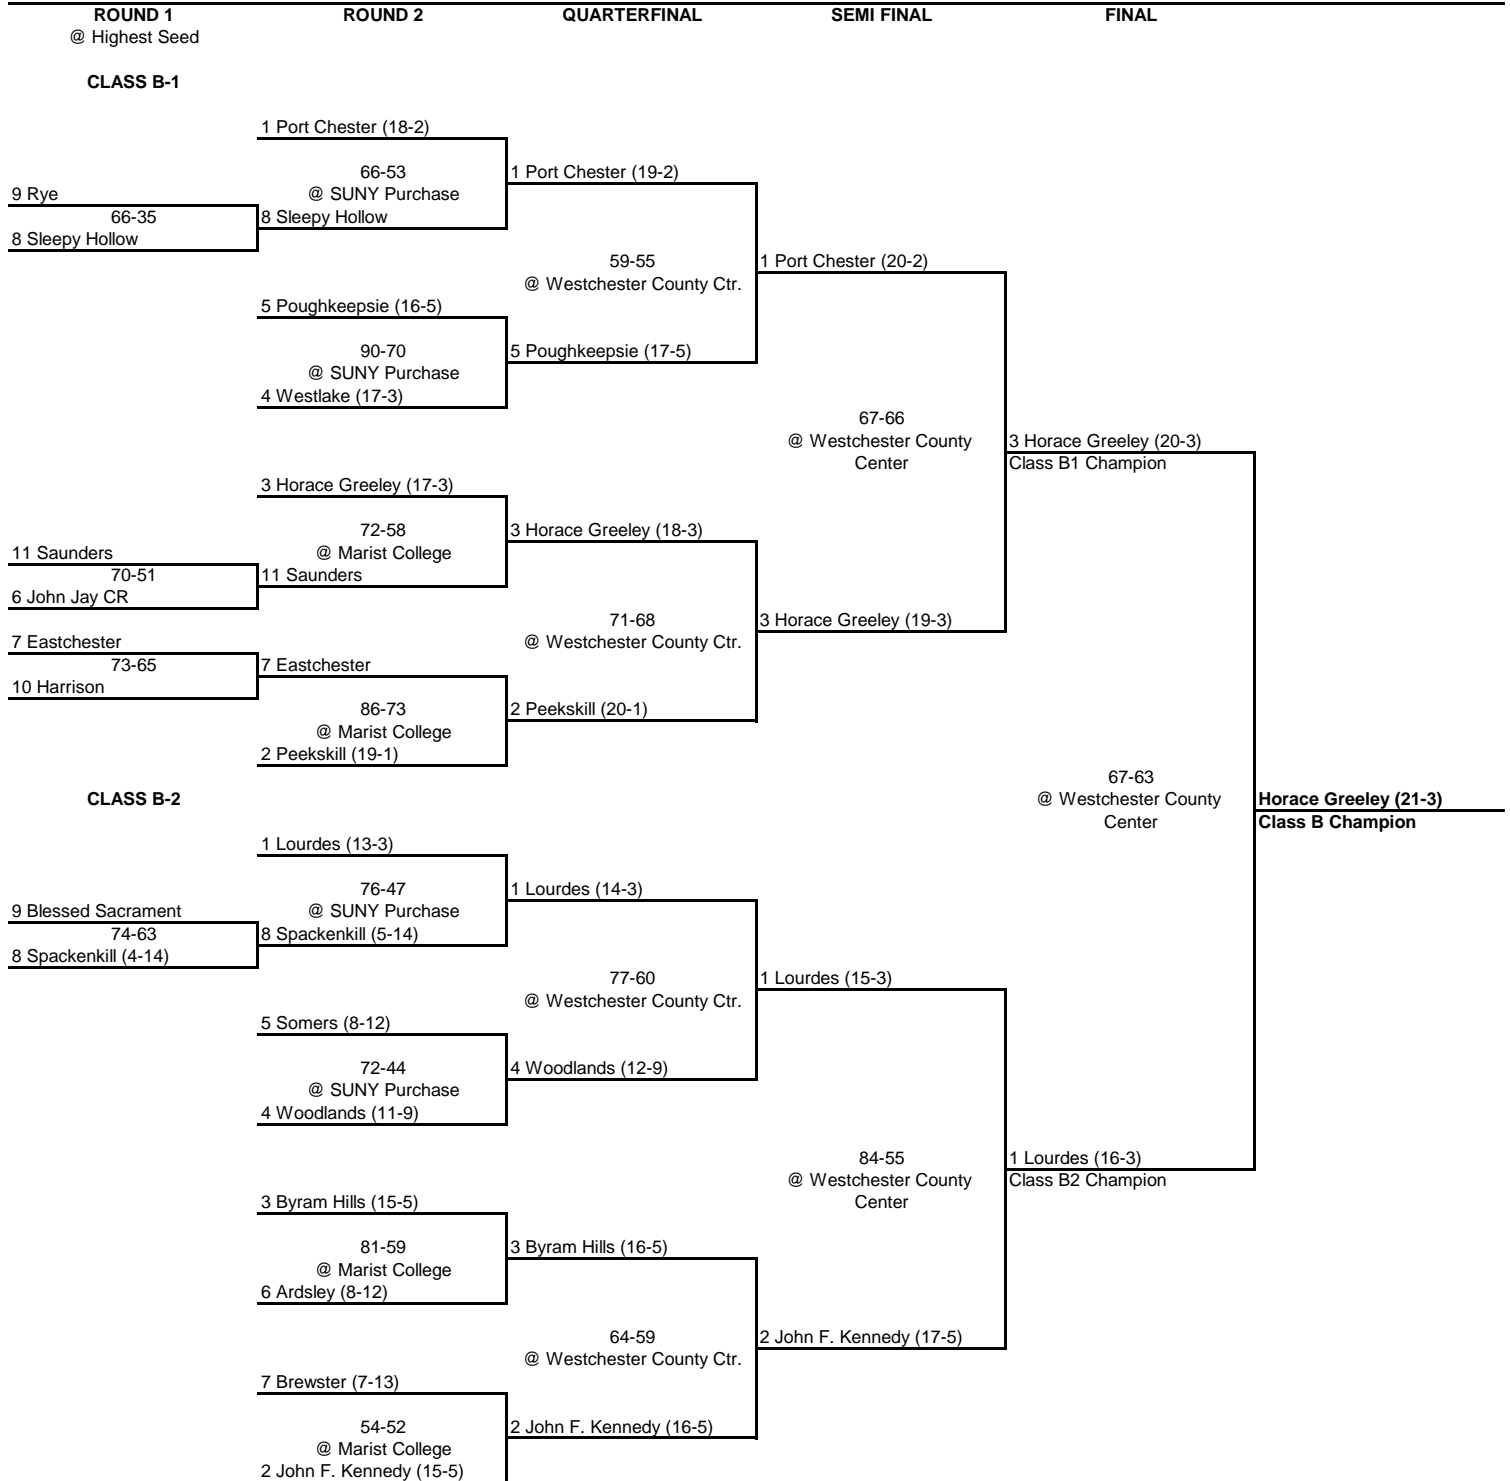

1980 CLASS A CHAMPIONSHIP

New York State Section I

1980 CLASS B CHAMPIONSHIP

New York State Section I

Horace Greeley (21-3)
Class B Champion

1980 CLASS C CHAMPIONSHIP

New York State Section I

ROUND 1 @ Highest Seed **ROUND 2** **QUARTERFINAL** **SEMI FINAL** **FINAL**

NOTE: Hastings will represent Class C and Haldane Class D in the Regional Tournament.

CLASS C-1

CLASS C-2