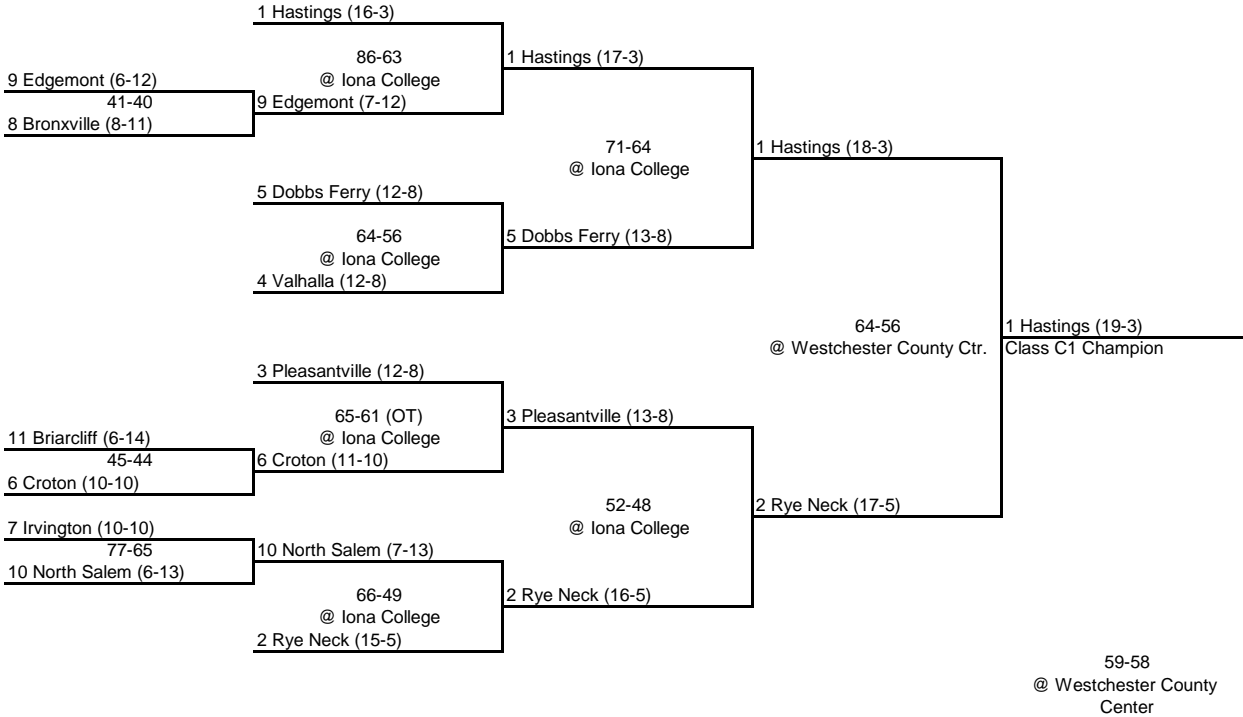

1980 CLASS A CHAMPIONSHIP

New York State Section I

1980 CLASS B CHAMPIONSHIP

New York State Section I

Horace Greeley (21-3)
Class B Champion

1980 CLASS C CHAMPIONSHIP

New York State Section I

ROUND 1 @ Highest Seed **ROUND 2** **QUARTERFINAL** **SEMI FINAL** **FINAL**

NOTE: Hastings will represent Class C and Haldane Class D in the Regional Tournament.

CLASS C-1

CLASS C-2