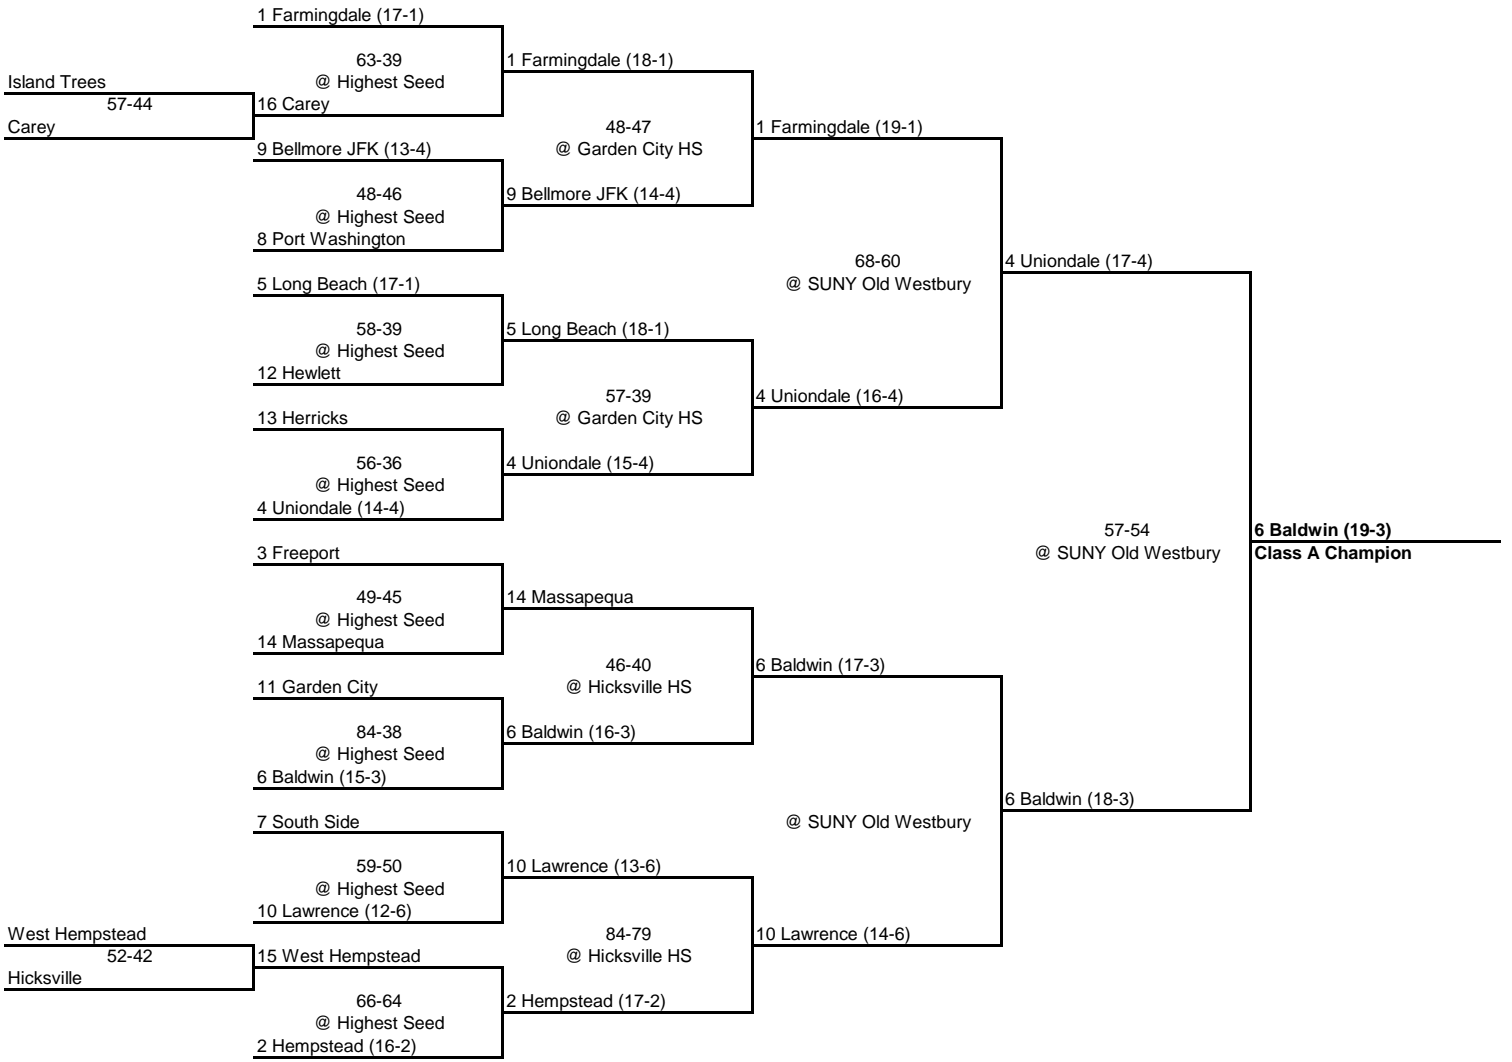

1982 CLASS A CHAMPIONSHIP

New York State Section VIII

OUTBRACKET

ROUND 1

QUARTERFINAL

SEMI FINAL

FINAL

1982 CLASS B CHAMPIONSHIP

New York State Section VIII

ROUND 1 QUARTERFINAL SEMI FINAL FINAL

NOTE: Carle Place will represent Section VIII in the Class C Regional as the highest rated C team.