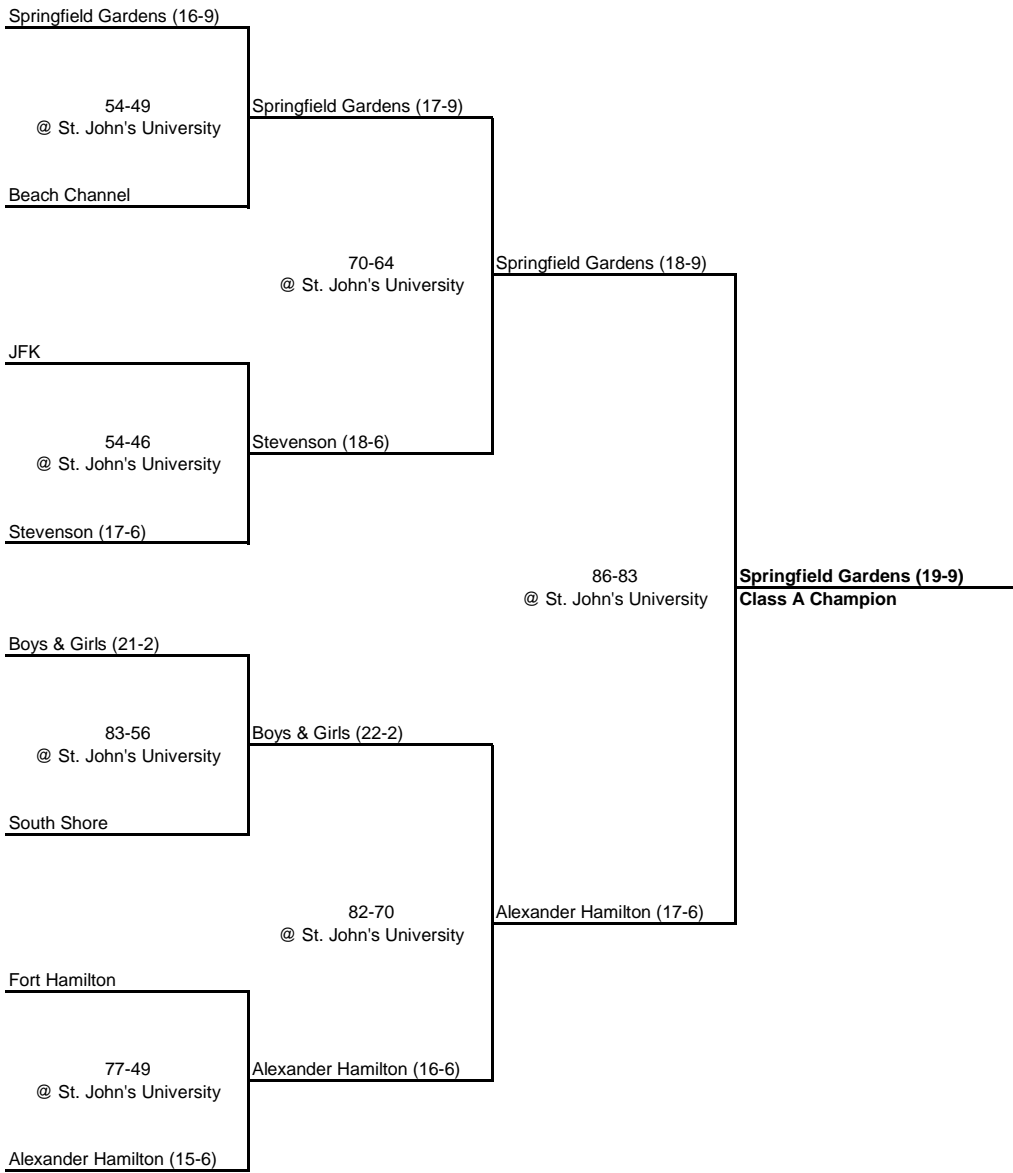

1983 PSAL A Playoff Bracket

QUARTERFINAL

SEMI FINAL

FINAL

1983 PSAL B Playoff Bracket

SEMI FINAL

FINAL

NY School of Printing (22-0)