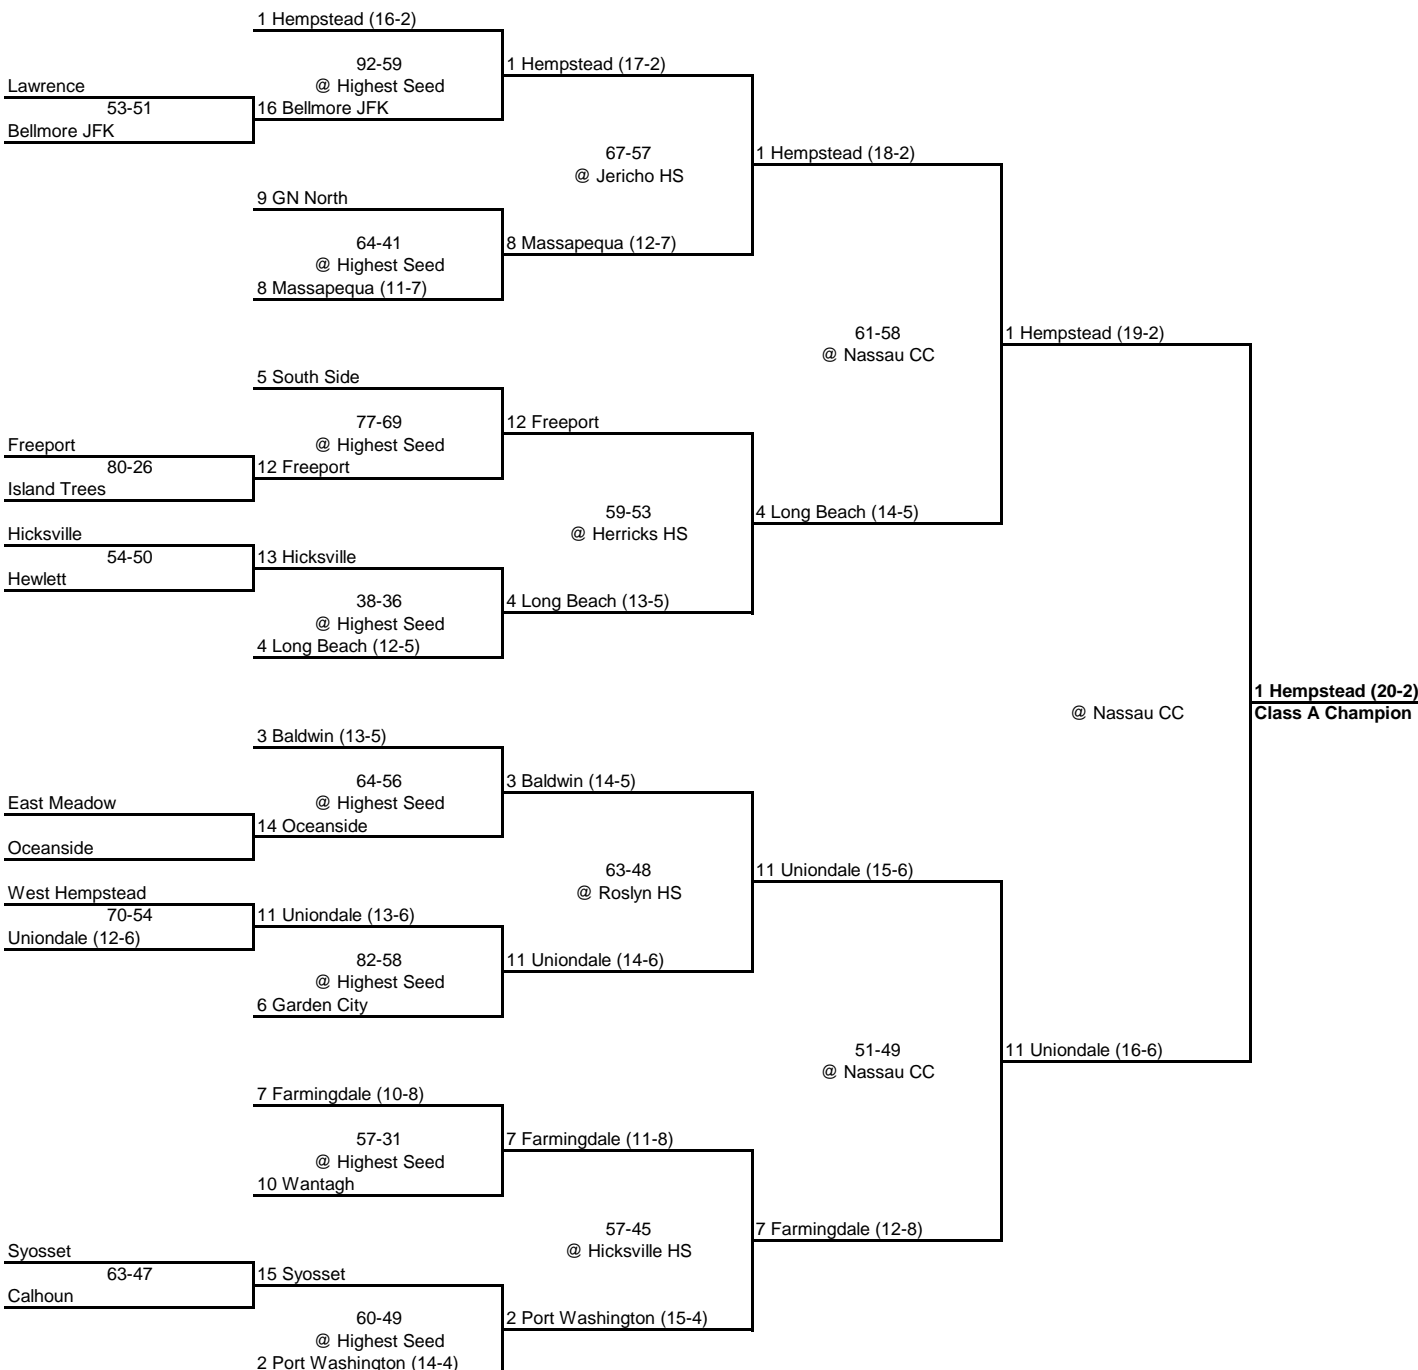

1983 CLASS A CHAMPIONSHIP

New York State Section VIII

OUTBRACKET

ROUND 1

QUARTERFINAL

SEMI FINAL

FINAL

1983 CLASS B CHAMPIONSHIP

New York State Section VIII

OUTBRACKET

ROUND 1

QUARTERFINAL

SEMI FINAL

FINAL

NOTE: Carle Place and Wheatley are Class C teams. Carle Place will compete in the Class C Regional having advanced the furthest in the B Tournament.