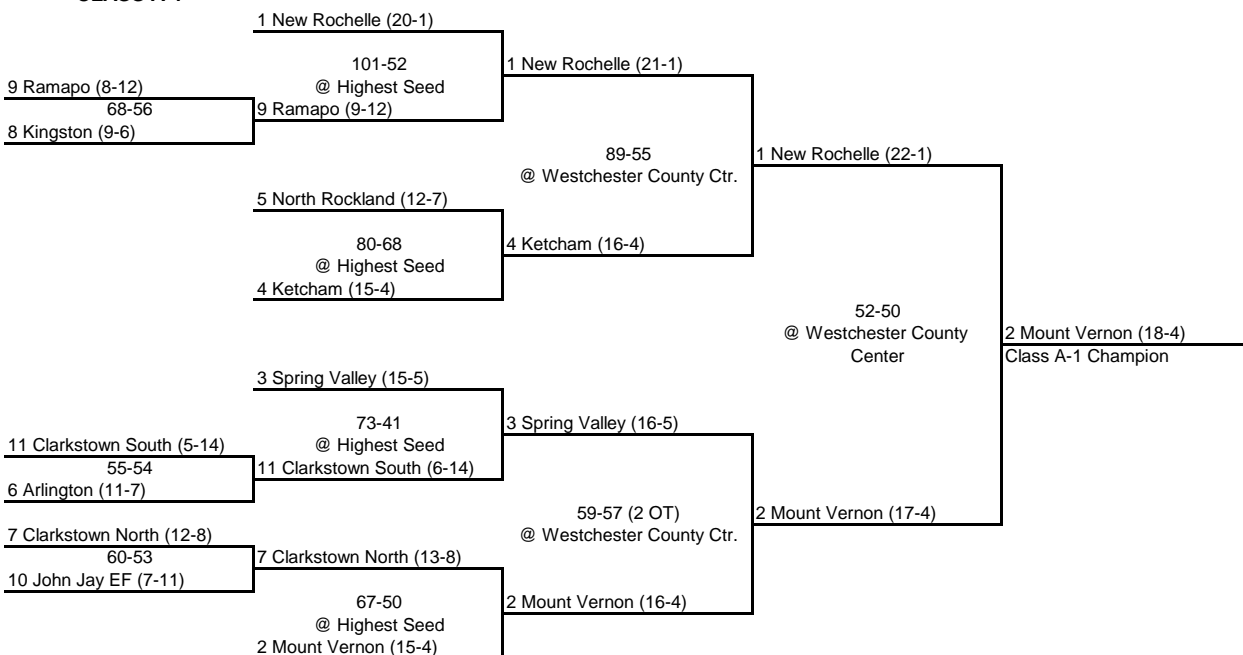

1986 CLASS A CHAMPIONSHIP

New York State Section I

OUTBRACKET
@ Highest Seed

QUARTERFINAL

SEMI FINAL

FINAL

CLASS A-1

CLASS A-2

1986 CLASS B CHAMPIONSHIP

New York State Section I

Peekskill (22-1)
Class B Champion

1986 CLASS C CHAMPIONSHIP

New York State Section I

ROUND 1

QUARTERFINAL

SEMI FINAL

FINAL

1986 CLASS D CHAMPIONSHIP

New York State Section I

SEMI FINAL

FINAL

1 Alexander Hamilton (19-0)

83-62
@ Westchester County
Center

4 Millbrook (8-10)

1 Alexander Hamilton (20-0)

79-50
@ Westchester County
Center

1 Alexander Hamilton (21-0)
Class D Champion

3 Haldane (9-8)

64-50
@ Westchester County
Center

2 Webutuck (10-6)

3 Haldane (10-8)