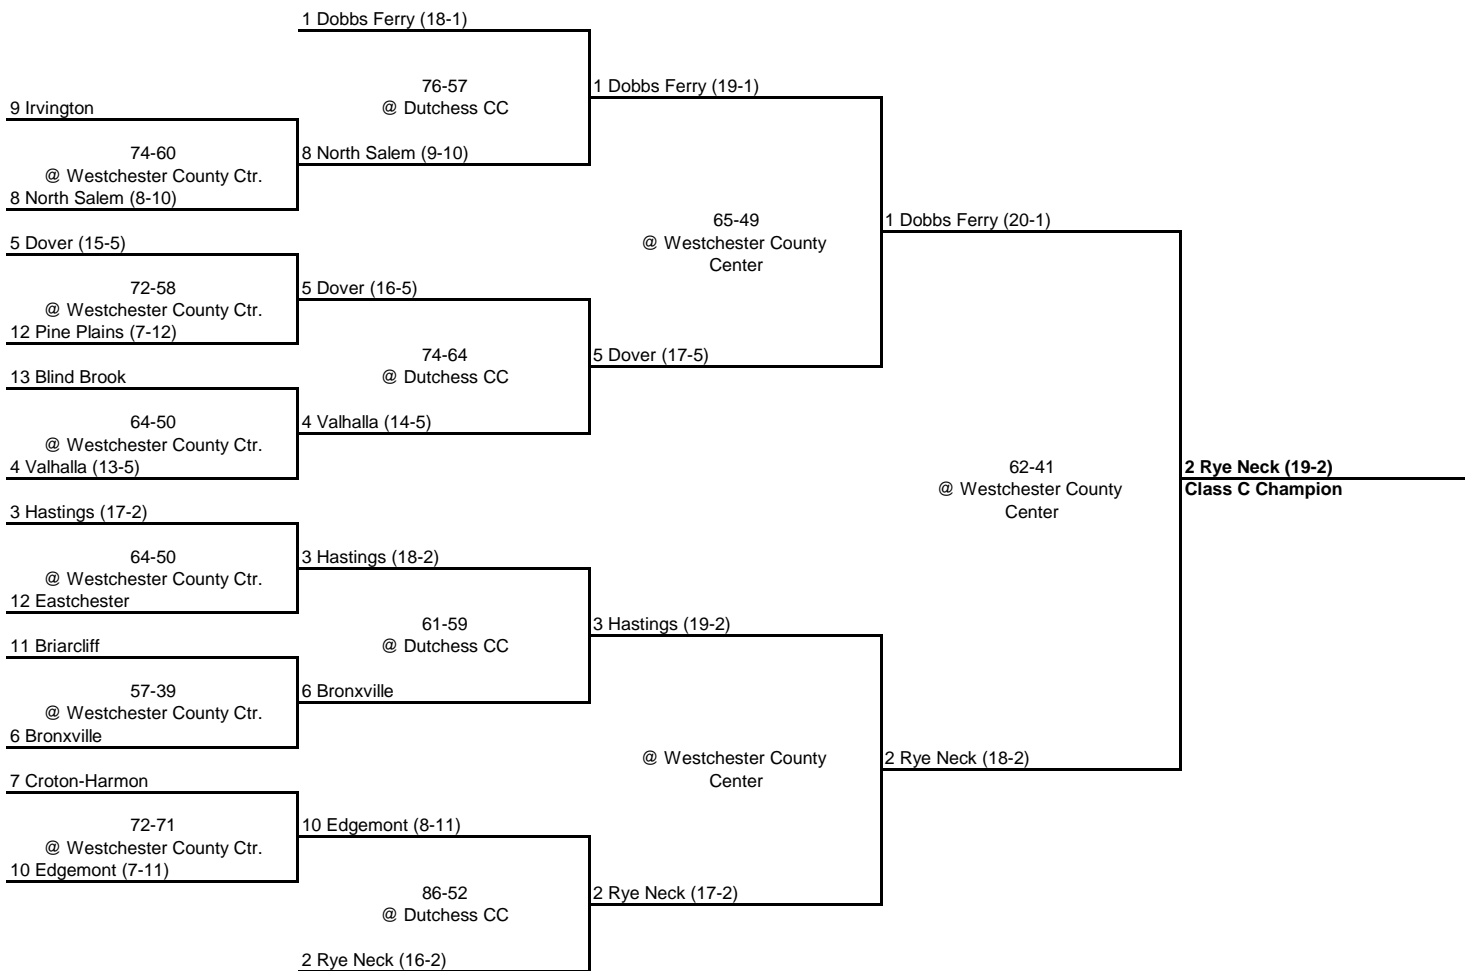

1986 CLASS A CHAMPIONSHIP

New York State Section I

OUTBRACKET
@ Highest Seed

QUARTERFINAL

SEMI FINAL

FINAL

CLASS A-1

CLASS A-2

1986 CLASS B CHAMPIONSHIP

New York State Section I

Peekskill (22-1)
Class B Champion

1986 CLASS C CHAMPIONSHIP

New York State Section I

ROUND 1

QUARTERFINAL

SEMI FINAL

FINAL

1986 CLASS D CHAMPIONSHIP

New York State Section I

SEMI FINAL

FINAL

1 Alexander Hamilton (19-0)

83-62
@ Westchester County
Center

4 Millbrook (8-10)

1 Alexander Hamilton (20-0)

79-50
@ Westchester County
Center

1 Alexander Hamilton (21-0)
Class D Champion

3 Haldane (9-8)

64-50
@ Westchester County
Center

2 Webutuck (10-6)

3 Haldane (10-8)