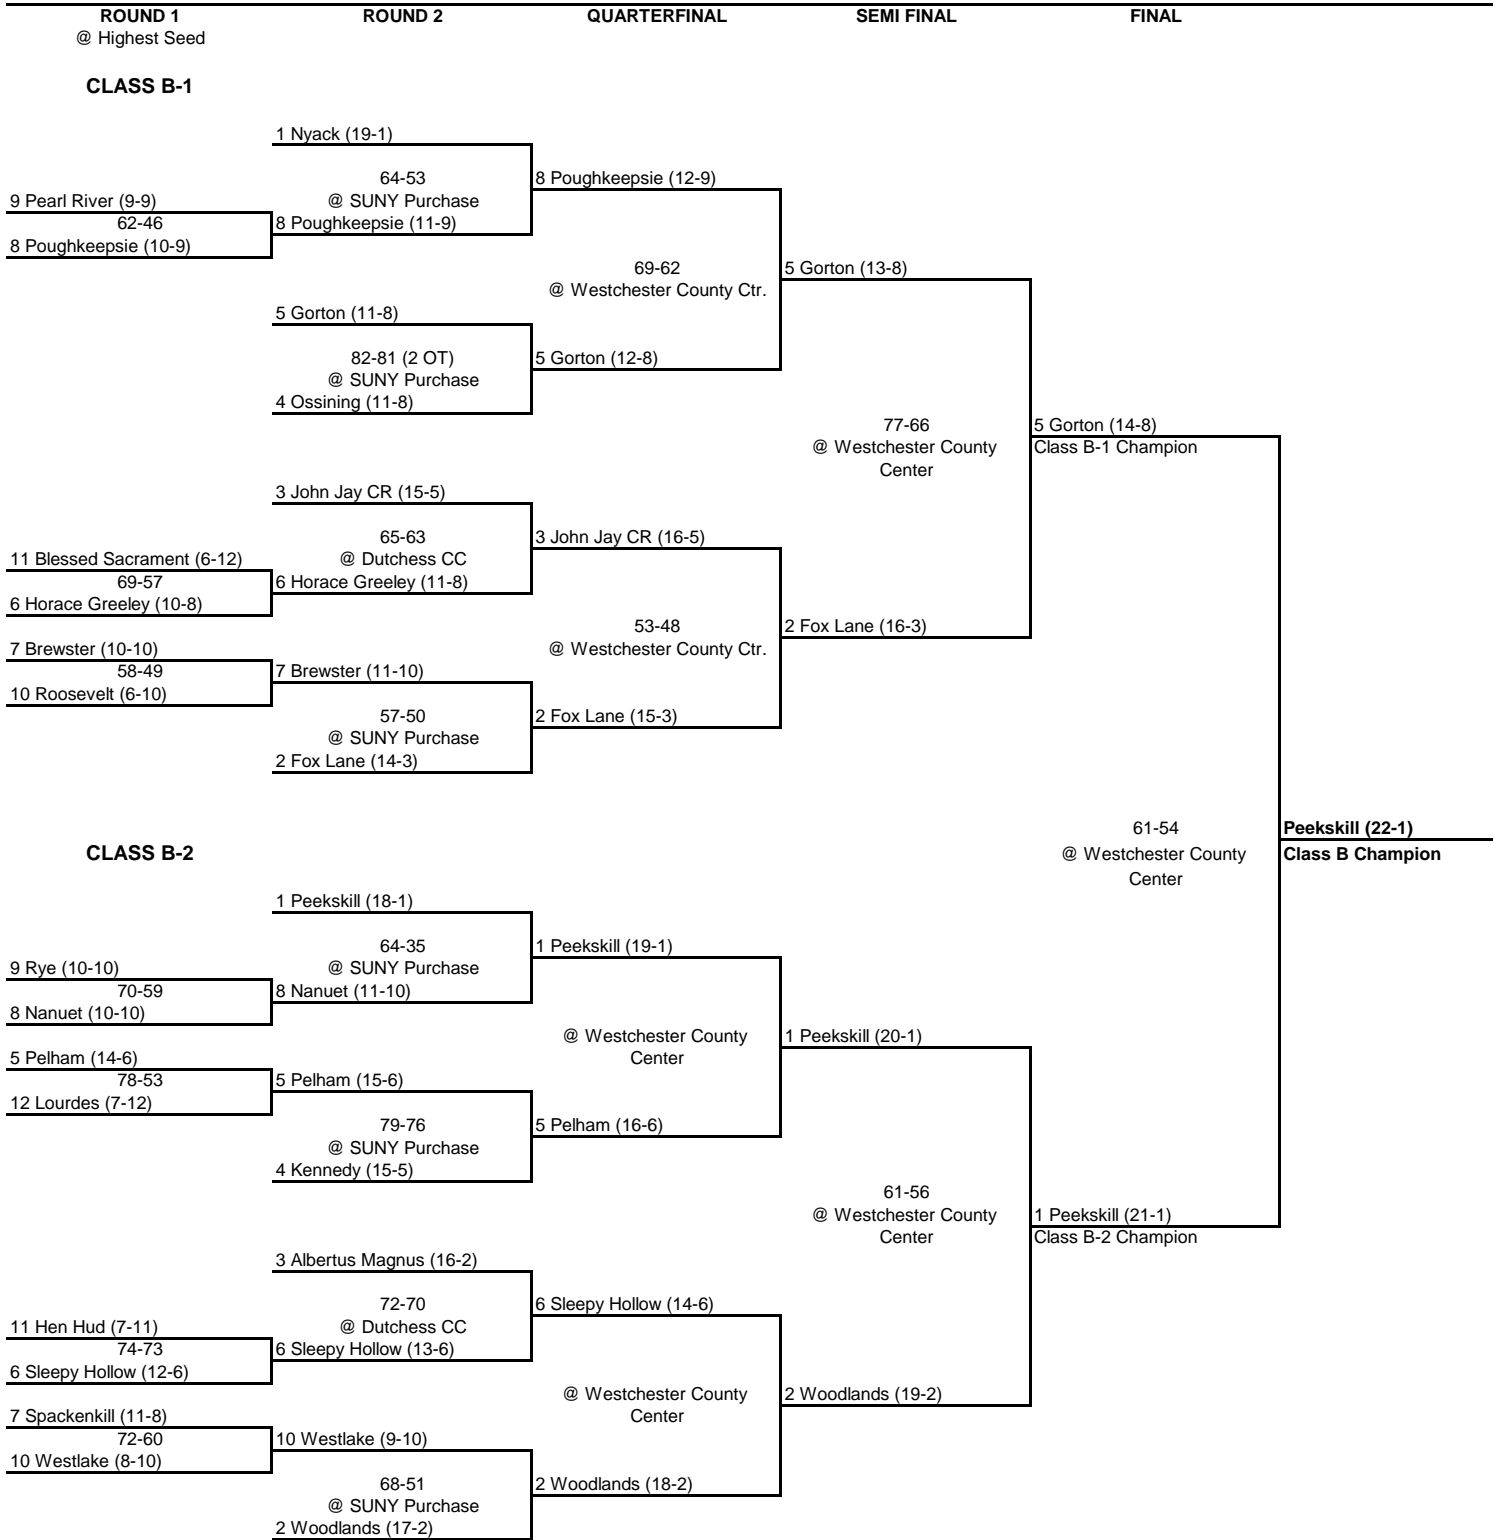

1986 CLASS A CHAMPIONSHIP

New York State Section I

OUTBRACKET
@ Highest Seed

QUARTERFINAL

SEMI FINAL

FINAL

CLASS A-1

CLASS A-2

1986 CLASS B CHAMPIONSHIP

New York State Section I

Peekskill (22-1)
Class B Champion

1986 CLASS C CHAMPIONSHIP

New York State Section I

ROUND 1

QUARTERFINAL

SEMI FINAL