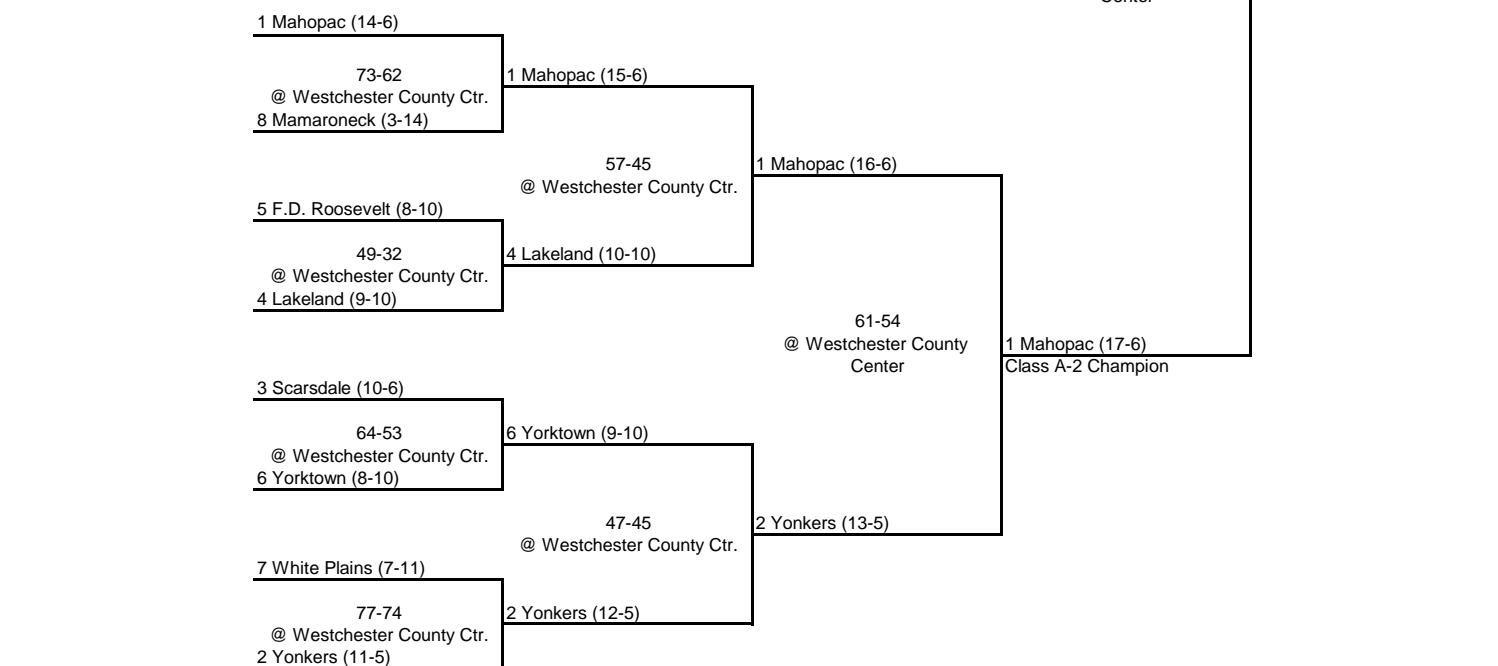

1986 CLASS A CHAMPIONSHIP

New York State Section I

OUTBRACKET
@ Highest Seed

QUARTERFINAL

SEMI FINAL

FINAL

CLASS A-1

CLASS A-2

1986 CLASS B CHAMPIONSHIP

New York State Section I

Peekskill (22-1)
Class B Champion

1986 CLASS C CHAMPIONSHIP

New York State Section I

ROUND 1

QUARTERFINAL

SEMI FINAL

FINAL

1986 CLASS D CHAMPIONSHIP

New York State Section I

SEMI FINAL

FINAL

1 Alexander Hamilton (19-0)

83-62
@ Westchester County
Center

4 Millbrook (8-10)

1 Alexander Hamilton (20-0)

79-50
@ Westchester County
Center

1 Alexander Hamilton (21-0)
Class D Champion

3 Haldane (9-8)

64-50
@ Westchester County
Center

2 Webutuck (10-6)

3 Haldane (10-8)