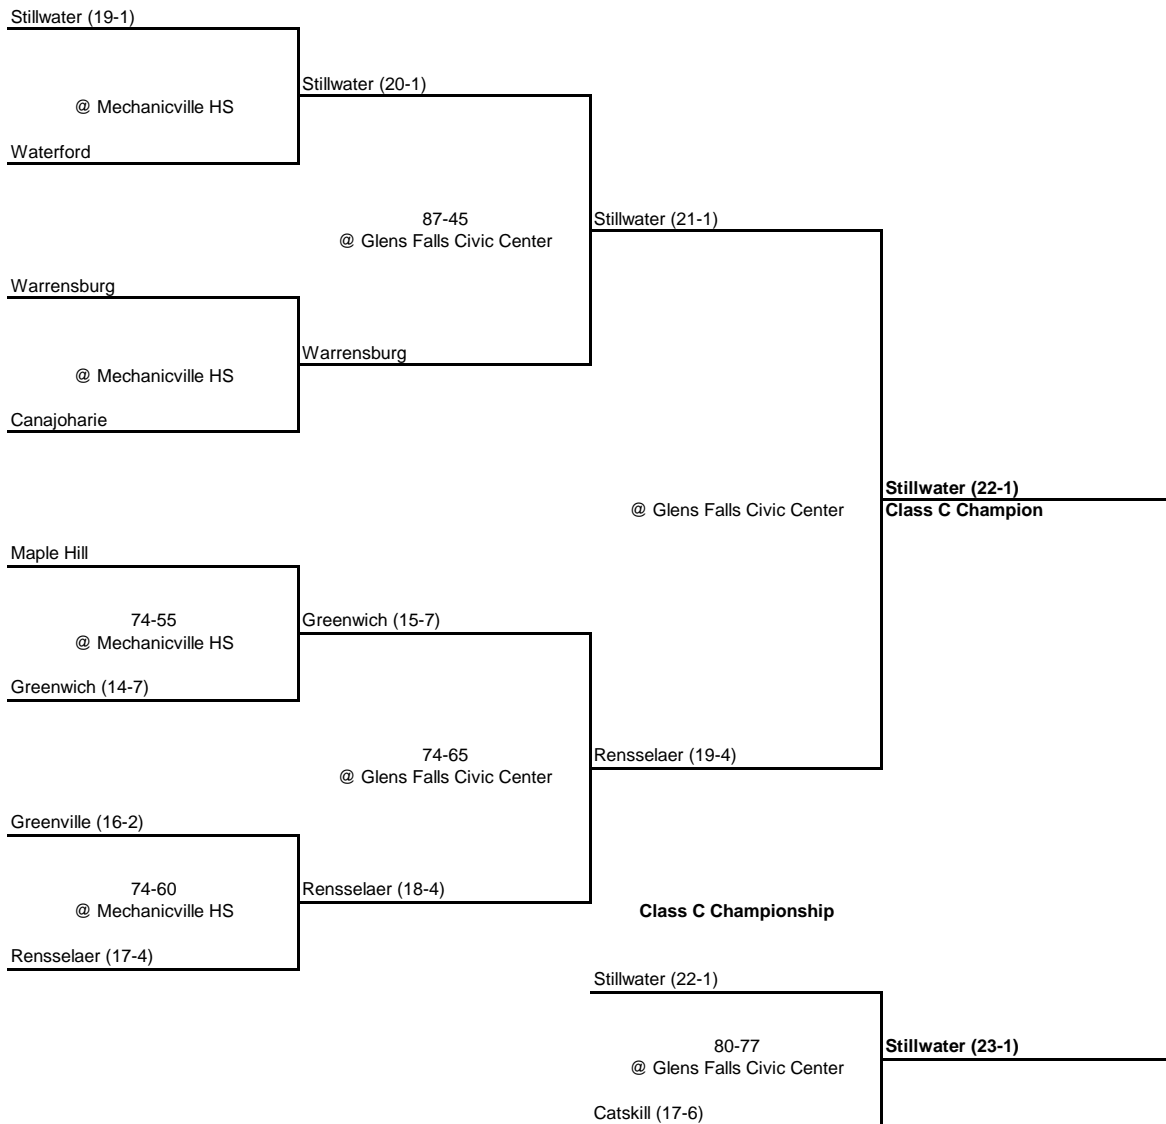

## New York State Section II

---

---

QUARTERFINAL

SEMI FINAL

FINAL

**1988 CLASS D CHAMPIONSHIP**

**New York State Section II**

QUARTERFINAL

SEMI FINAL

FINAL