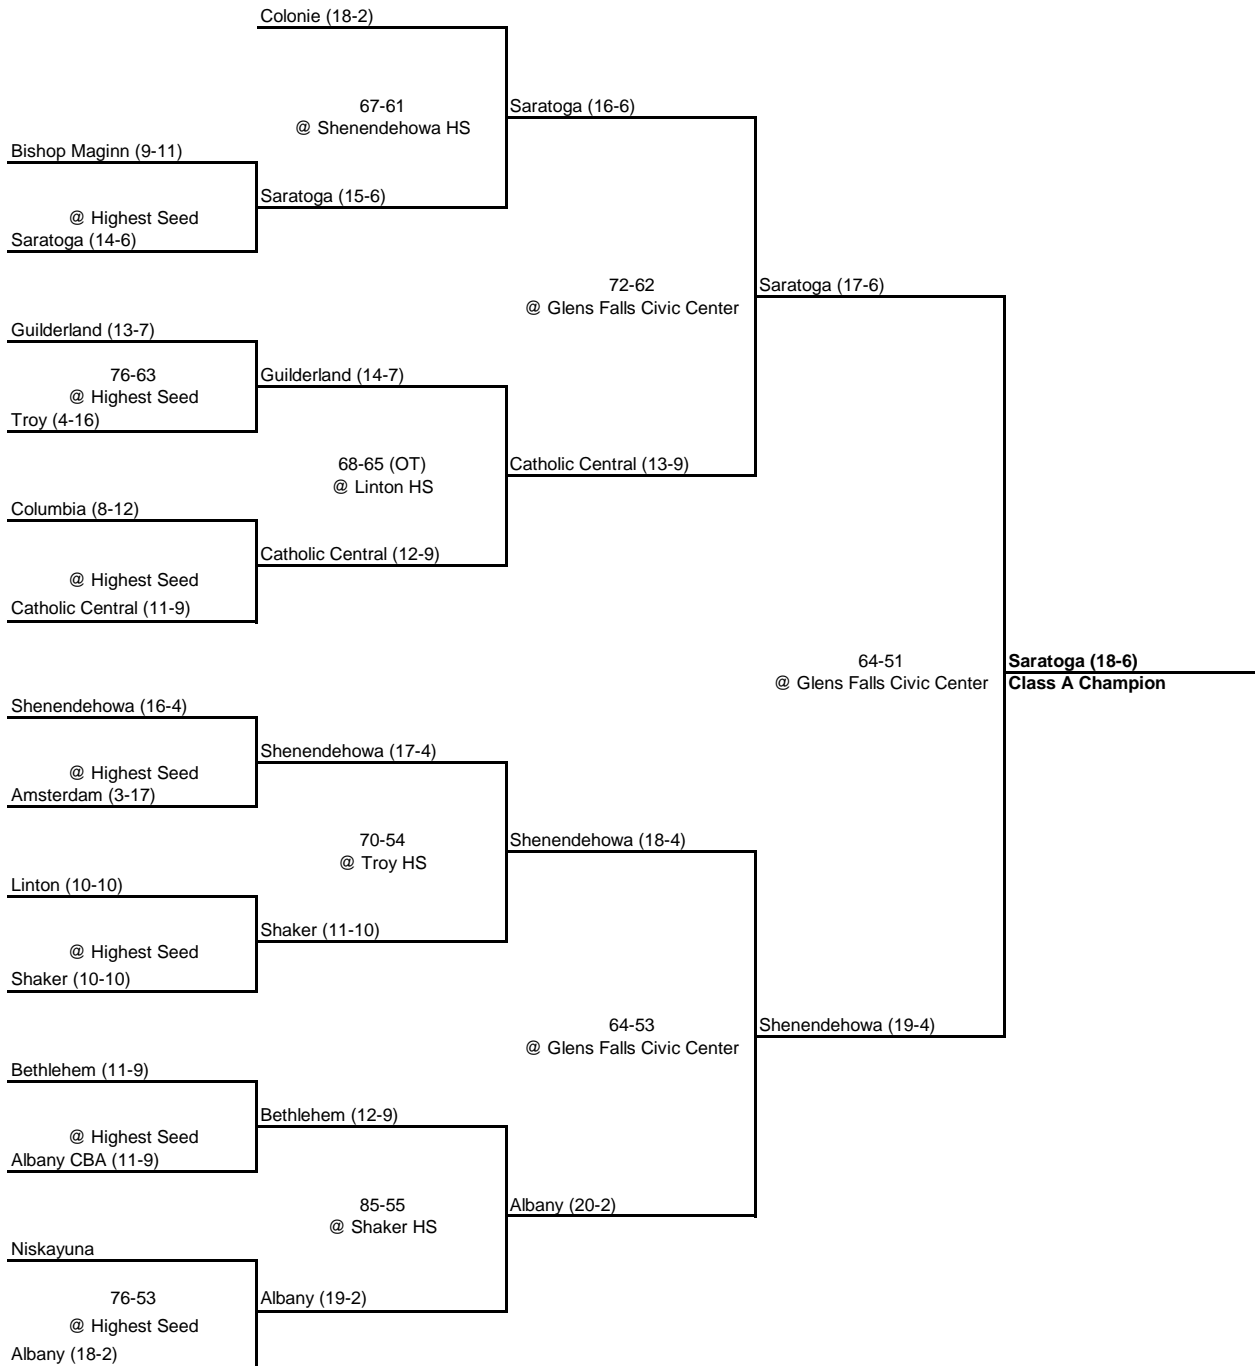

## New York State Section II

ROUND 1

QUARTERFINAL

SEMI FINAL

FINAL

---

---