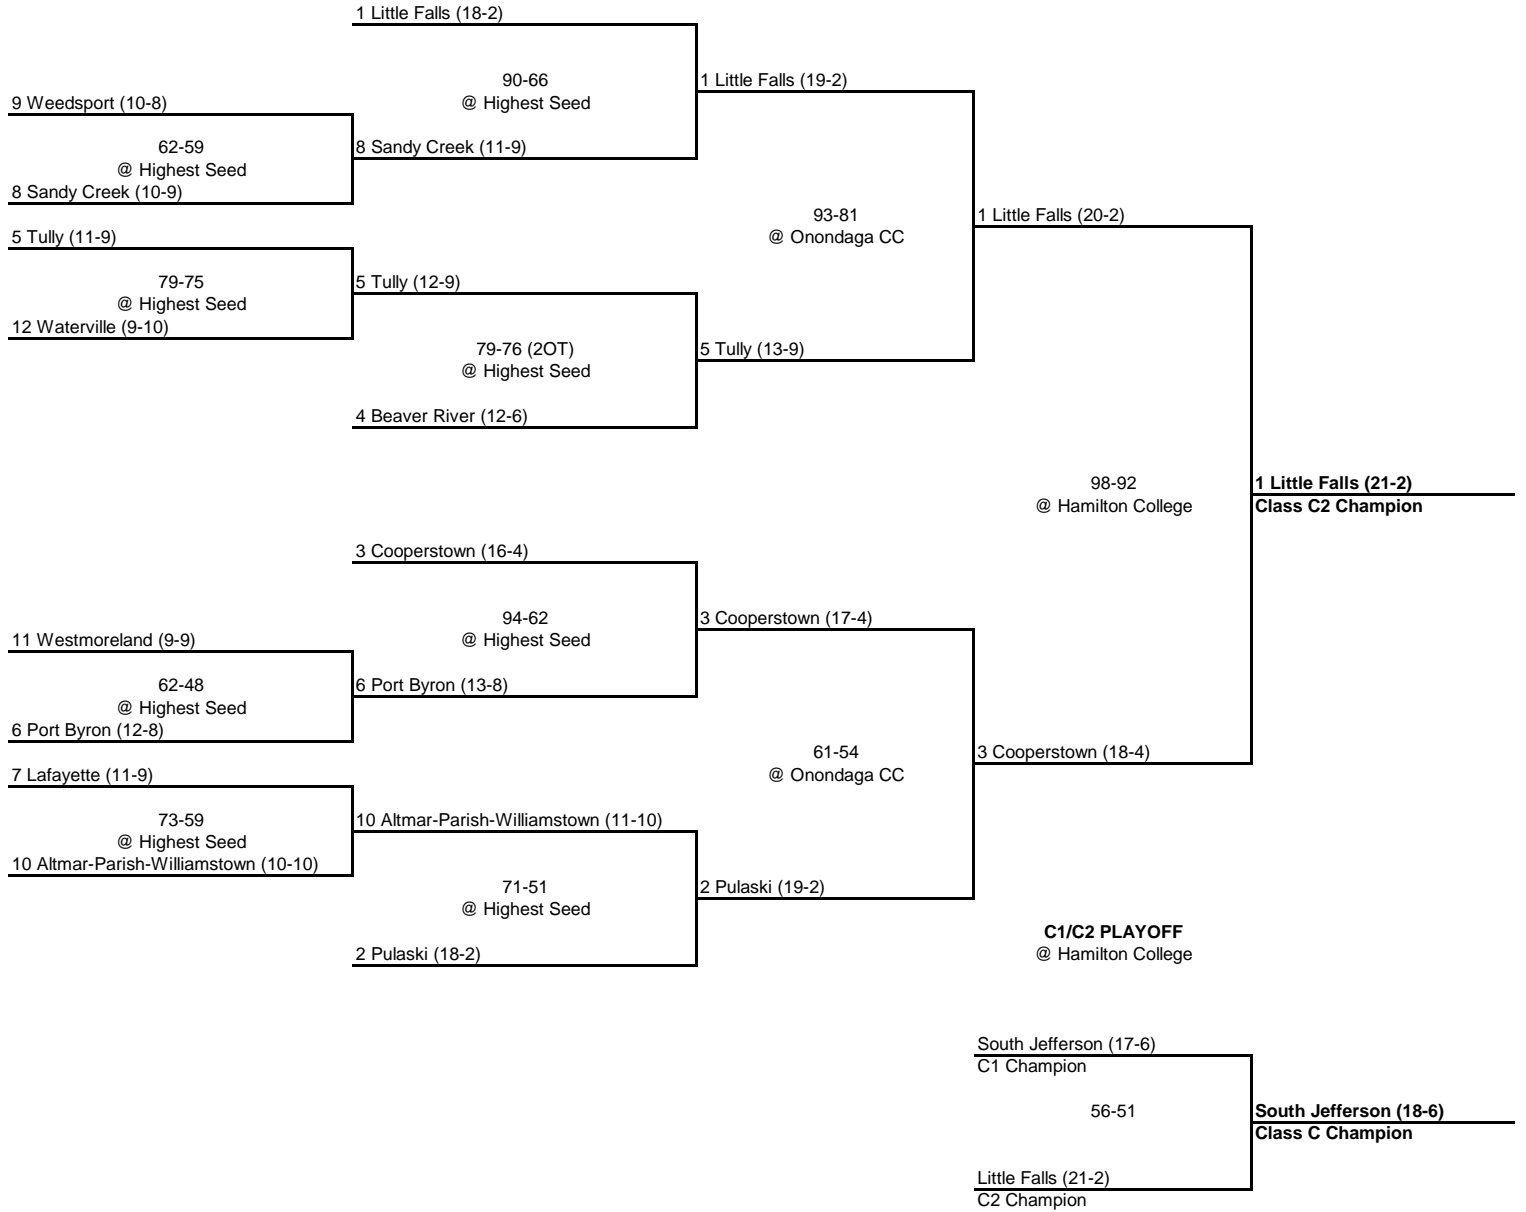

QUARTERFINAL

SEMI FINAL

FINAL

1988 CLASS D1 CHAMPIONSHIP

New York State Section III

ROUND 1

QUARTERFINAL

SEMI FINAL