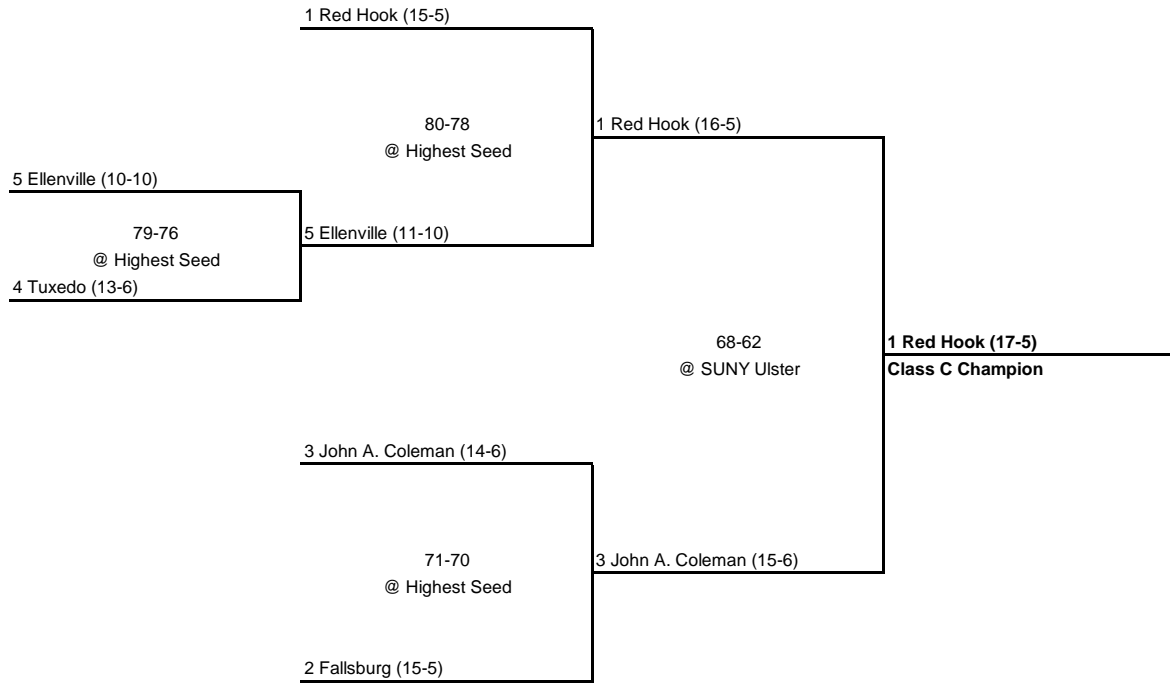

1989 CLASS A CHAMPIONSHIP

New York State Section IX

SEMI FINAL

FINAL

1989 CLASS B CHAMPIONSHIP

New York State Section IX

QUARTERFINAL

SEMI FINAL

FINAL

1989 CLASS C CHAMPIONSHIP

New York State Section IX

QUARTERFINAL

SEMI FINAL

FINAL

1989 CLASS D CHAMPIONSHIP

New York State Section IX

FINAL

Sugar Loaf (16-5)

77-52
@ SUNY New Paltz

Eldred

Sugar Loaf (17-5)
Class D Champion