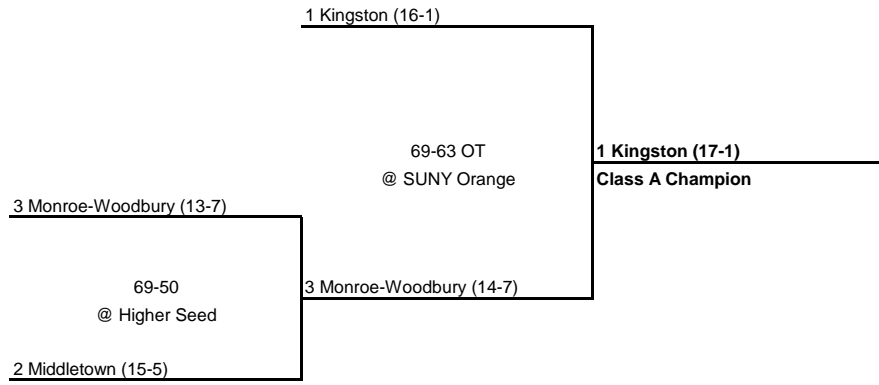

1989 CLASS A CHAMPIONSHIP

New York State Section IX

SEMI FINAL

FINAL

1989 CLASS B CHAMPIONSHIP

New York State Section IX

QUARTERFINAL

SEMI FINAL

FINAL

1989 CLASS C CHAMPIONSHIP

New York State Section IX

QUARTERFINAL

SEMI FINAL

FINAL

1989 CLASS D CHAMPIONSHIP

New York State Section IX

FINAL

Sugar Loaf (16-5)

77-52
@ SUNY New Paltz

Eldred

Sugar Loaf (17-5)
Class D Champion