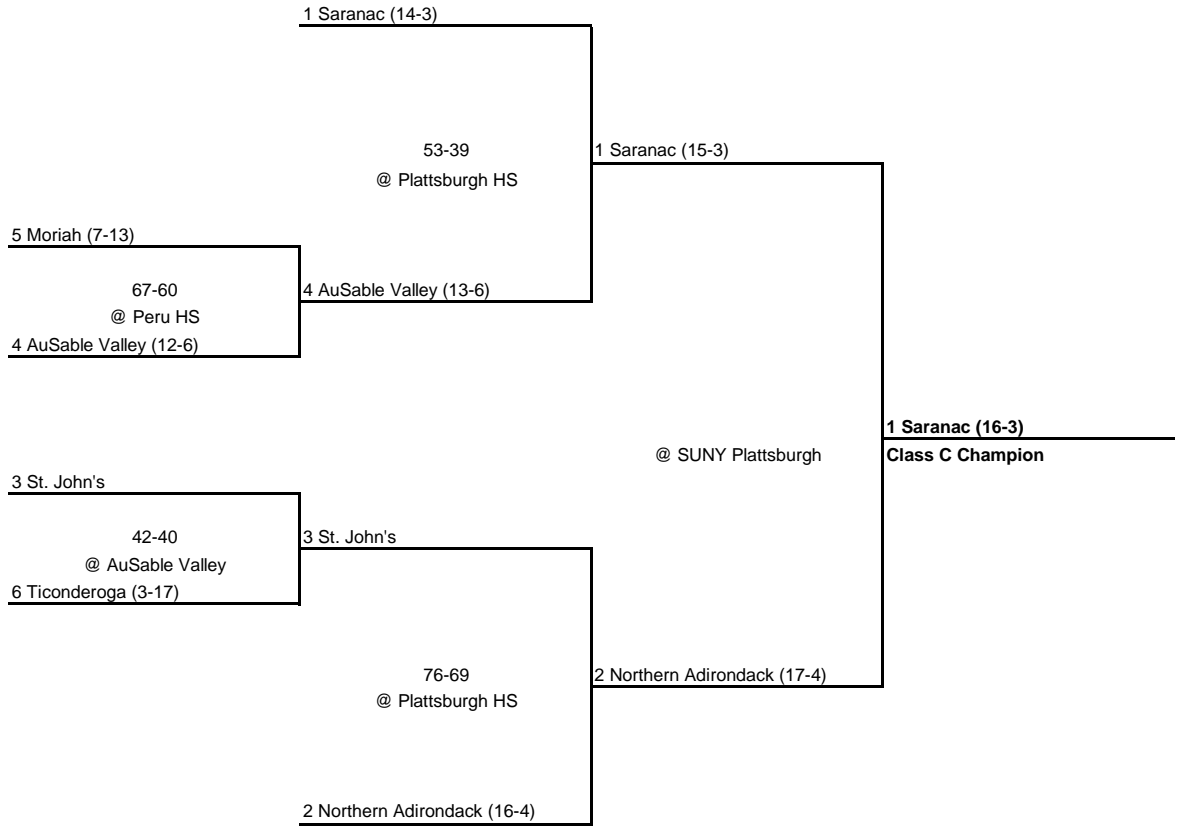

1989 CLASS B CHAMPIONSHIP

New York State Section VII

ROUND 1

SEMI FINAL

FINAL

1989 CLASS C CHAMPIONSHIP

New York State Section VII

QUARTERFINAL

SEMI FINAL

FINAL

1989 CLASS D CHAMPIONSHIP

New York State Section VII

ROUND 1

QUARTERFINAL

SEMI FINAL

FINAL

1 Willsboro (15-5)

9 Lake Placid (5-12)

47-45
@ AuSable Valley
8 Elizabethtown (5-11)

74-60

@ AuSable Valley

9 Lake Placid (6-12)

1 Willsboro (16-5)

61-58