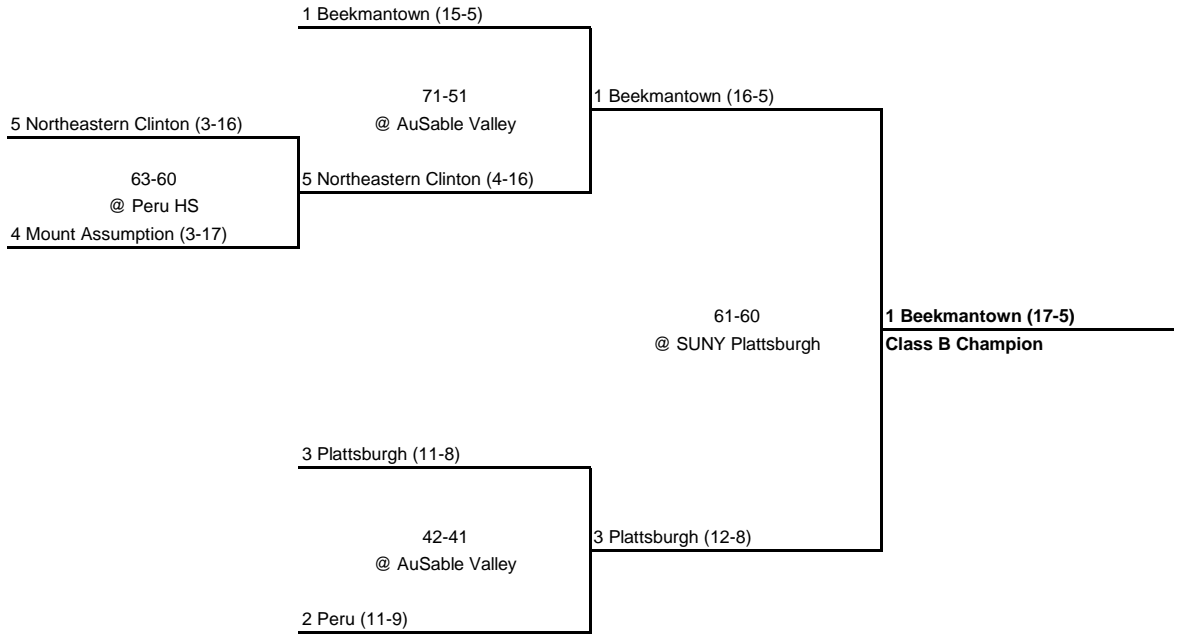

1989 CLASS B CHAMPIONSHIP

New York State Section VII

ROUND 1

SEMI FINAL

FINAL

1989 CLASS C CHAMPIONSHIP

New York State Section VII

QUARTERFINAL

SEMI FINAL

FINAL

1989 CLASS D CHAMPIONSHIP

New York State Section VII

ROUND 1

QUARTERFINAL

SEMI FINAL

FINAL

1 Willsboro (15-5)

9 Lake Placid (5-12)

47-45
@ AuSable Valley
8 Elizabethtown (5-11)

74-60

@ AuSable Valley

9 Lake Placid (6-12)

1 Willsboro (16-5)

61-58