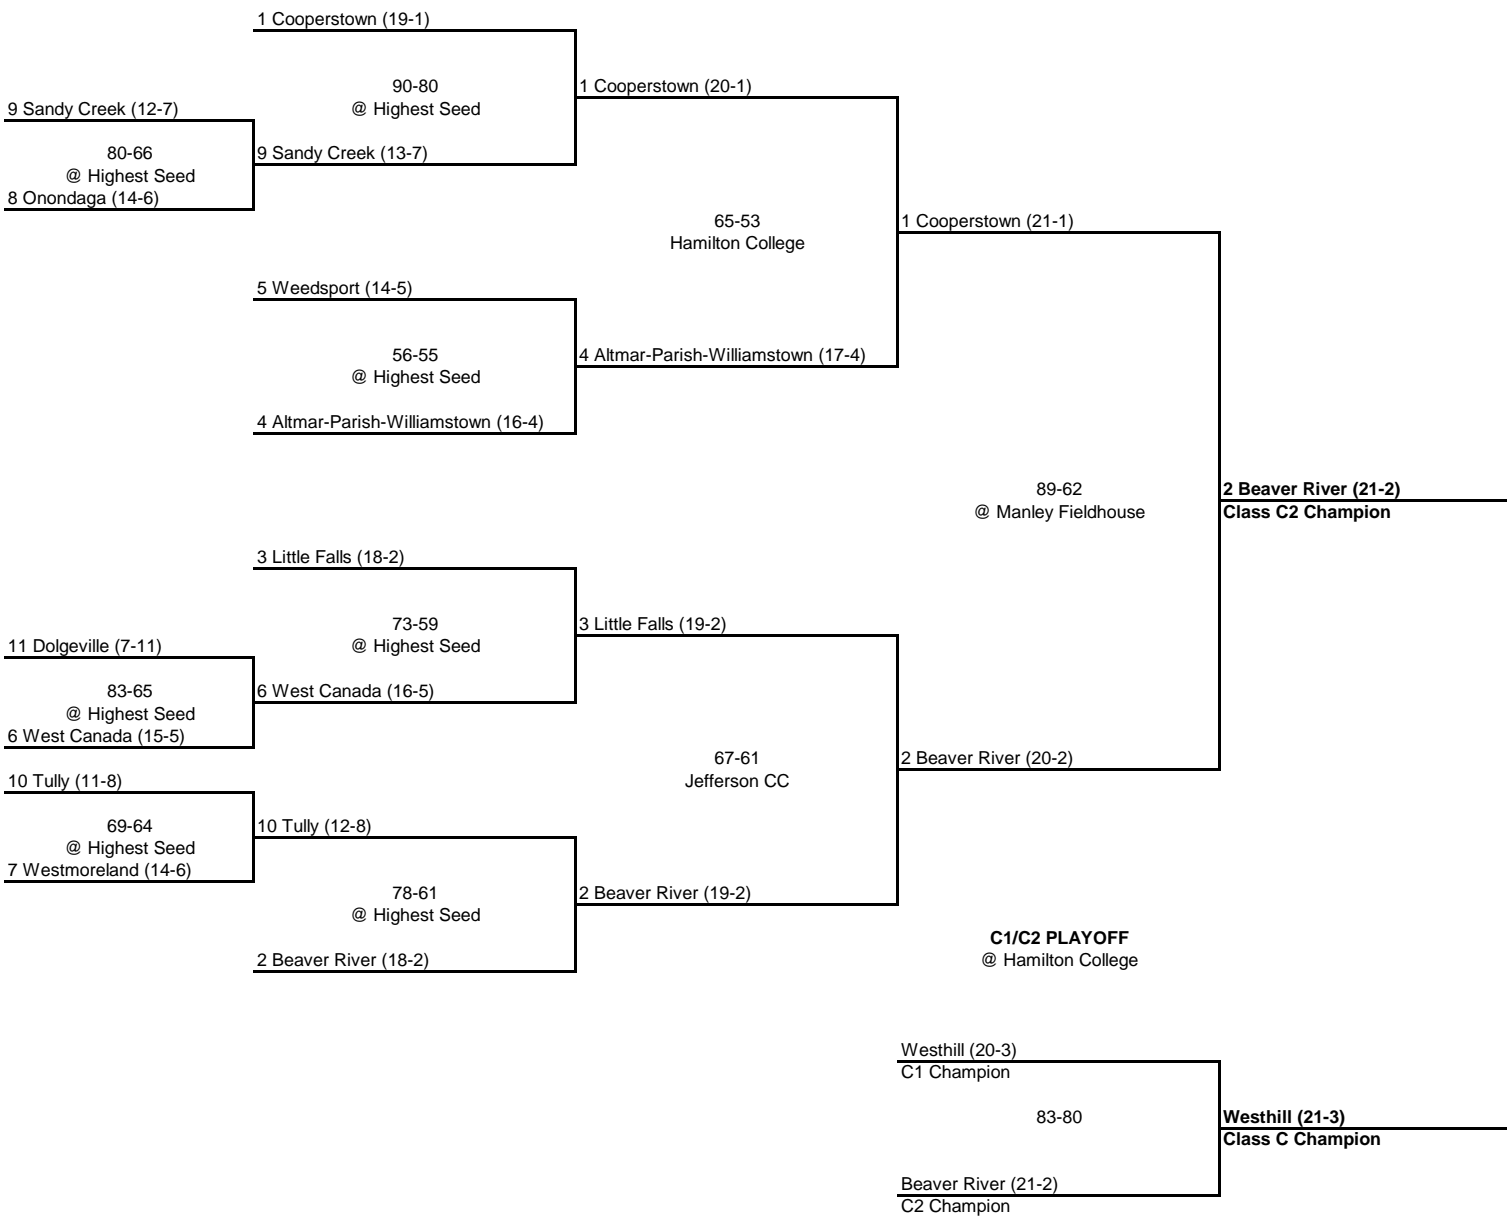

Westhill (21-3)
Class C Champion

Beaver River (21-2)
C2 Champion

1990 CLASS C2 CHAMPIONSHIP

New York State Section III

ROUND 1

QUARTERFINAL

SEMI FINAL

FINAL