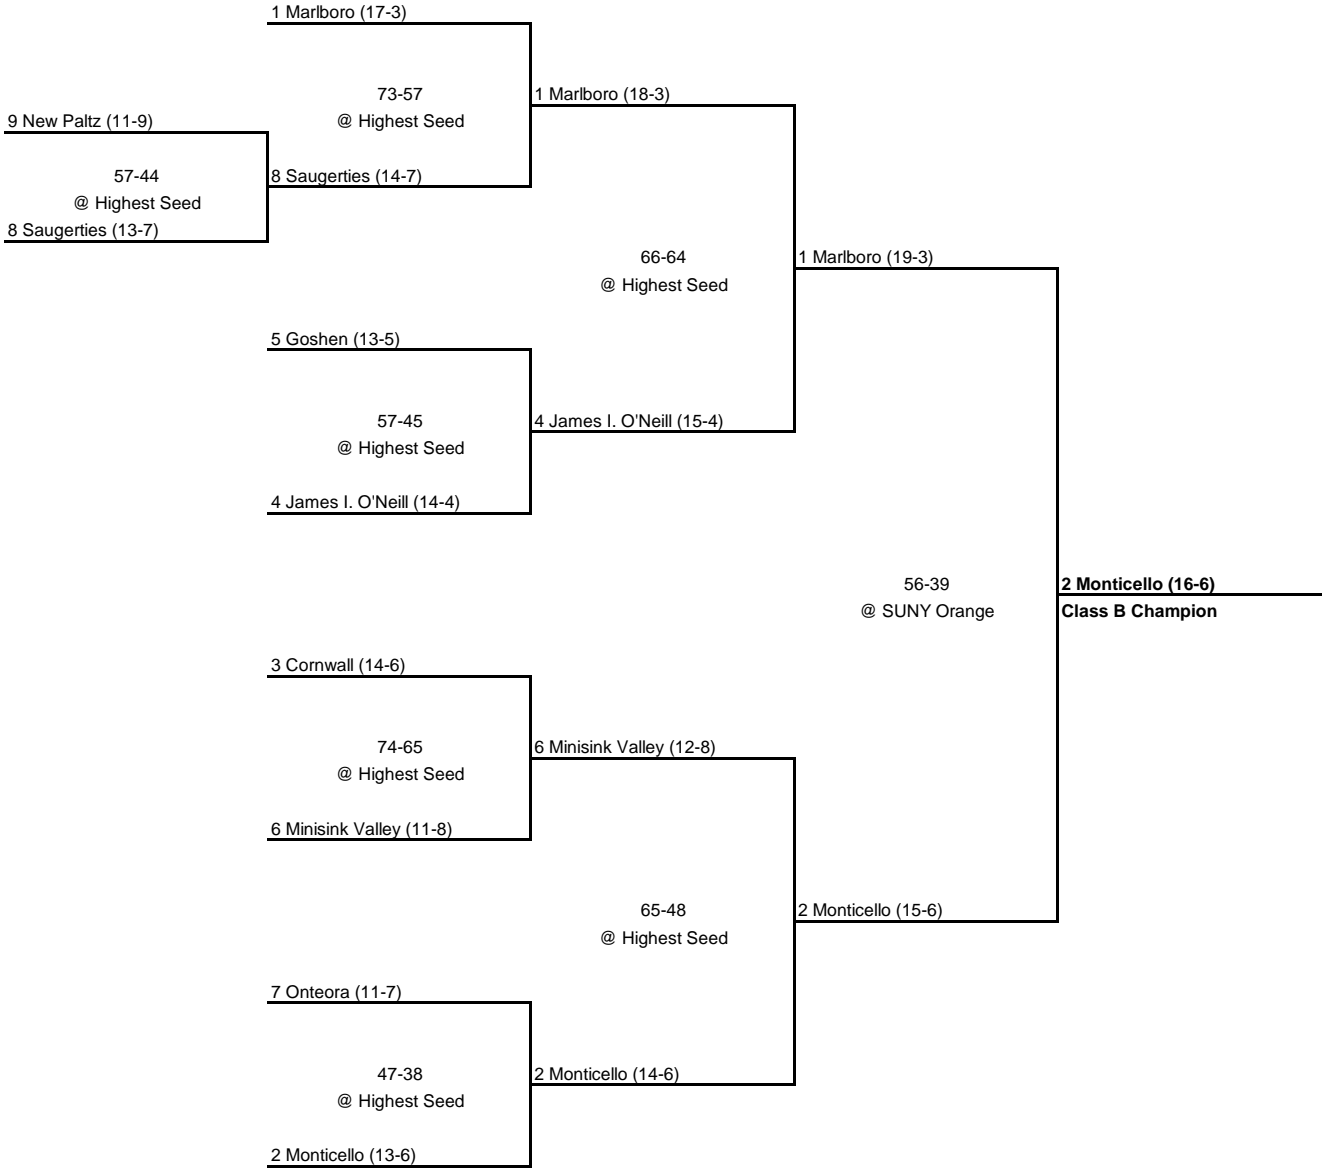

1990 CLASS B CHAMPIONSHIP

New York State Section IX

ROUND 1

QUARTERFINAL

SEMI FINAL

FINAL