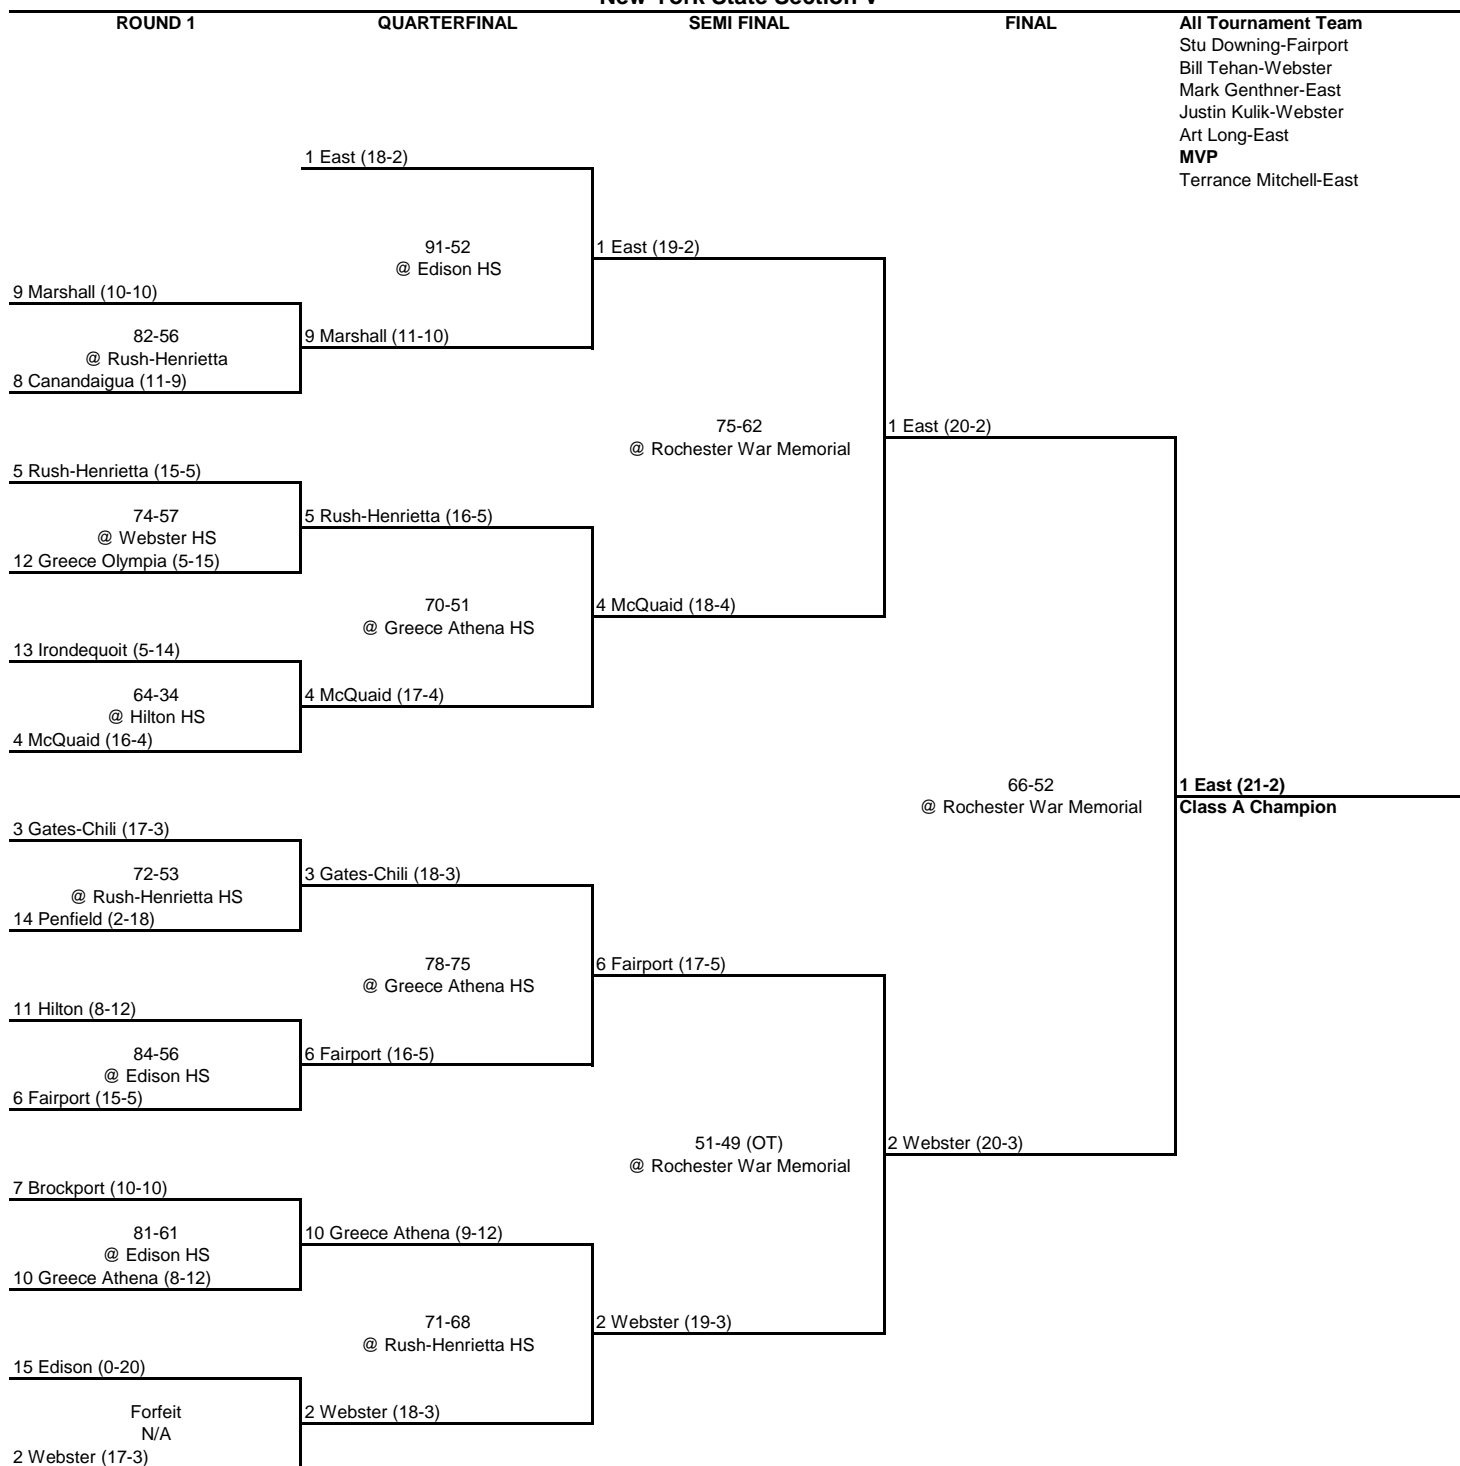

1990 CLASS A CHAMPIONSHIP

New York State Section V

1990 CLASS BB CHAMPIONSHIP

New York State Section V

ROUND 1

QUARTERFINAL

SEMI FINAL

FINAL