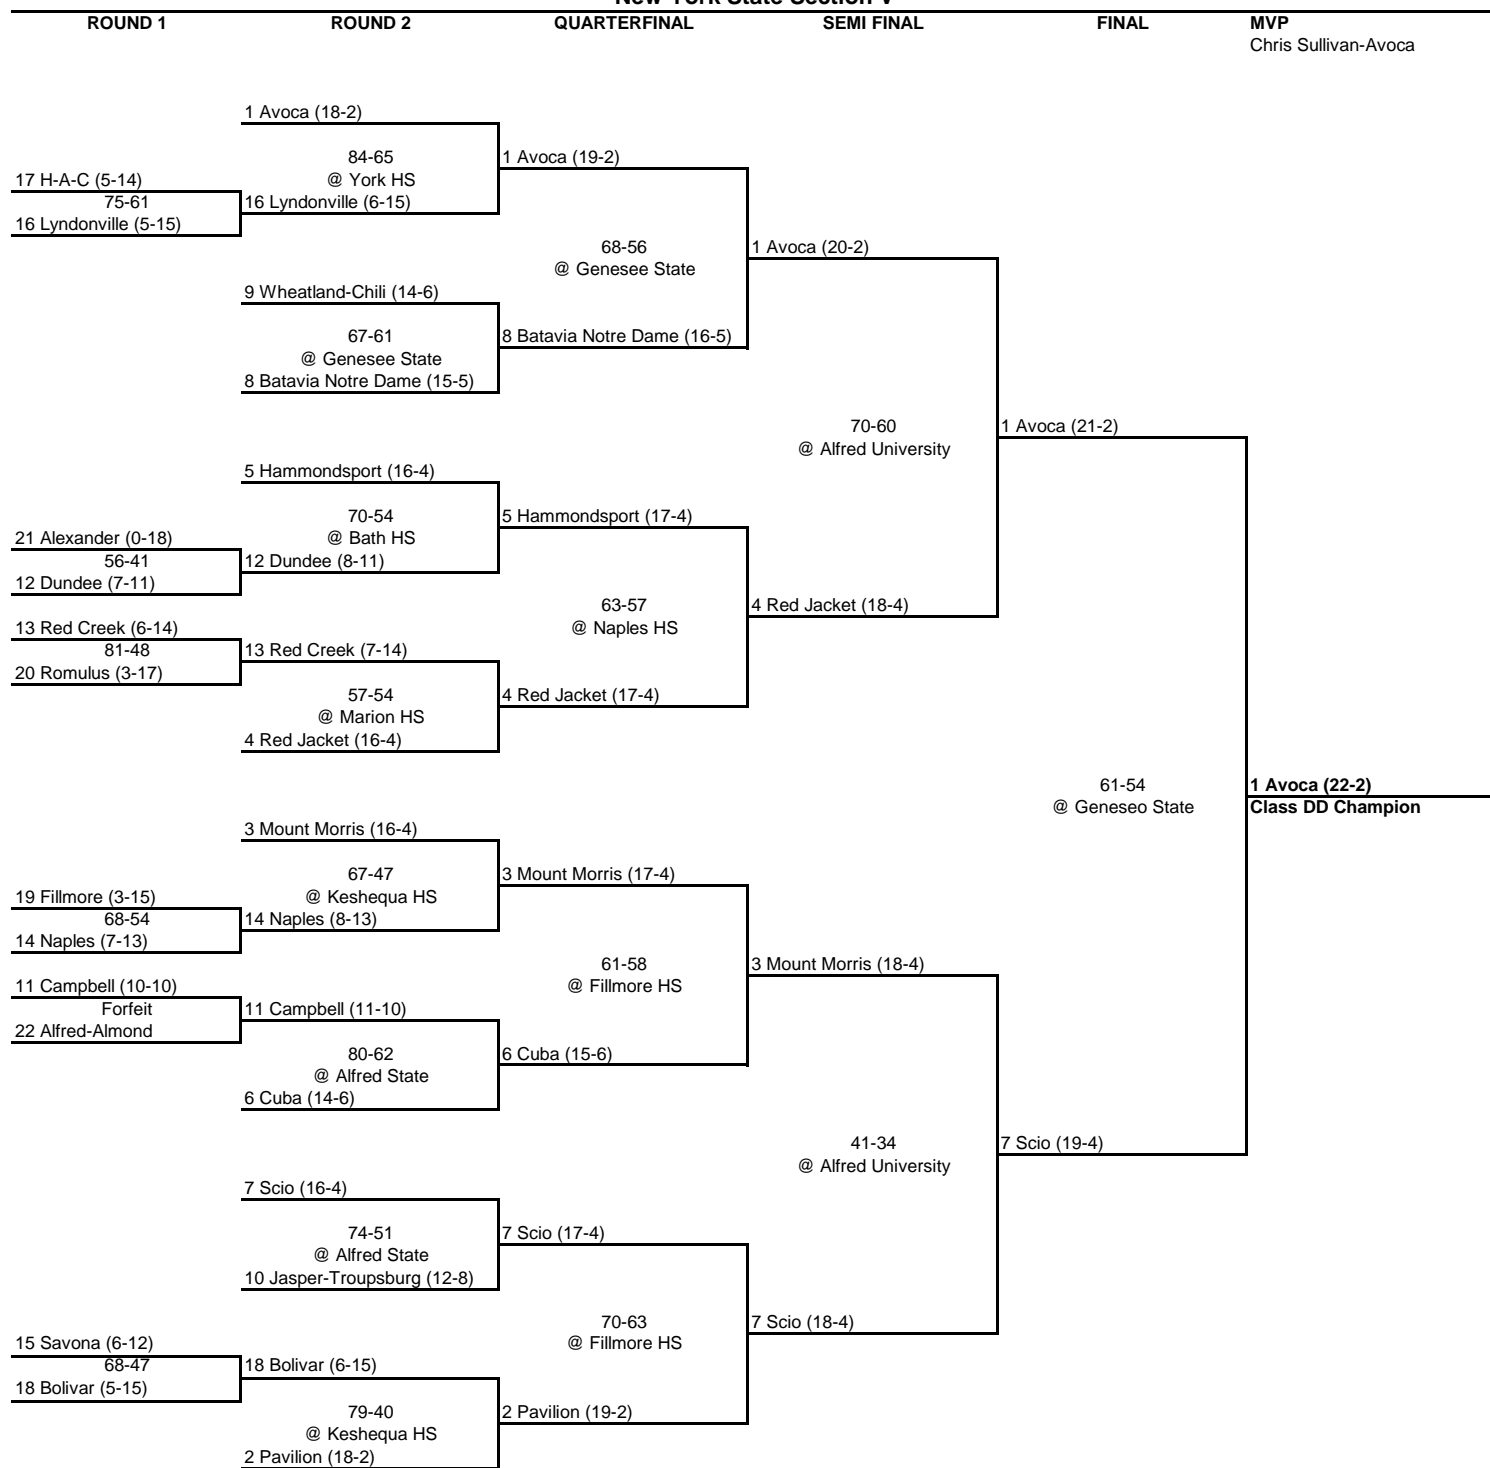

1990 CLASS DD CHAMPIONSHIP

New York State Section V