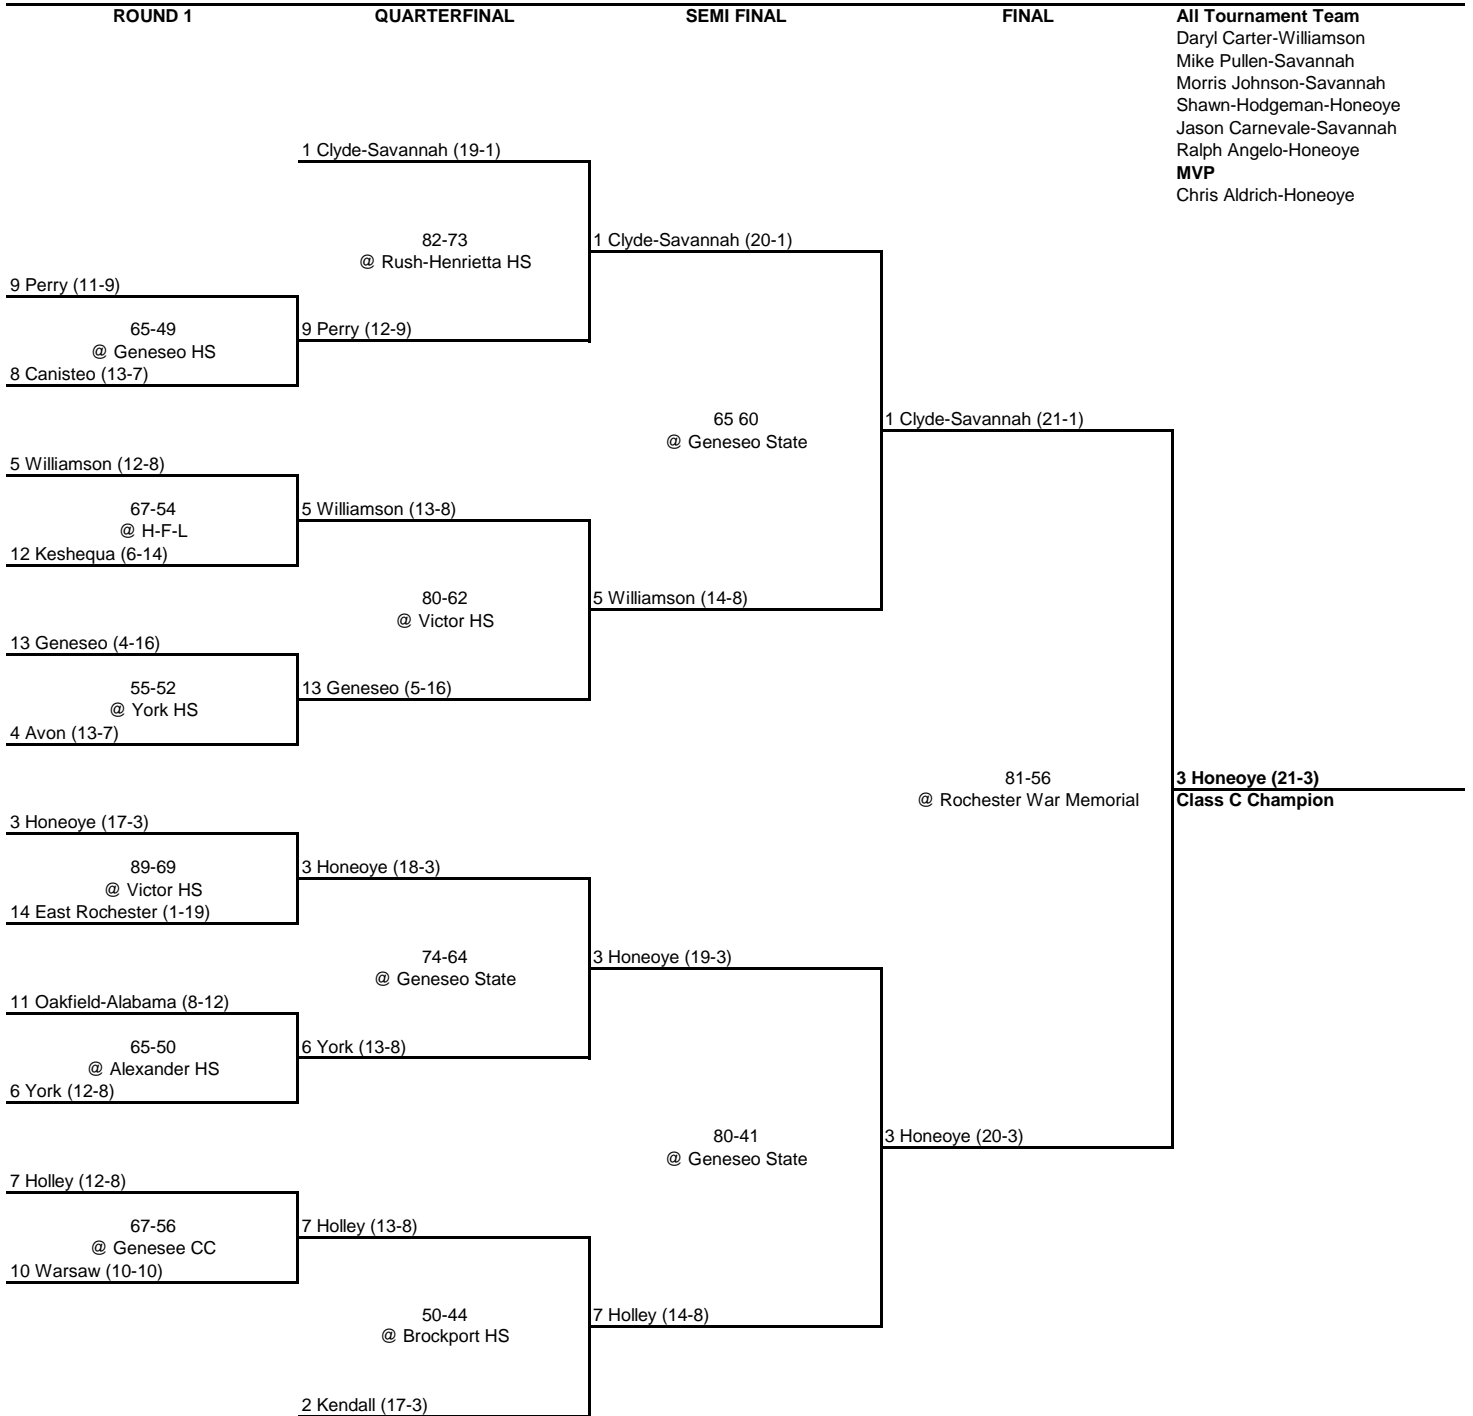

1990 CLASS C CHAMPIONSHIP

New York State Section V