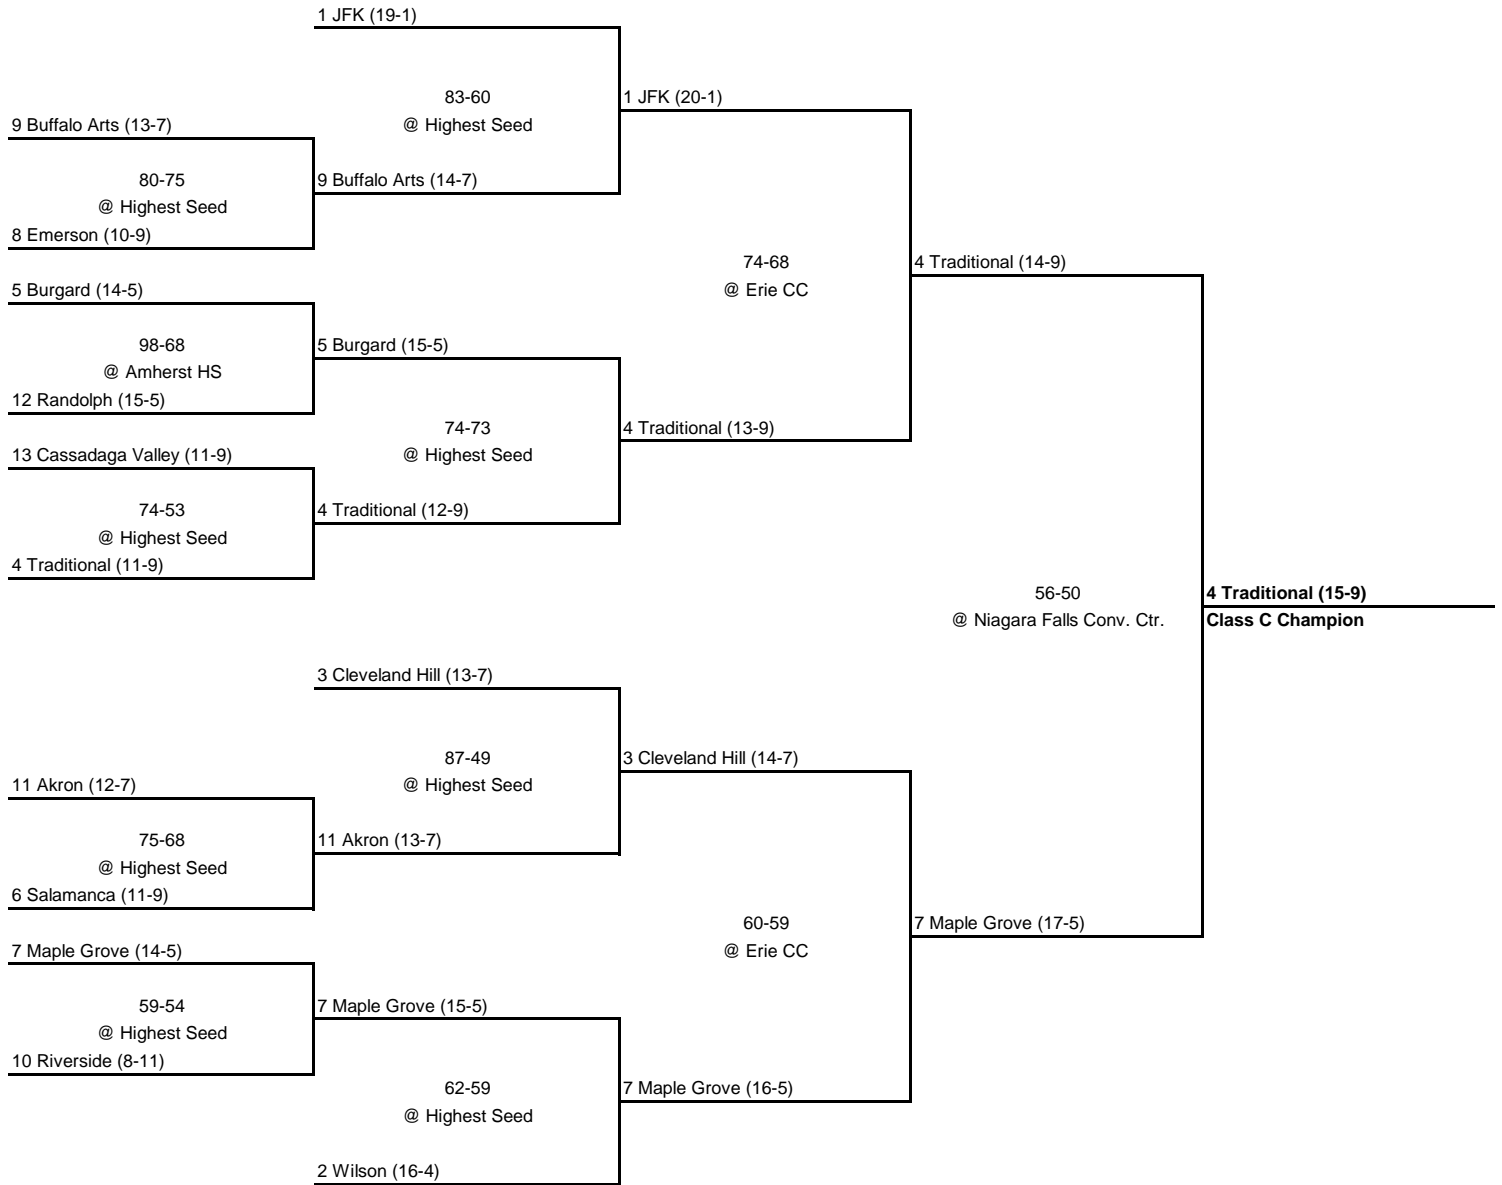

1 Lackawanna (19-4)
Class B2 Champion

1990 Class C Championship

New York State Section VI

ROUND 1

QUARTERFINAL

SEMI FINAL

FINAL

1990 Class D Championship