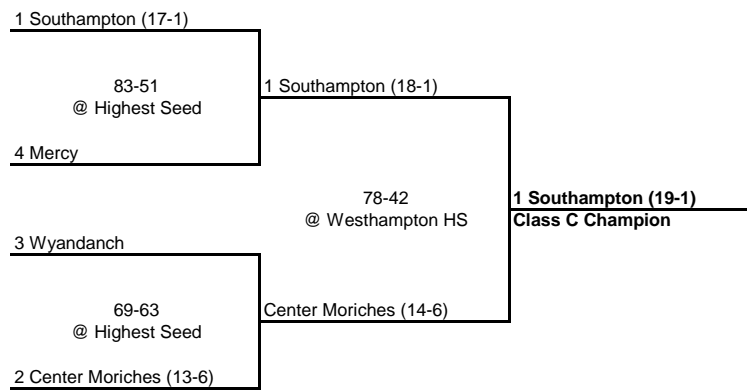

1990 CLASS A CHAMPIONSHIP

New York State Section XI

ROUND 1

QUARTERFINAL

SEMI FINAL

FINAL

1990 CLASS B CHAMPIONSHIP

New York State Section XI

QUARTERFINAL

SEMI FINAL

FINAL

1990 CLASS C CHAMPIONSHIP

New York State Section XI

SEMI FINAL

FINAL

1990 CLASS D CHAMPIONSHIP

New York State Section XI

FINAL

1 Bridgehampton (15-5)

69-30
@ Eastport HS

2 Eastport (10-8)

1 Bridgehampton (16-5)
Class D Champion

1990 SECTION XI CHAMPIONSHIP

Bay Shore (22-2)