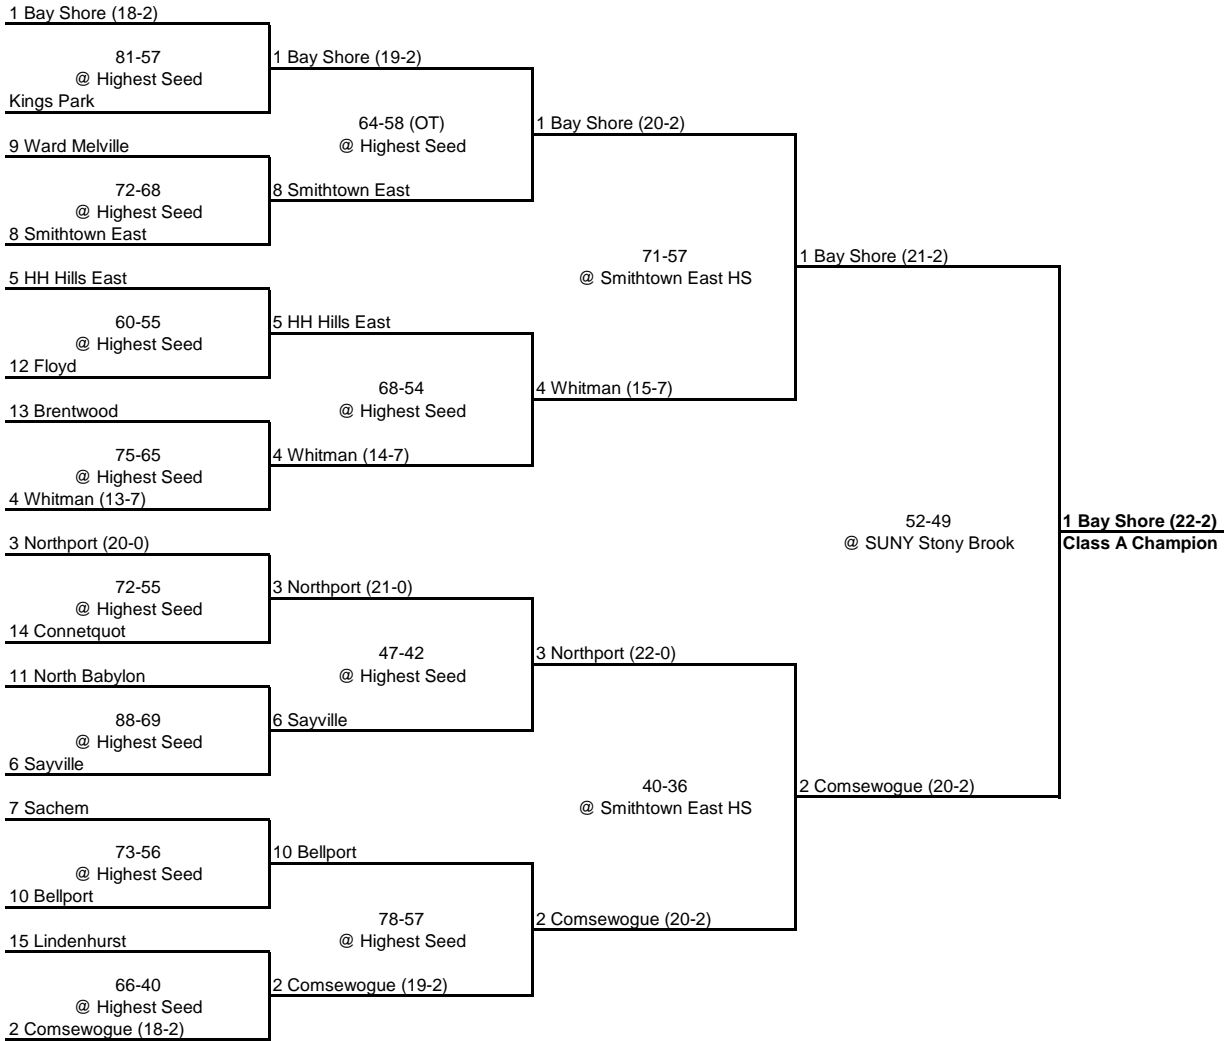

1990 CLASS A CHAMPIONSHIP

New York State Section XI

ROUND 1

QUARTERFINAL

SEMI FINAL

FINAL

1990 CLASS B CHAMPIONSHIP

New York State Section XI

QUARTERFINAL

SEMI FINAL

FINAL

1990 CLASS C CHAMPIONSHIP

New York State Section XI

SEMI FINAL

FINAL

1990 CLASS D CHAMPIONSHIP

New York State Section XI

FINAL

1 Bridgehampton (15-5)

69-30
@ Eastport HS

2 Eastport (10-8)

1 Bridgehampton (16-5)
Class D Champion

1990 SECTION XI CHAMPIONSHIP

Bay Shore (22-2)