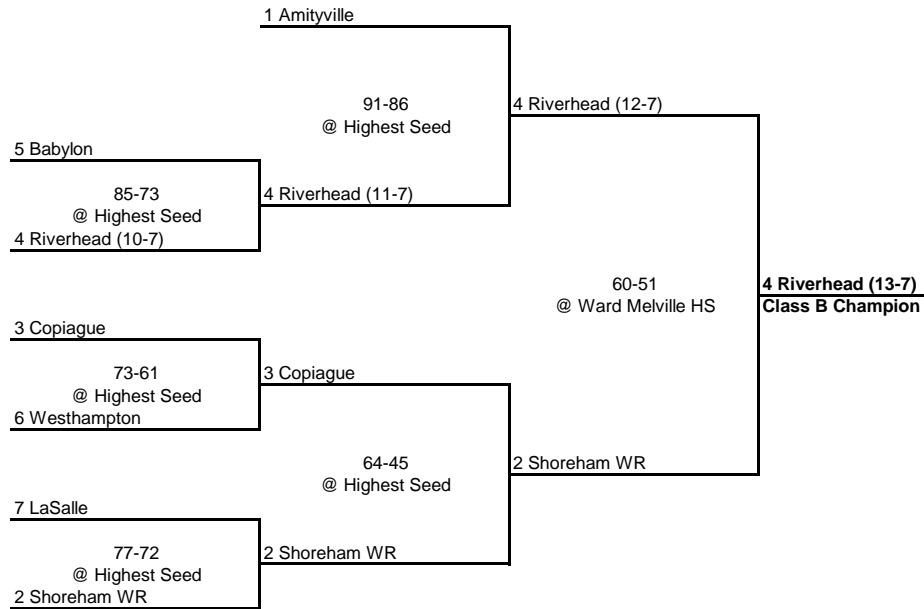

1990 CLASS A CHAMPIONSHIP

New York State Section XI

ROUND 1

QUARTERFINAL

SEMI FINAL

FINAL

1990 CLASS B CHAMPIONSHIP

New York State Section XI

QUARTERFINAL

SEMI FINAL

FINAL

1990 CLASS C CHAMPIONSHIP

New York State Section XI

SEMI FINAL

FINAL

1990 CLASS D CHAMPIONSHIP

New York State Section XI

FINAL

1 Bridgehampton (15-5)

69-30
@ Eastport HS

2 Eastport (10-8)

1 Bridgehampton (16-5)
Class D Champion

1990 SECTION XI CHAMPIONSHIP

Bay Shore (22-2)