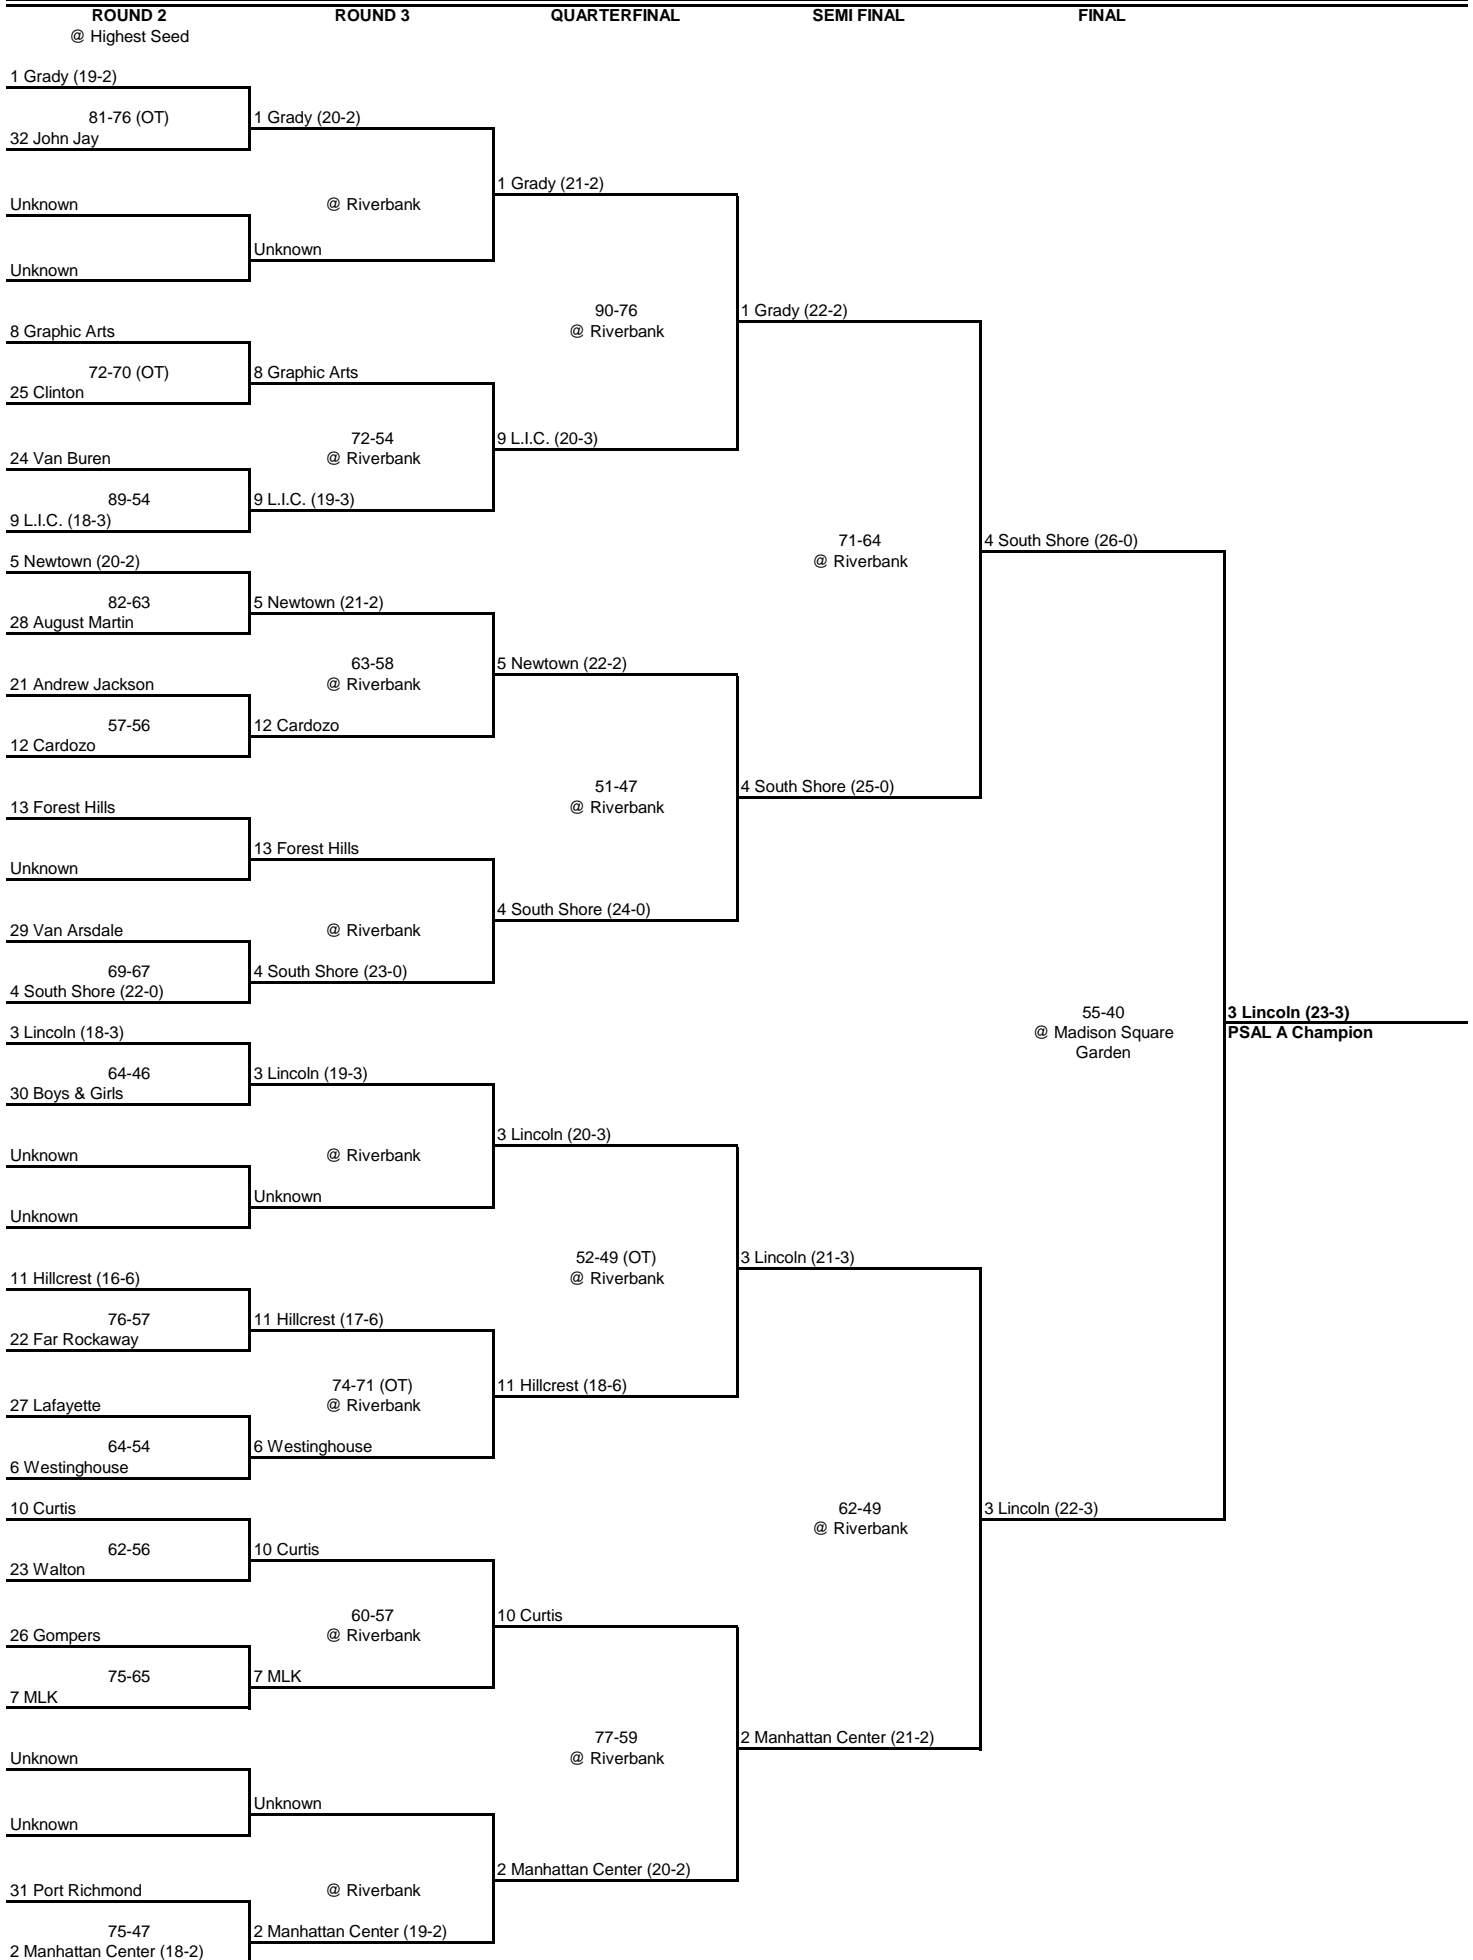

1991 PSAL A Playoff Bracket

1991 PSAL B Playoff Bracket

QUARTERFINAL

SEMI FINAL

FINAL