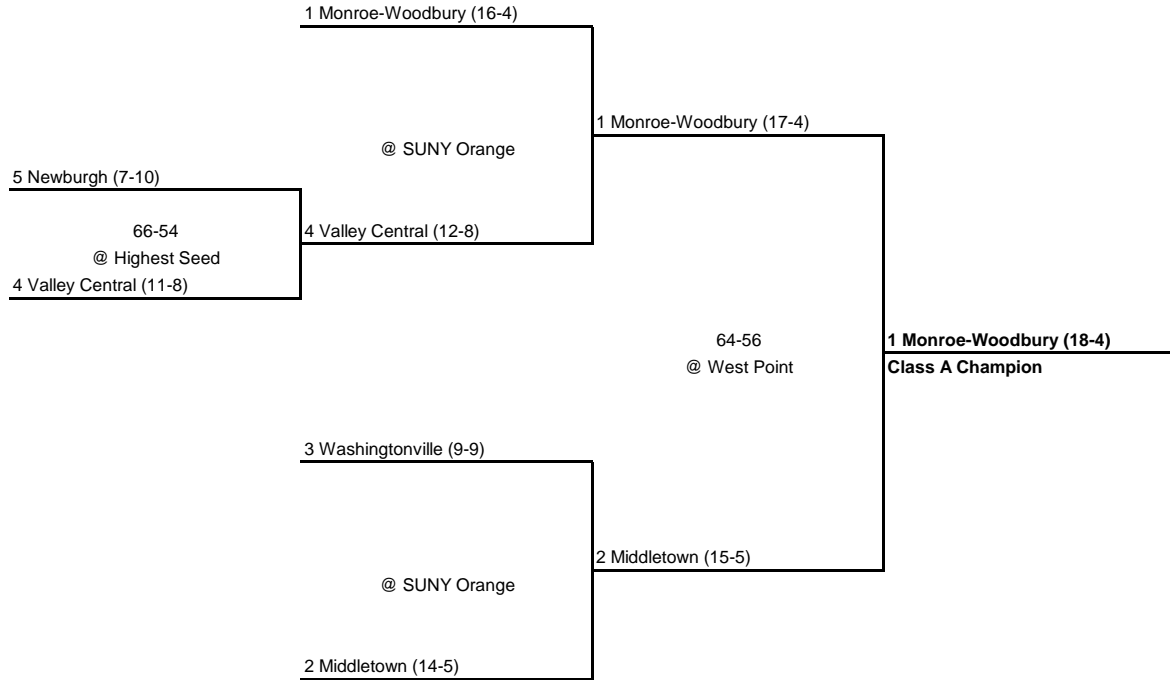

1991 CLASS A CHAMPIONSHIP

New York State Section IX

QUARTERFINAL

SEMI FINAL

FINAL

1991 CLASS B CHAMPIONSHIP

New York State Section IX

QUARTERFINAL

SEMI FINAL

FINAL

1991 Class C CHAMPIONSHIP

New York State Section IX

QUARTERFINAL

SEMI FINAL

FINAL

1991 CLASS D CHAMPIONSHIP