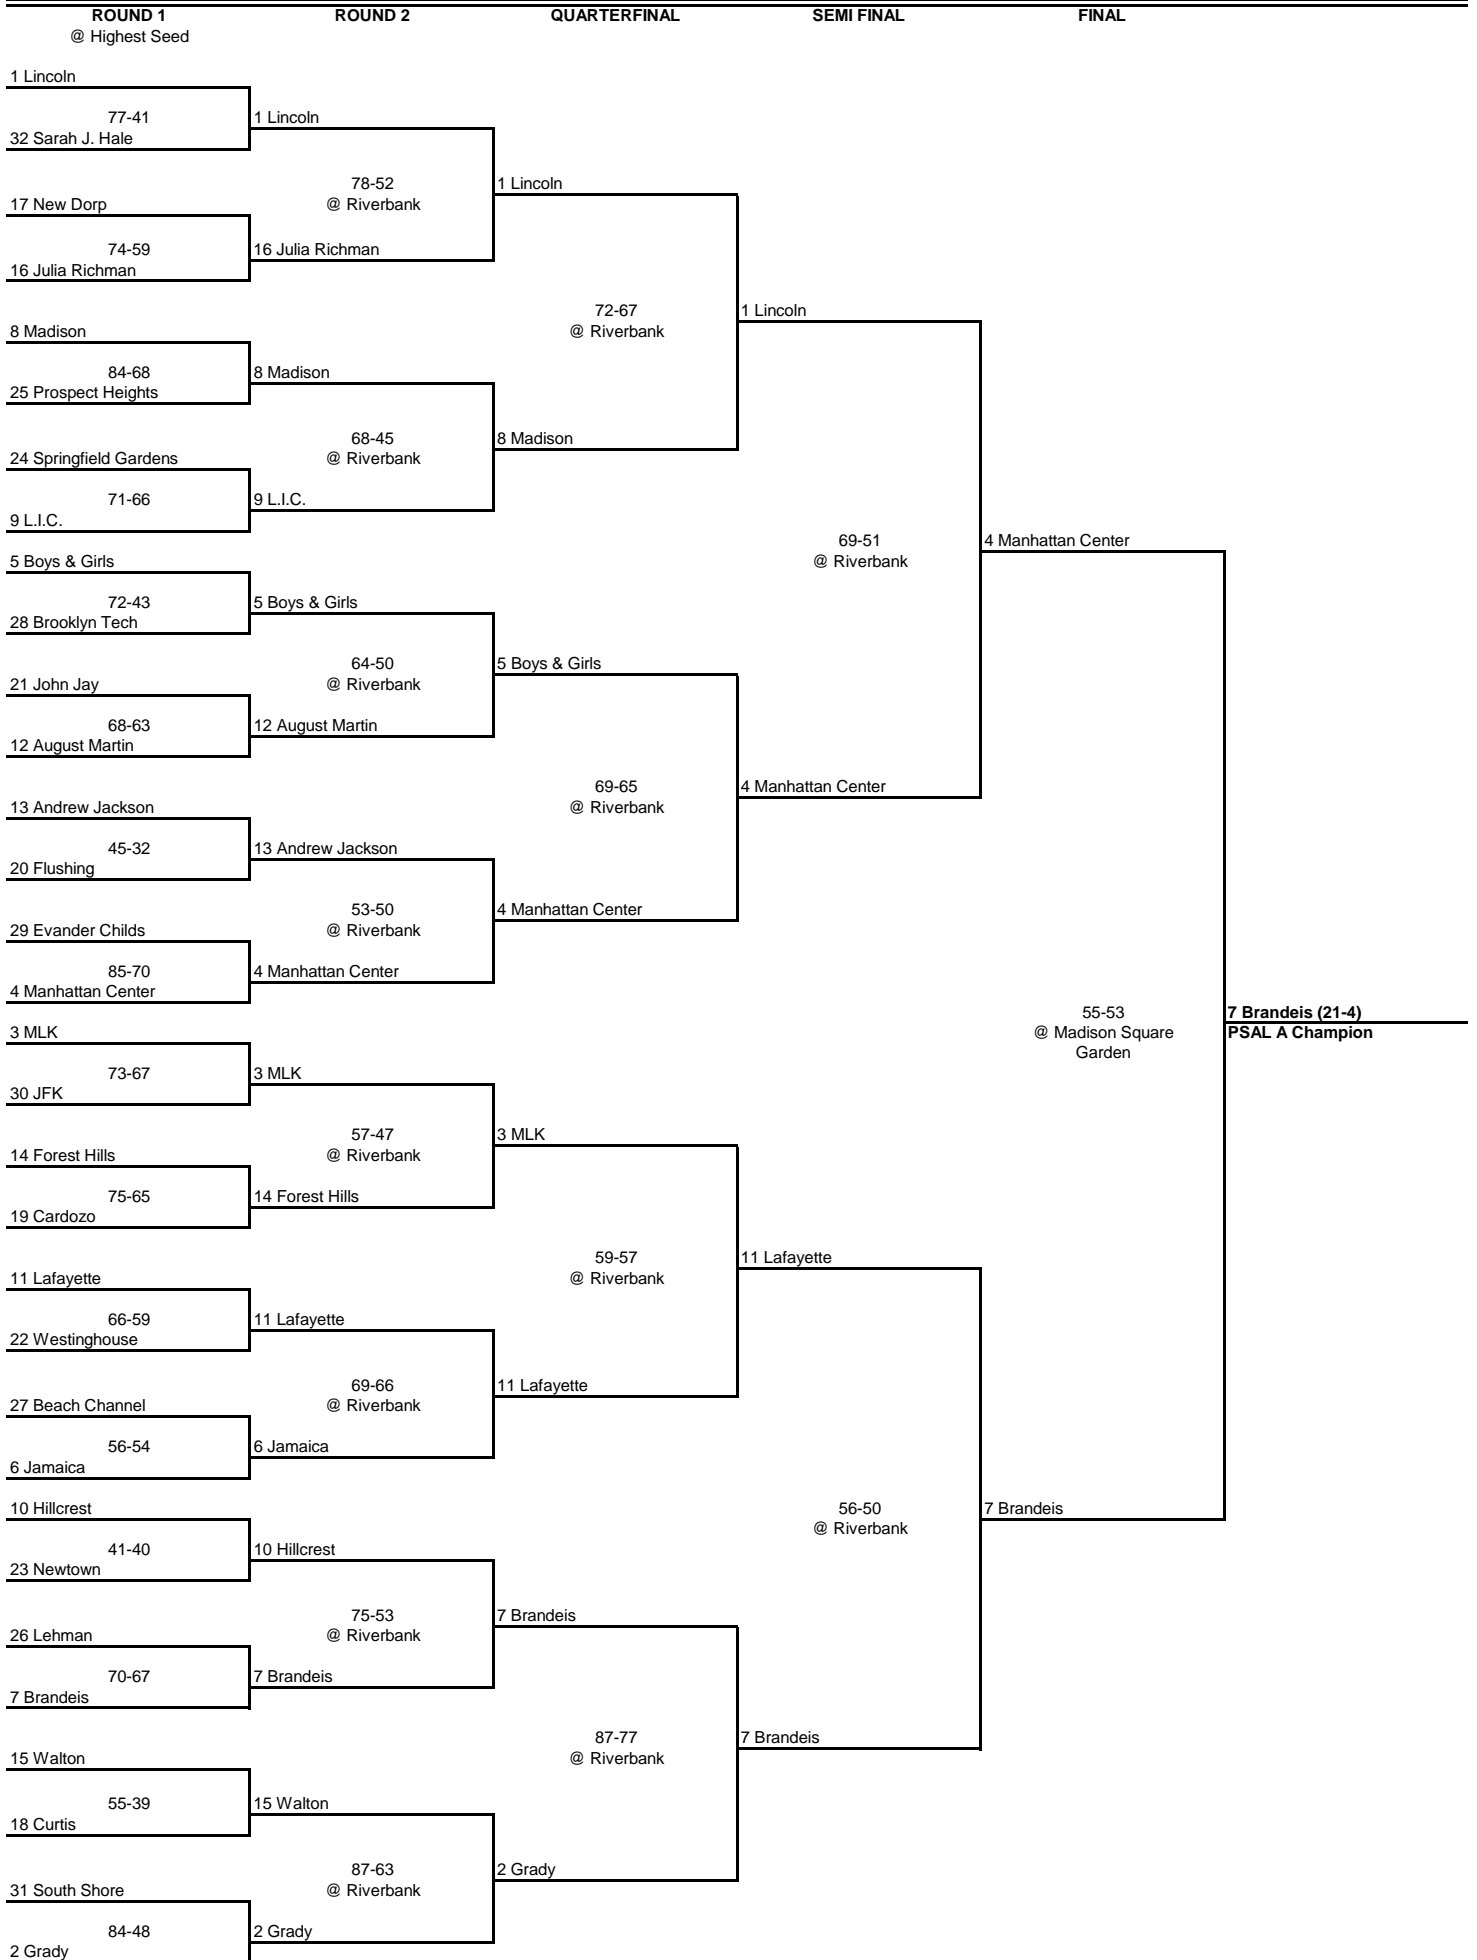

1992 PSAL A Playoff Bracket

**7 Brandeis (21-4)
PSAL A Champion**

1992 PSAL B Playoff Bracket

QUARTERFINAL

SEMI FINAL

FINAL