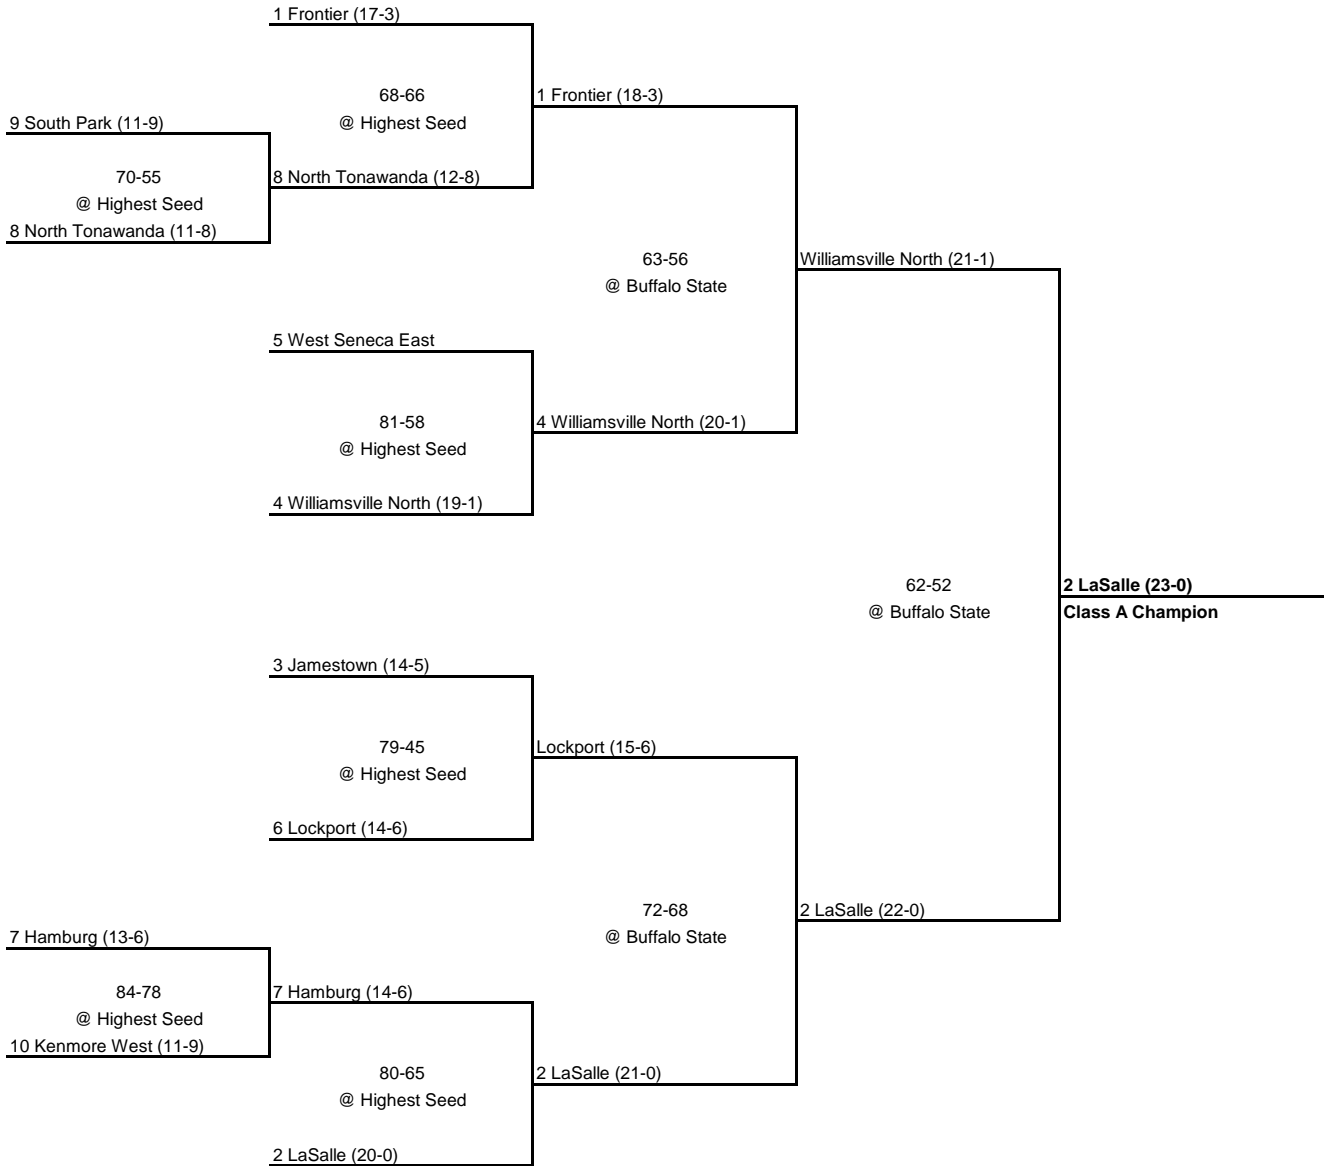


1992 Class A Championship

New York State Section VI

ROUND 1

QUARTERFINAL

SEMI FINAL

FINAL

1992 Class B1 Championship

New York State Section VI

1 Williamsville South (16-4)

65-54

@ Highest Seed

1 Williamsville South (17-4)

9 Southwestern

55-49

@ Highest Seed

8 Dunkirk (11-9)