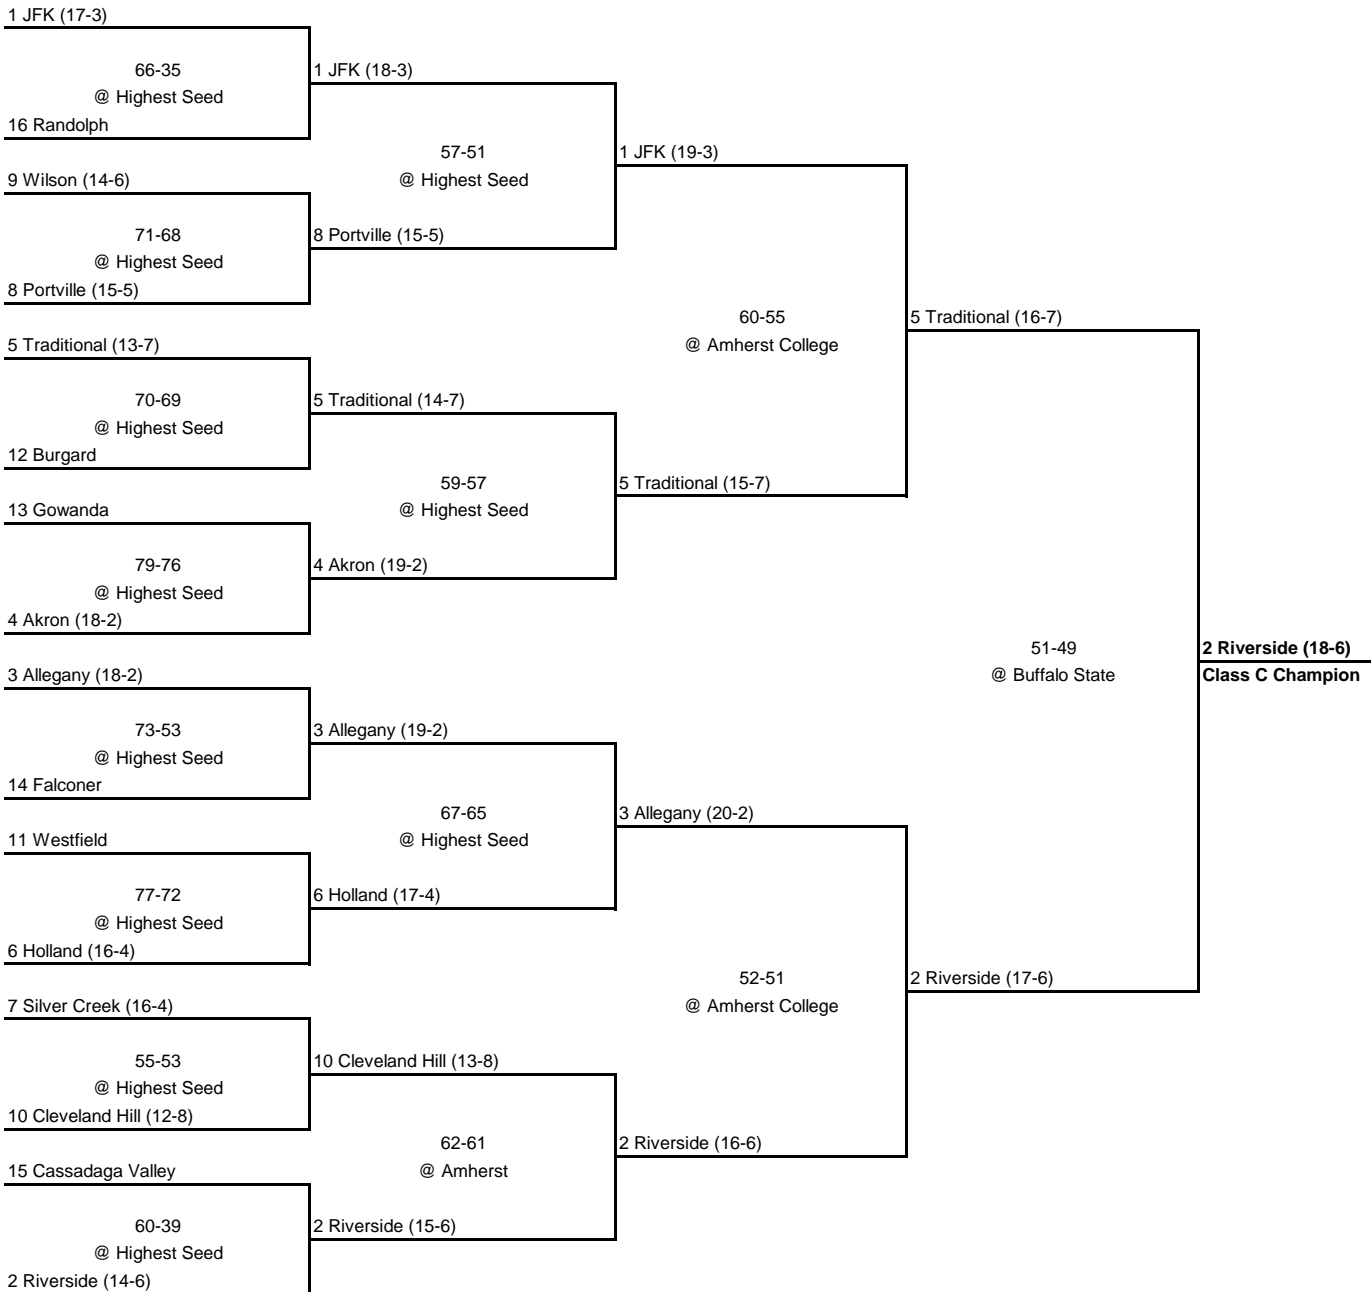

1992 Class C Championship

New York State Section VI

ROUND 1

QUARTERFINAL

SEMI FINAL

FINAL