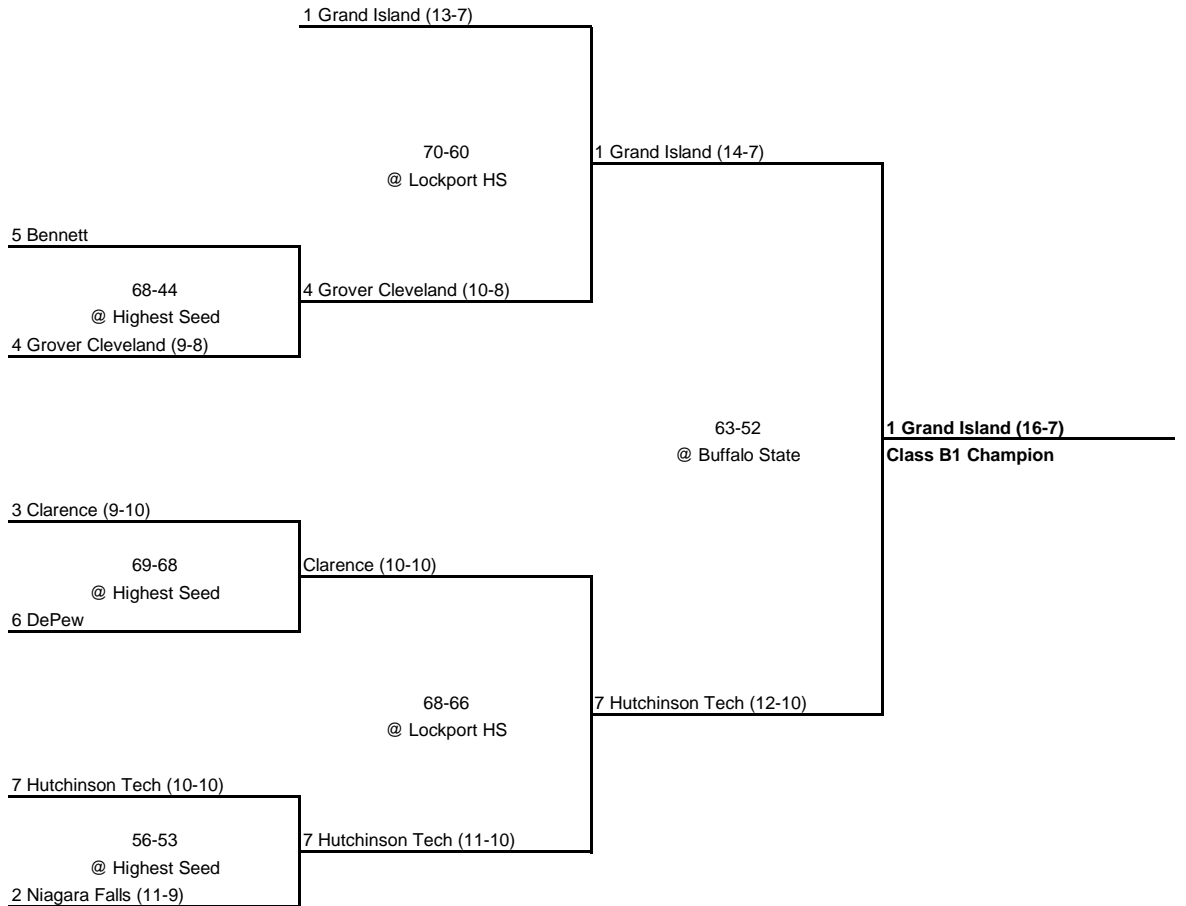


1992 Class A Championship

New York State Section VI

ROUND 1

QUARTERFINAL

SEMI FINAL

FINAL

1992 Class B1 Championship

New York State Section VI

QUARTERFINAL

SEMI FINAL

FINAL

1992 Class B2 Championship

New York State Section VI

QUARTERFINAL

SEMI FINAL

FINAL

1 Williamsville South (16-4)

65-54

@ Highest Seed

1 Williamsville South (17-4)

9 Southwestern

55-49

@ Highest Seed

8 Dunkirk (11-9)