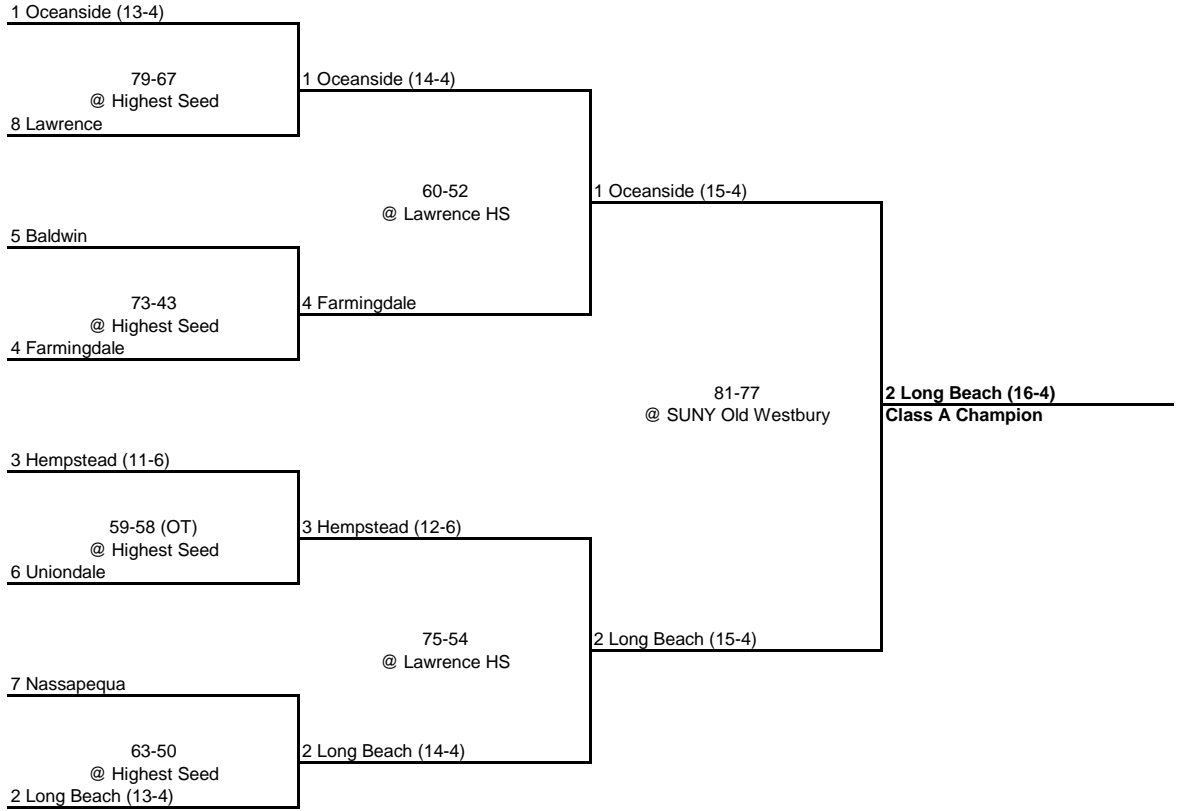

**1992 CLASS A CHAMPIONSHIP**

**New York State Section VIII**

QUARTERFINAL

SEMI FINAL

FINAL

1992 CLASS B CHAMPIONSHIP

New York State Section VIII

ROUND 1

QUARTERFINAL

SEMI FINAL

FINAL

1 Roosevelt (17-0)

9 Lynbrook (10-7)

52-38  
@ Highest Seed

1 Roosevelt (18-0)

8 Glen Cove (11-7)