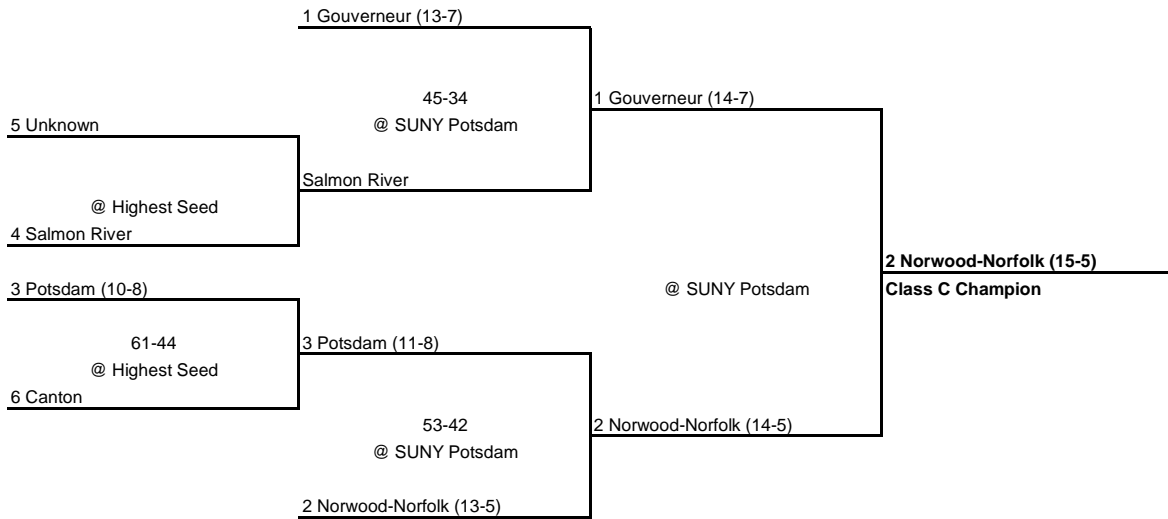

1992 CLASS B CHAMPIONSHIP

New York State Section X

FINAL

1992 CLASS C CHAMPIONSHIP

New York State Section X

QUARTERFINAL

SEMI FINAL

FINAL

1992 CLASS D CHAMPIONSHIP

New York State Section X

QUARTERFINAL

SEMI FINAL

FINAL

Class D1

Harrisville (18-2)

70-44
@ Ogdensburg FA