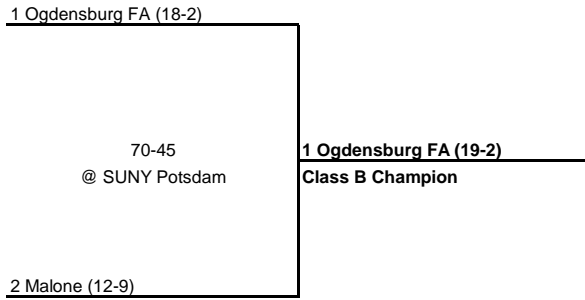

1992 CLASS B CHAMPIONSHIP

New York State Section X

FINAL

1992 CLASS C CHAMPIONSHIP

New York State Section X

QUARTERFINAL

SEMI FINAL

FINAL

1992 CLASS D CHAMPIONSHIP

New York State Section X

QUARTERFINAL

SEMI FINAL

FINAL

Class D1

Harrisville (18-2)

70-44
@ Ogdensburg FA