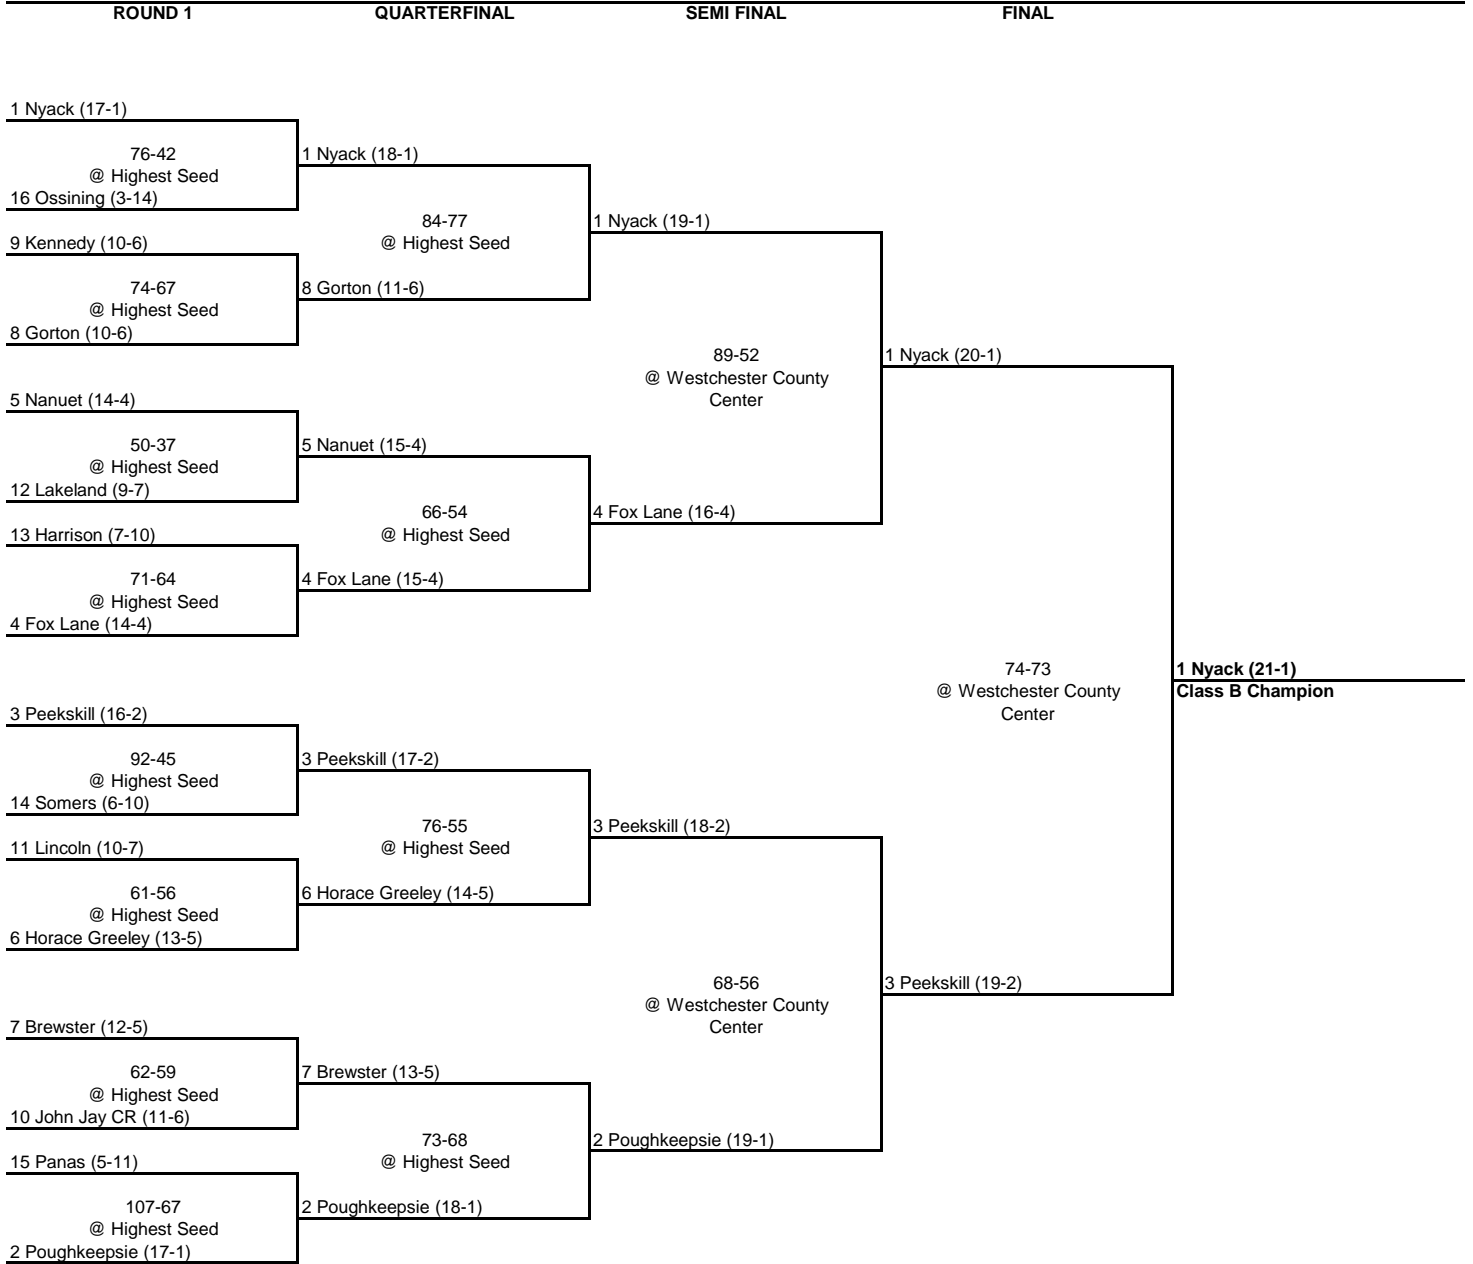

1994 CLASS B CHAMPIONSHIP

New York State Section I