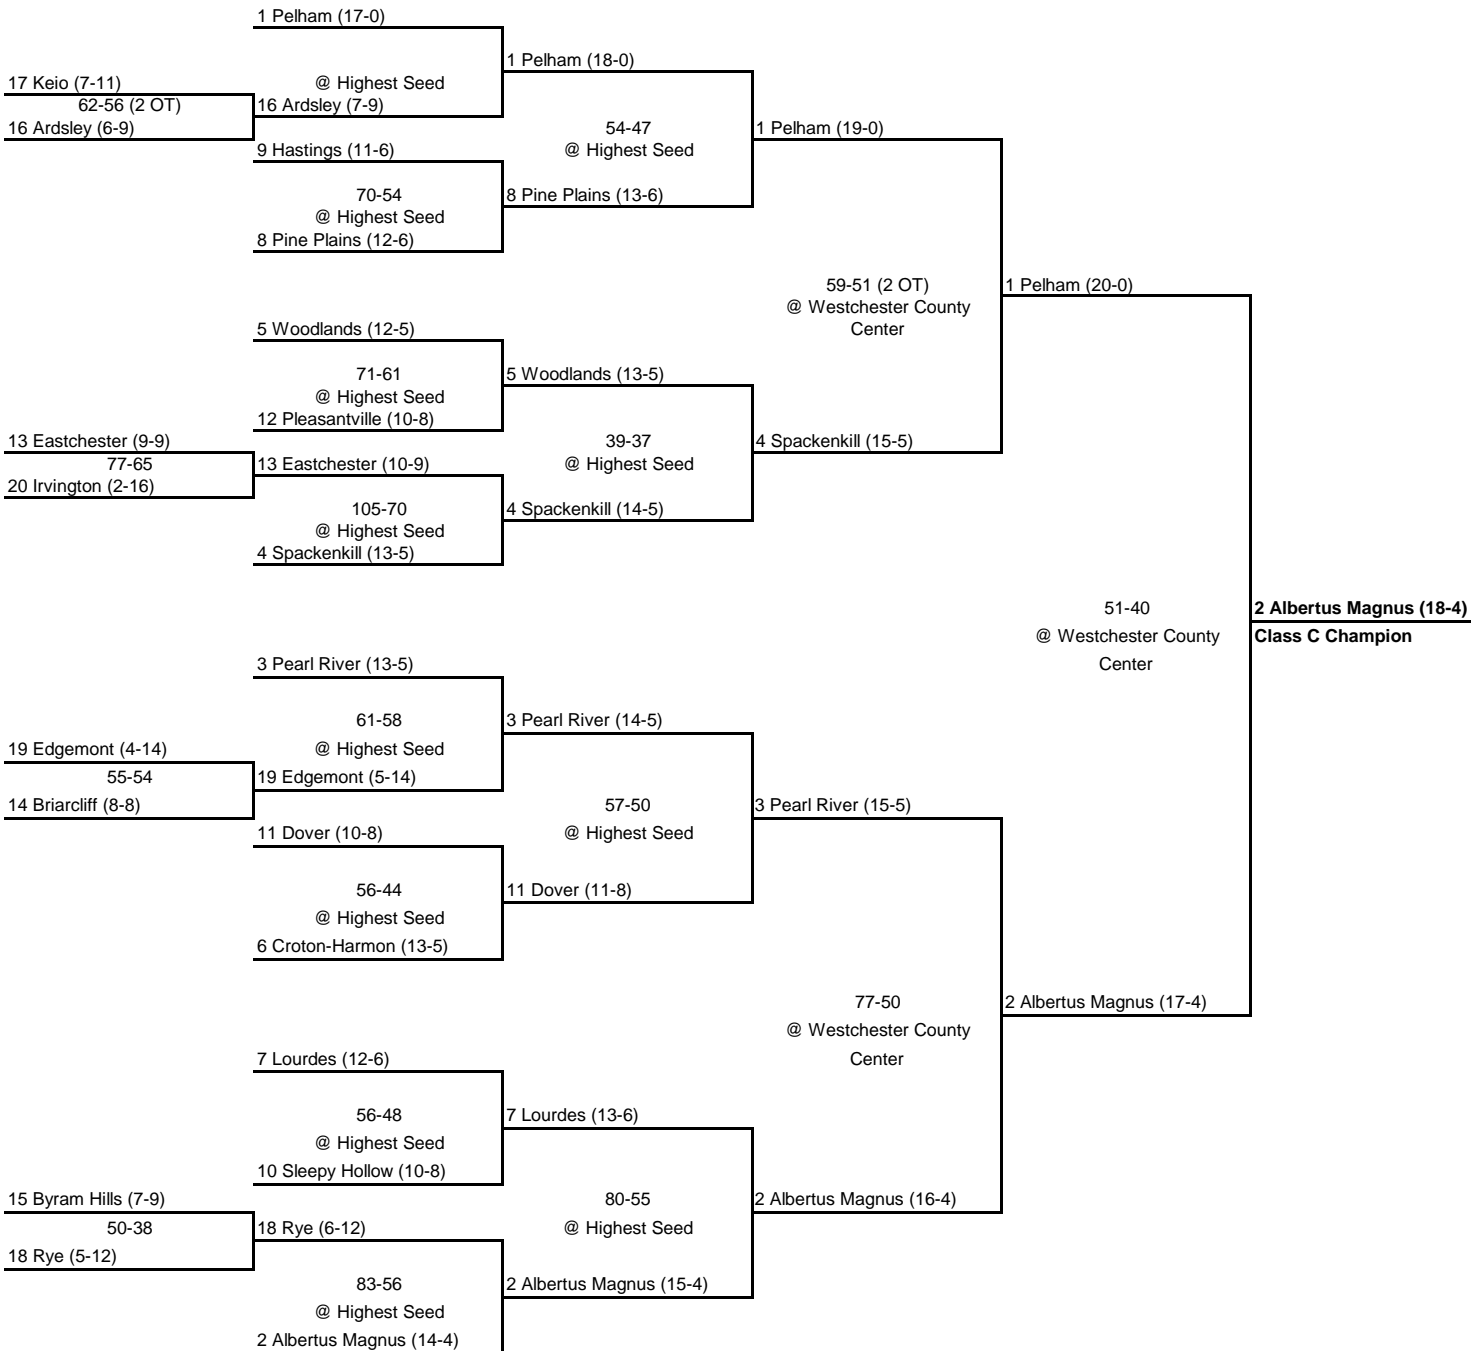

## New York State Section I

OUTBRACKET

ROUND 1

QUARTERFINAL

SEMI FINAL

FINAL

---

---