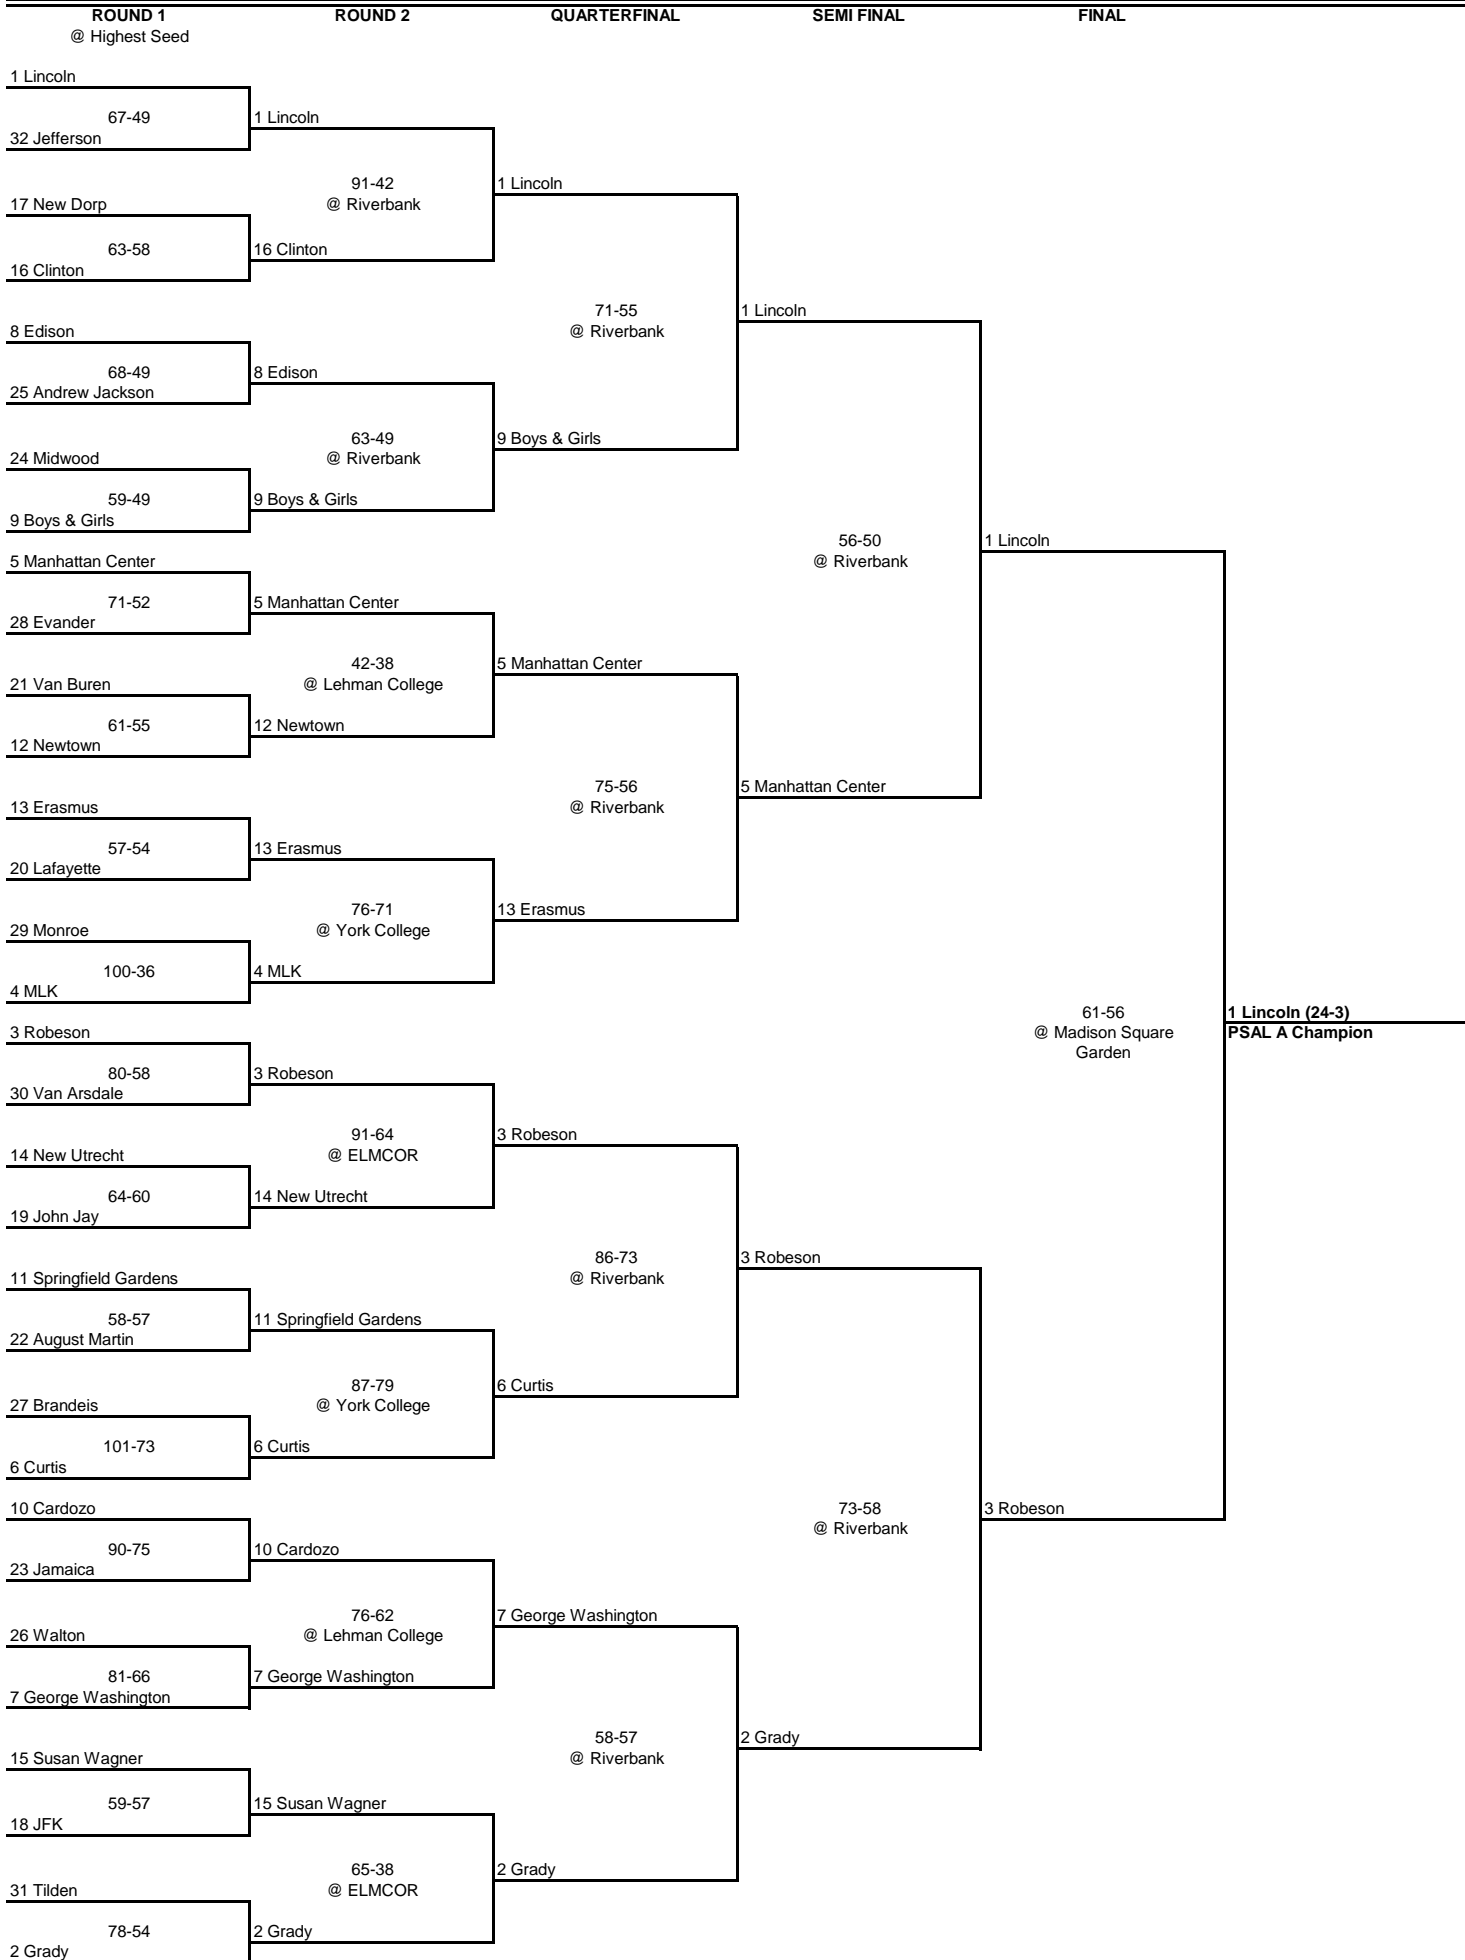

## 1995 PSAL A Playoff Bracket

## 1995 PSAL B Playoff Bracket