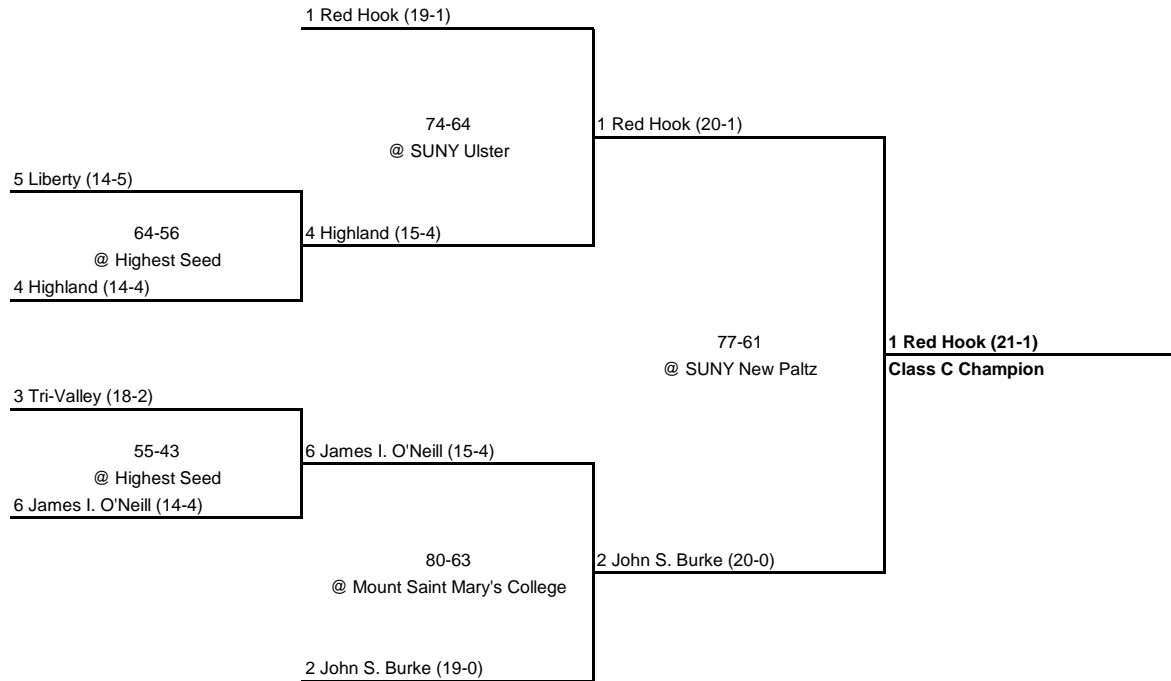

3 Valley Central (11-7)

61-49
@ SUNY New Paltz

2 Middletown (10-8)

2 Middletown (11-8)

65-60
@ West Point

1 Newburgh (19-2)
Class A Champion

1996 CLASS B CHAMPIONSHIP

New York State Section IX

ROUND 1

QUARTERFINAL

SEMI FINAL

FINAL

1996 Class C CHAMPIONSHIP

New York State Section IX

ROUND 1

QUARTERFINAL

SEMI FINAL

FINAL

1996 CLASS D CHAMPIONSHIP

New York State Section IX

ROUND 1

QUARTERFINAL

SEMI FINAL

FINAL