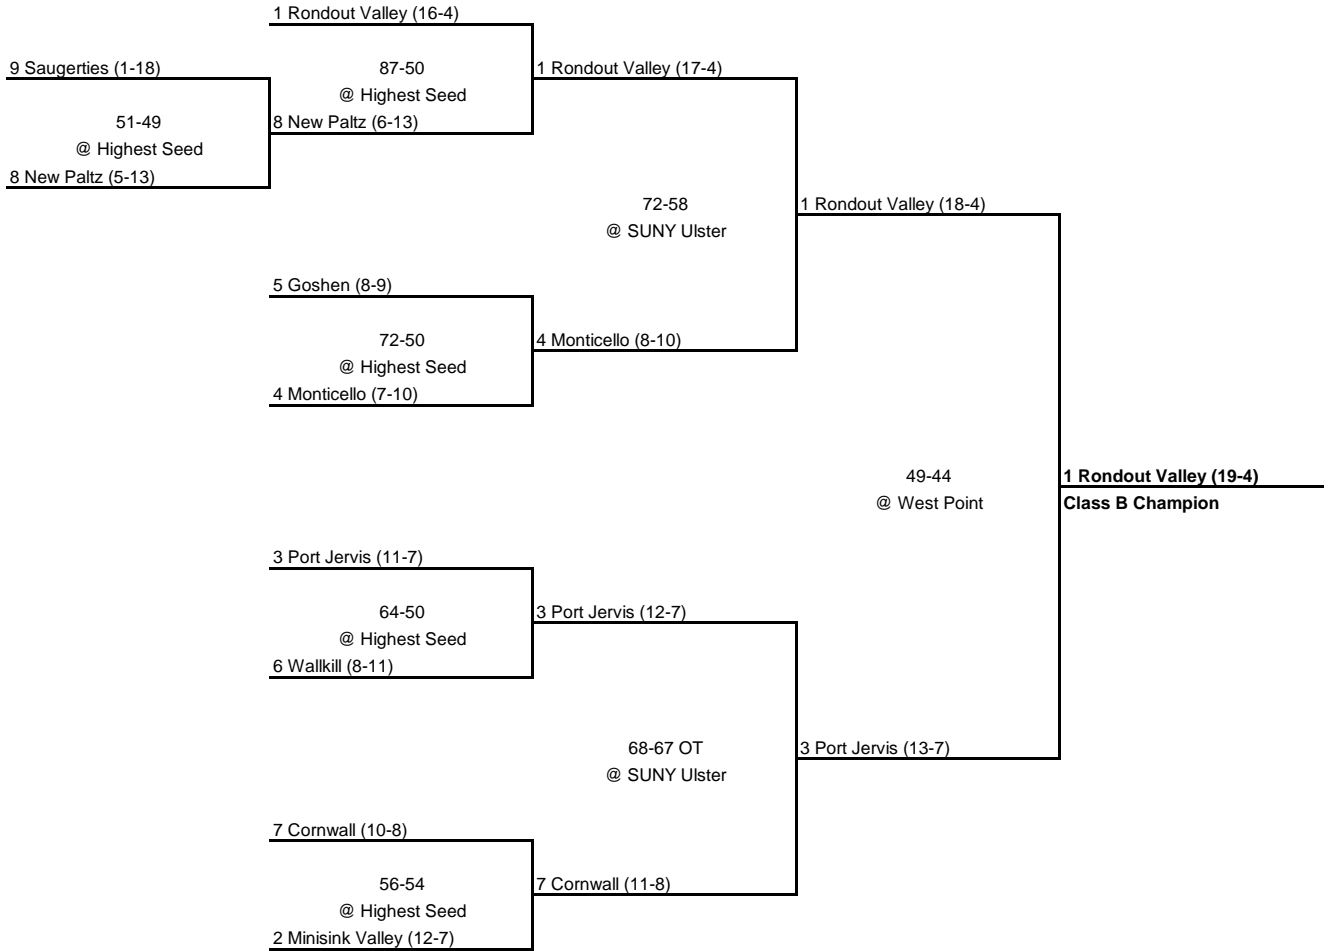

3 Valley Central (11-7)

61-49
@ SUNY New Paltz

2 Middletown (10-8)

2 Middletown (11-8)

65-60
@ West Point

1 Newburgh (19-2)
Class A Champion

1996 CLASS B CHAMPIONSHIP

New York State Section IX

ROUND 1

QUARTERFINAL

SEMI FINAL

FINAL

1996 Class C CHAMPIONSHIP

New York State Section IX

ROUND 1

QUARTERFINAL