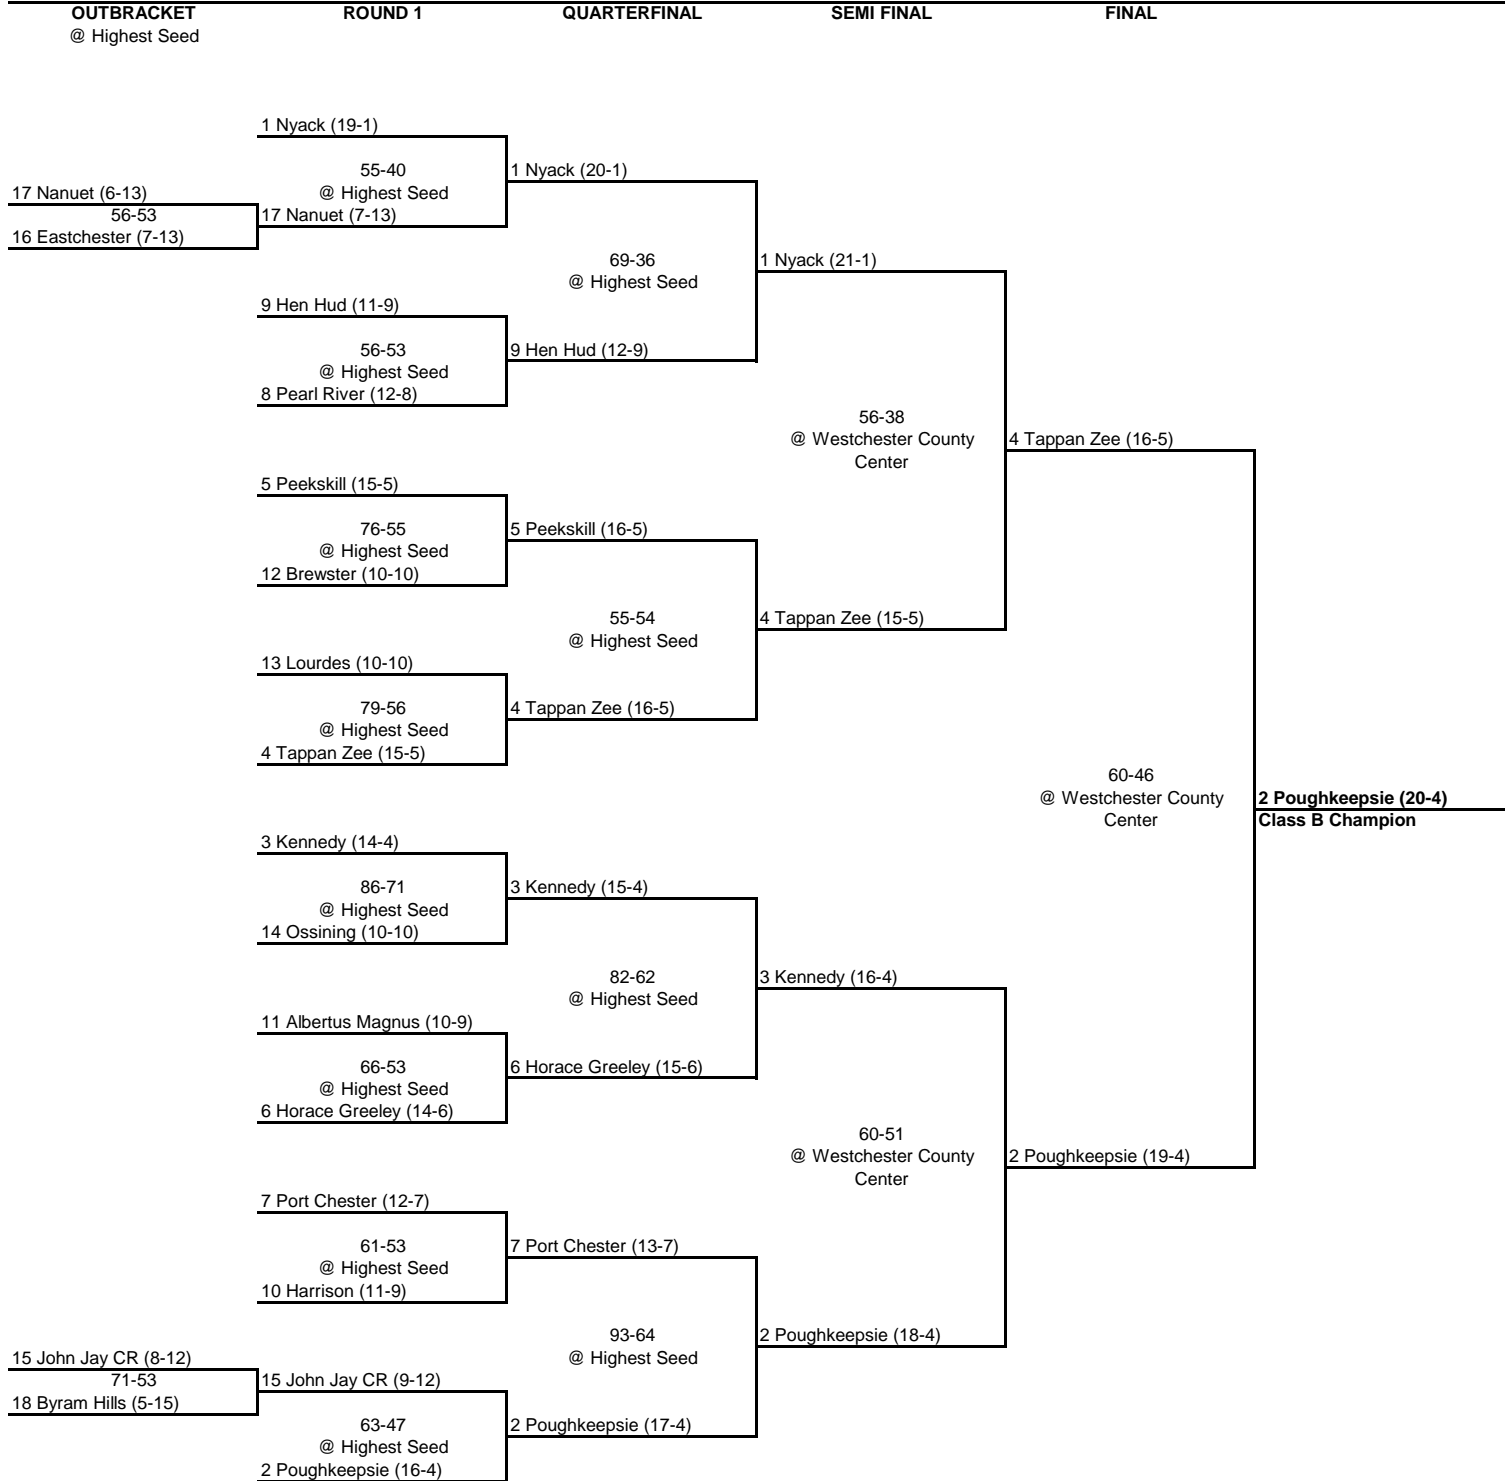

1999 CLASS B CHAMPIONSHIP

New York State Section I