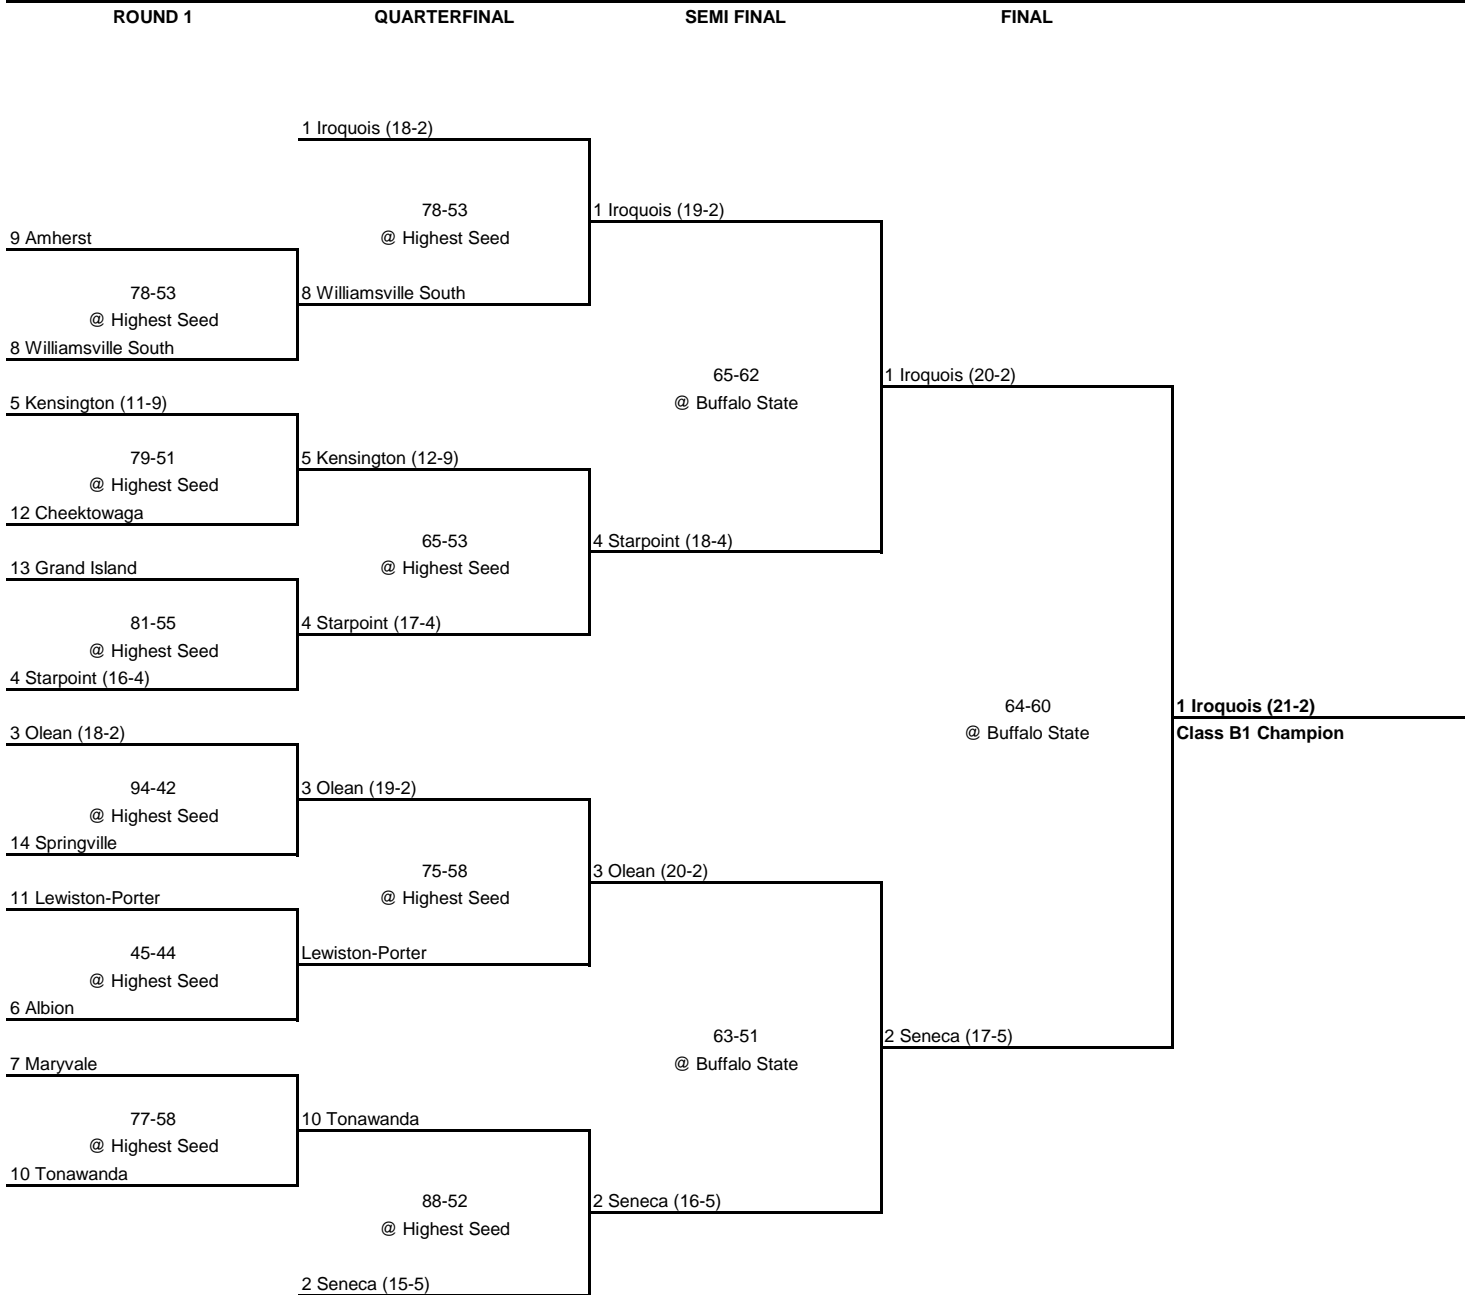

2000 Class B1 Championship

New York State Section VI