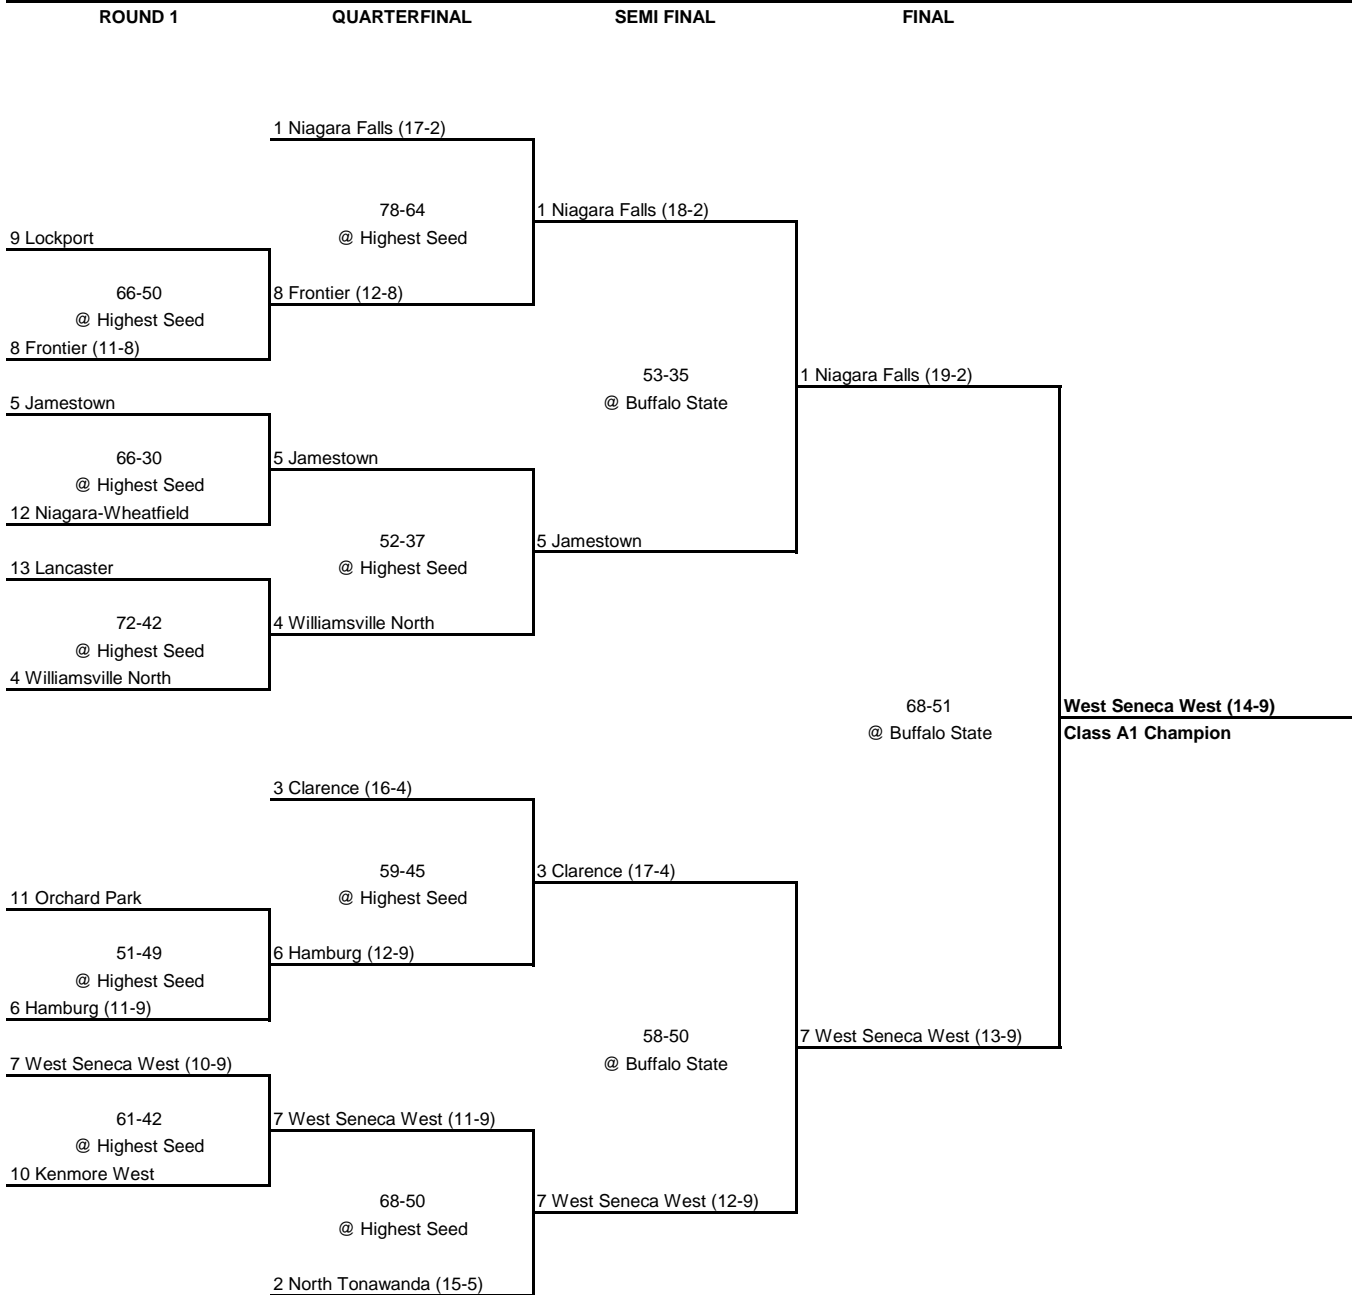

2000 Class A1 Championship

New York State Section VI