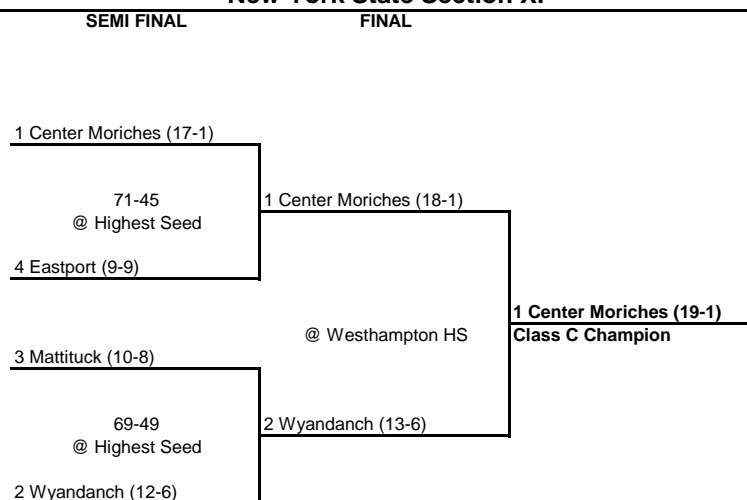

2000 CLASS A CHAMPIONSHIP

New York State Section XI

ROUND 1

QUARTERFINAL

SEMI FINAL

FINAL

2000 CLASS B CHAMPIONSHIP

New York State Section XI

2000 CLASS C CHAMPIONSHIP

New York State Section XI

2000 CLASS D CHAMPIONSHIP

New York State Section XI

OUTBRACKET

SEMI FINAL

FINAL

2000 SECTION XI CHAMPIONSHIP