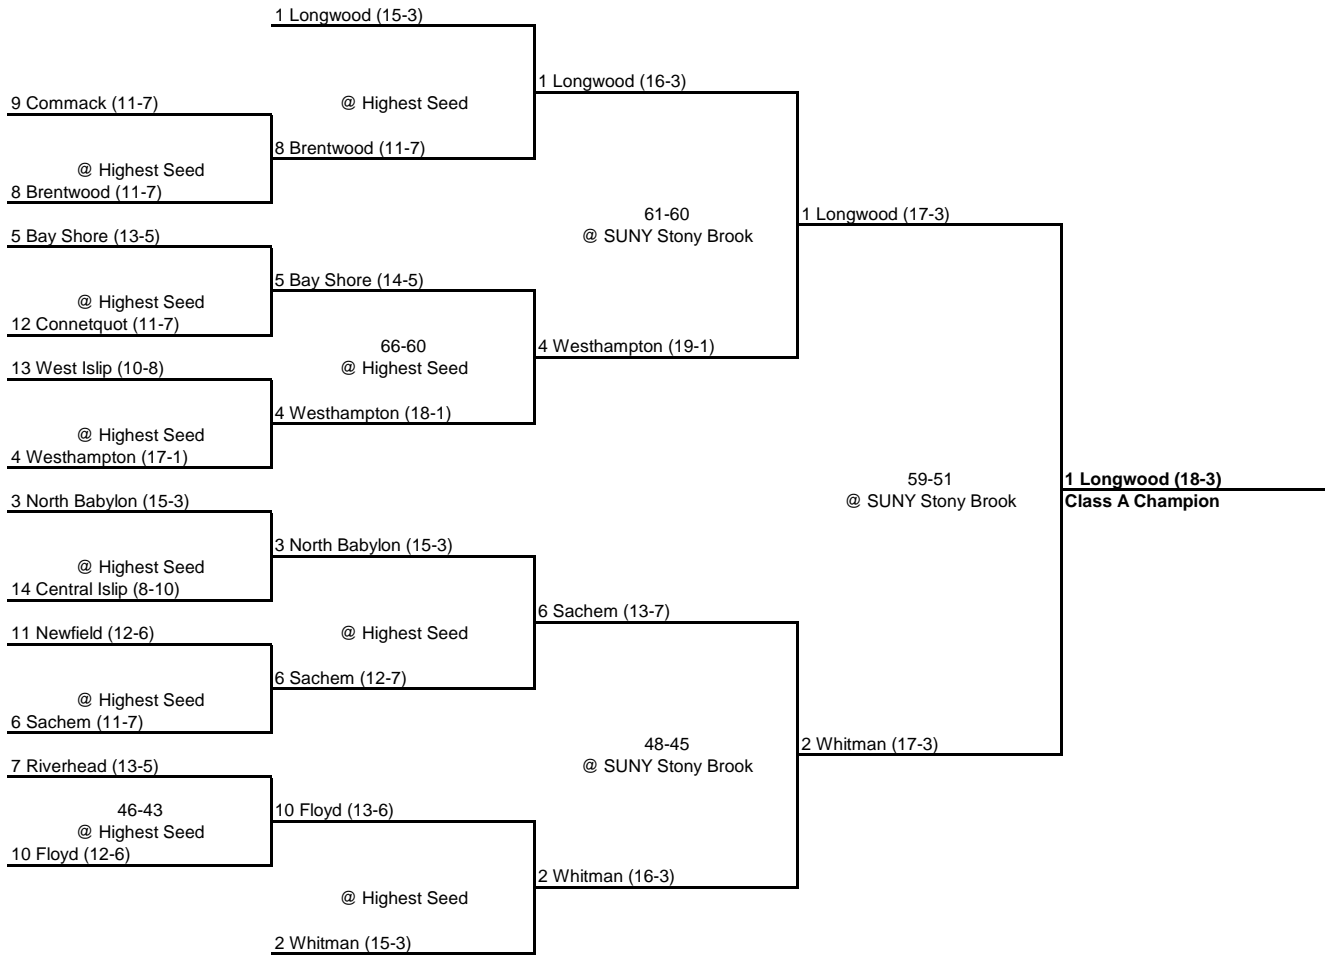

2000 CLASS A CHAMPIONSHIP

New York State Section XI

ROUND 1

QUARTERFINAL

SEMI FINAL

FINAL

2000 CLASS B CHAMPIONSHIP

New York State Section XI

2000 CLASS C CHAMPIONSHIP

New York State Section XI

2000 CLASS D CHAMPIONSHIP

New York State Section XI

OUTBRACKET

SEMI FINAL

FINAL

2000 SECTION XI CHAMPIONSHIP